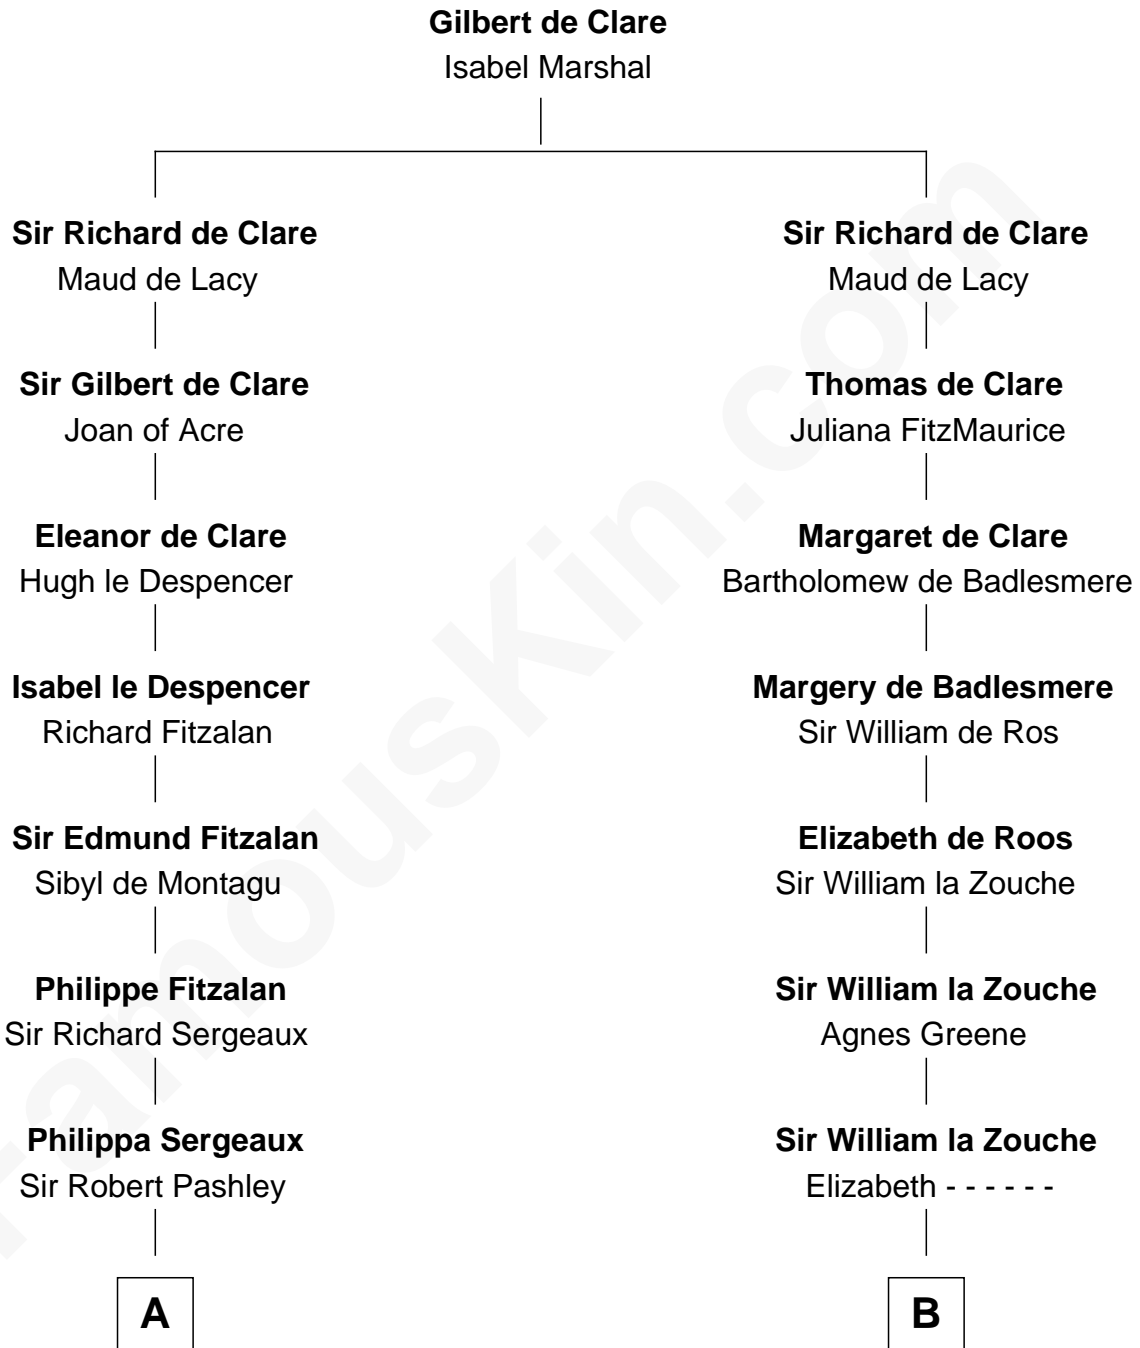

FamousKin.com
Relationship Chart of
General James Longstreet
Confederate Army - U.S. Civil War

13th cousin 8 times removed of

Robert Catesby
Leader of Gunpowder Plot

C

—
Rev. John Coward

Alice Britton

—
Deliverance Coward

James FitzRandolph

—
Hannah FitzRandolph

William Longstreet

—
James Longstreet

Mary Anna Dent

—
General James Longstreet

Confederate Army - U.S. Civil War

FamousKin.com