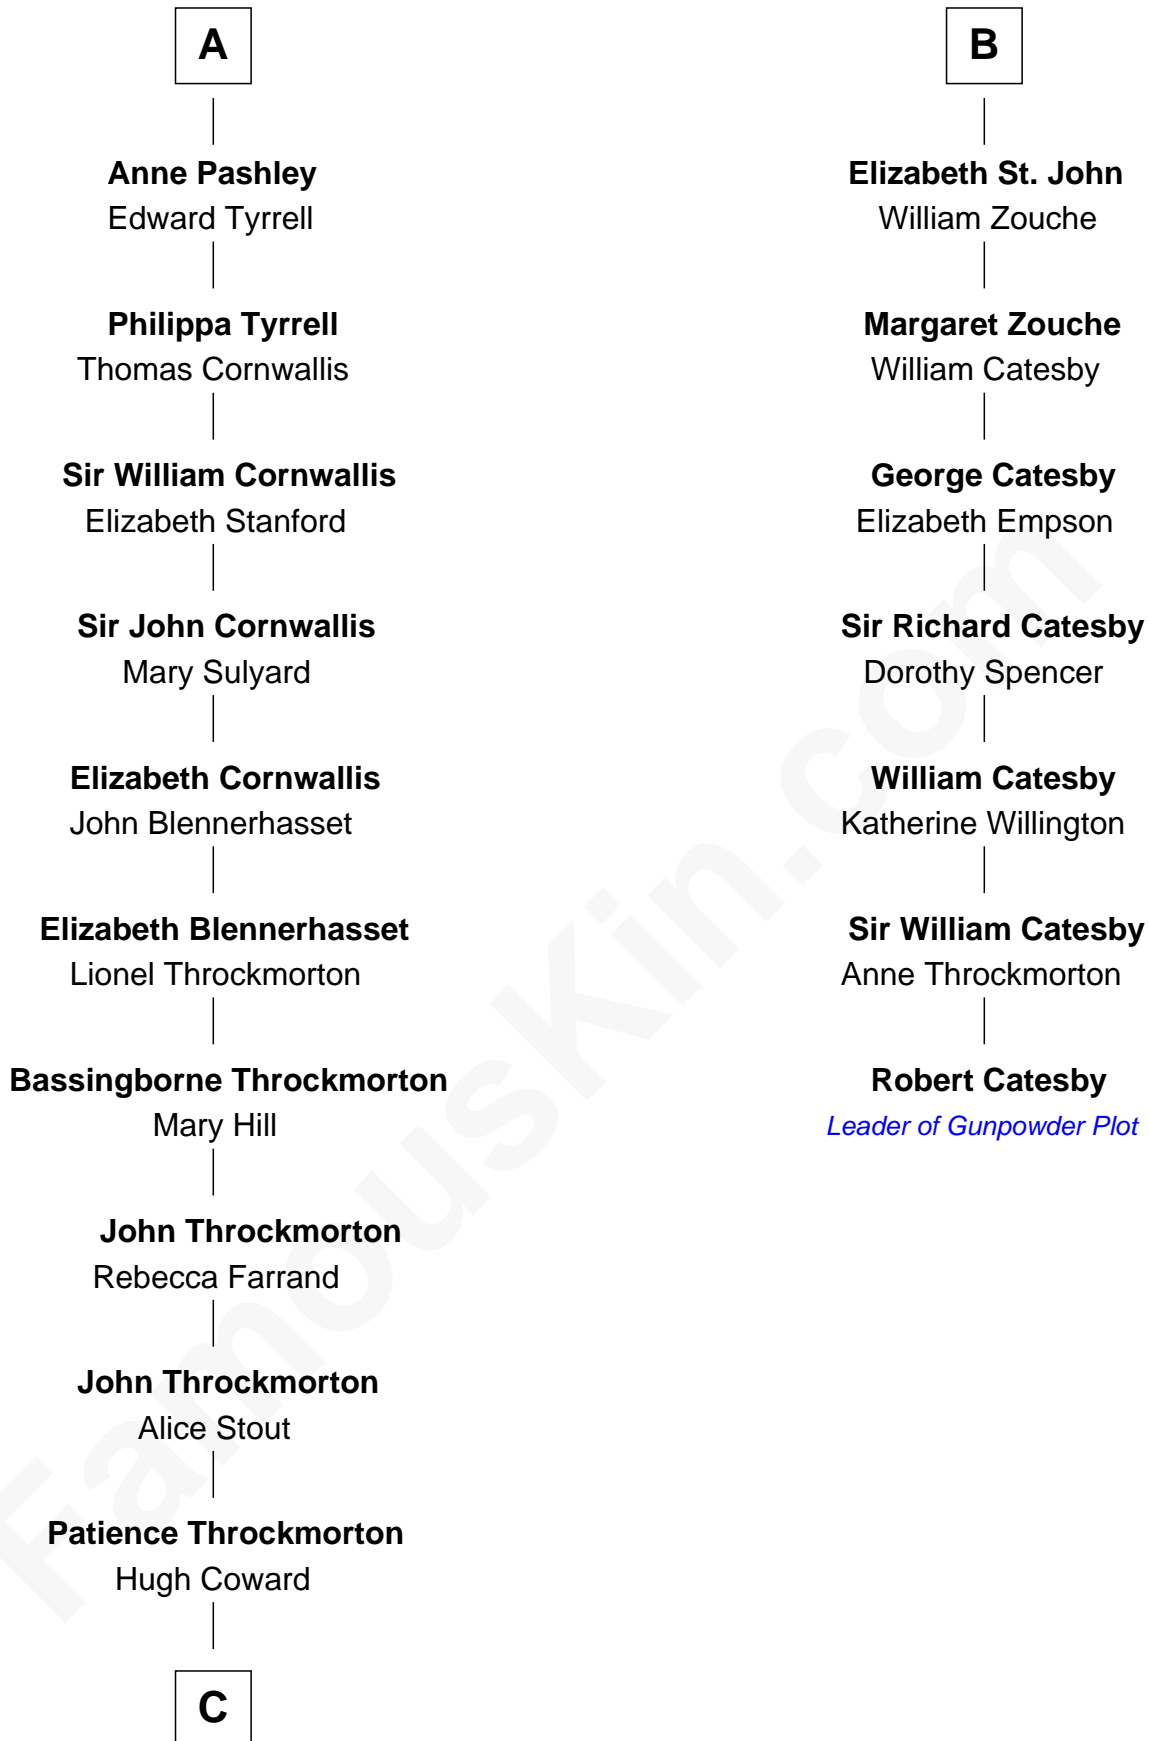

FamousKin.com
Relationship Chart of
General James Longstreet
Confederate Army - U.S. Civil War

13th cousin 8 times removed of

Robert Catesby
Leader of Gunpowder Plot

C

Rev. John Coward

Alice Britton

Deliverance Coward

James FitzRandolph

Hannah FitzRandolph

William Longstreet

James Longstreet

Mary Anna Dent

General James Longstreet

Confederate Army - U.S. Civil War