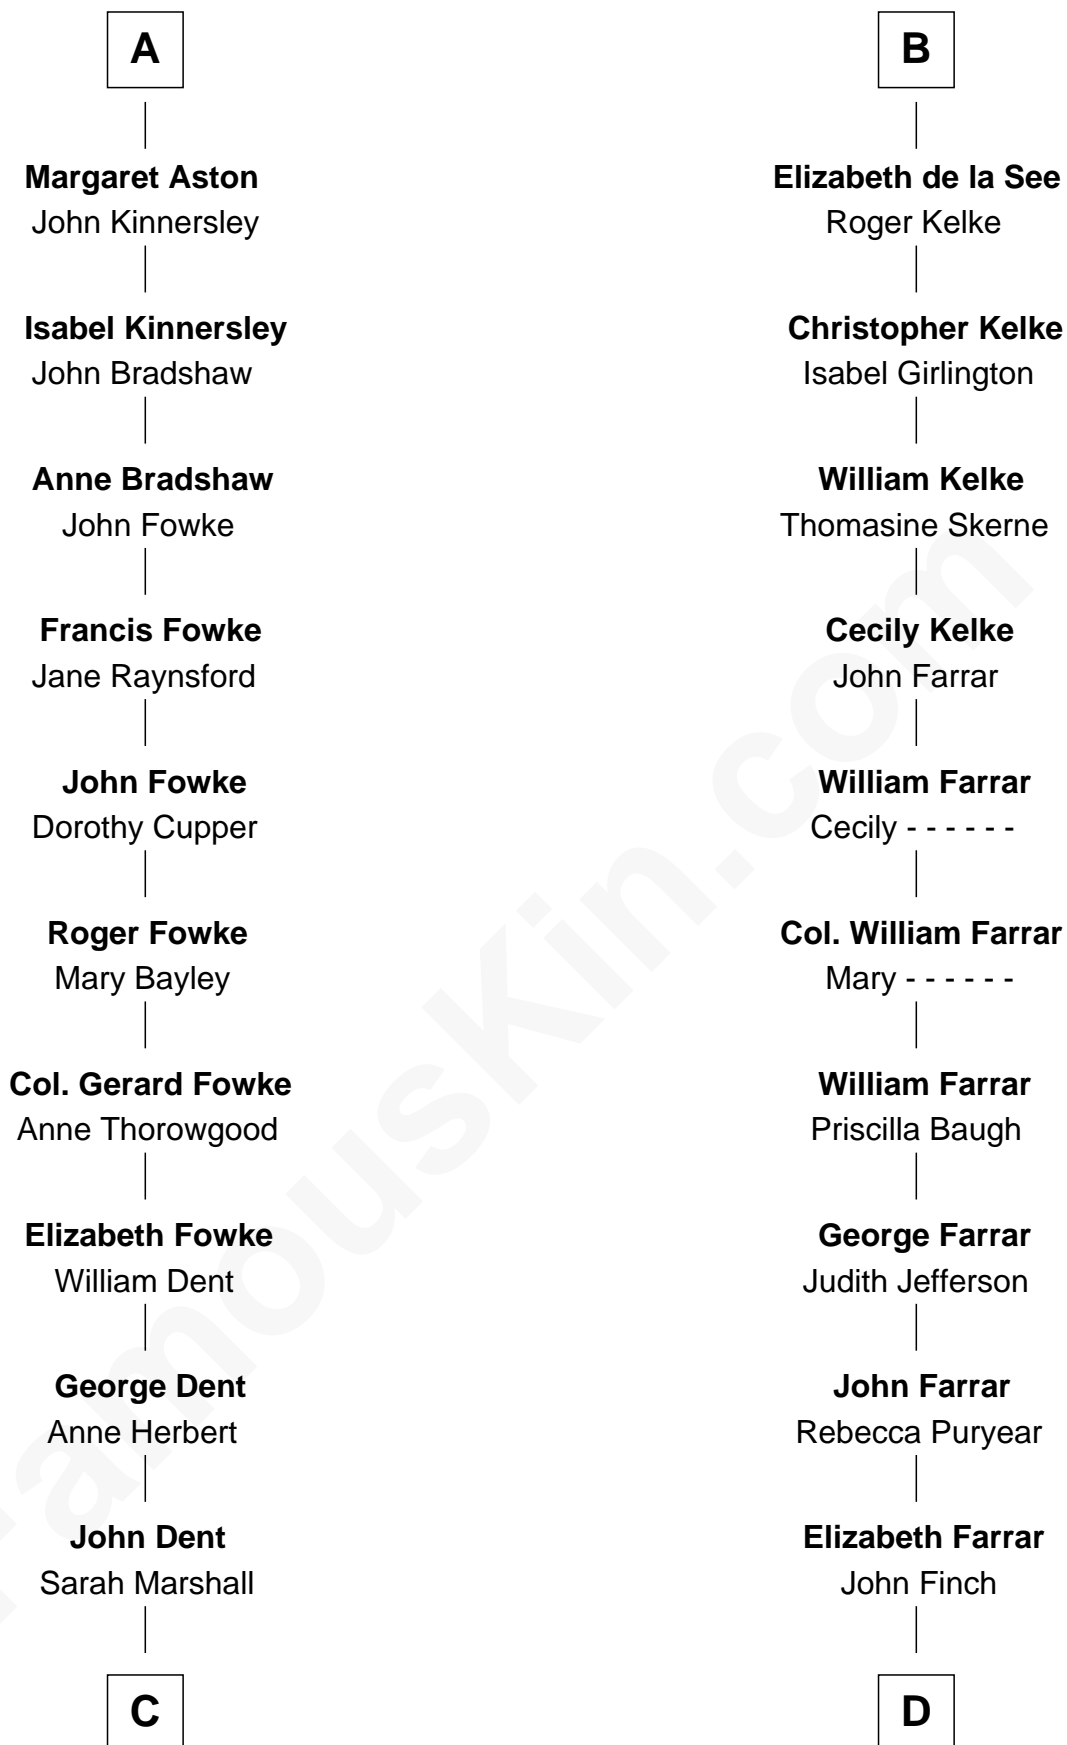

**FamousKin.com**  
**Relationship Chart of**  
**General James Longstreet**  
*Confederate Army - U.S. Civil War*  
 19th cousin 2 times removed of

**Harper Lee**  
*Author of To Kill a Mockingbird*

**C**

**Thomas Marshall Dent**

Anne Magruder

**Mary Anna Dent**

James Longstreet

**General James Longstreet**

*Confederate Army - U.S. Civil War*

**D**

**John Farrar Finch**

Frances Smith

**John Robert Finch**

Frances Cunningham

**James Cunningham Finch**

Ellen Rivers Williams

**Frances Cunningham Finch**

Amasa Coleman Lee

**Harper Lee**