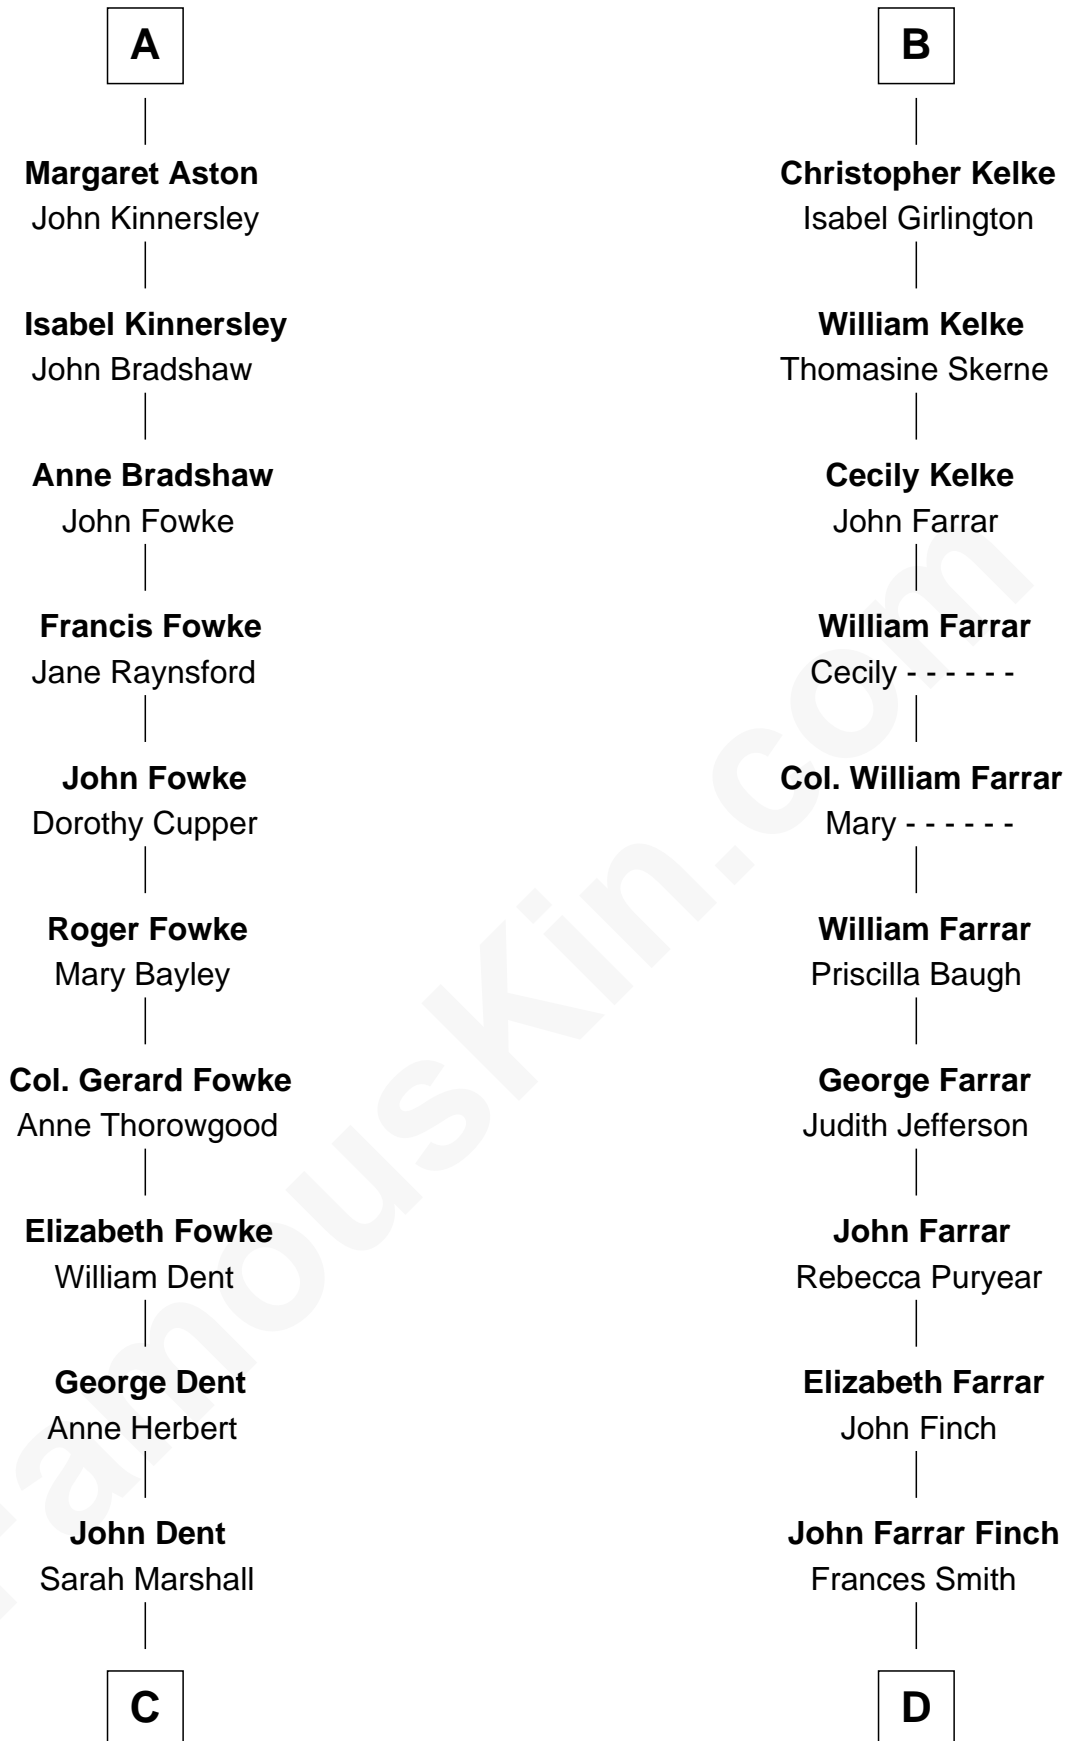

FamousKin.com
Relationship Chart of
General James Longstreet
Confederate Army - U.S. Civil War

19th cousin 1 time removed of

Harper Lee

Author of To Kill a Mockingbird

Bartholomew de Badlesmere

Margaret de Clare

Margery de Badlesmere

Sir William de Ros

Maud de Roos

John de Welles

Margery de Welles

Stephen le Scrope

Maude le Scrope

Sir Baldwin Freville

Sir John de Tibetot

Sir Robert de Tibetot

Margaret Deincourt

Elizabeth de Tibetot

Sir Philip le Despencer

Margery Despencer

Sir Roger Wentworth

Sir Philip Wentworth

Mary Clifford

Elizabeth Wentworth

Sir Martin de la See

Elizabeth de la See

Roger Kelke

B

C

Thomas Marshall Dent