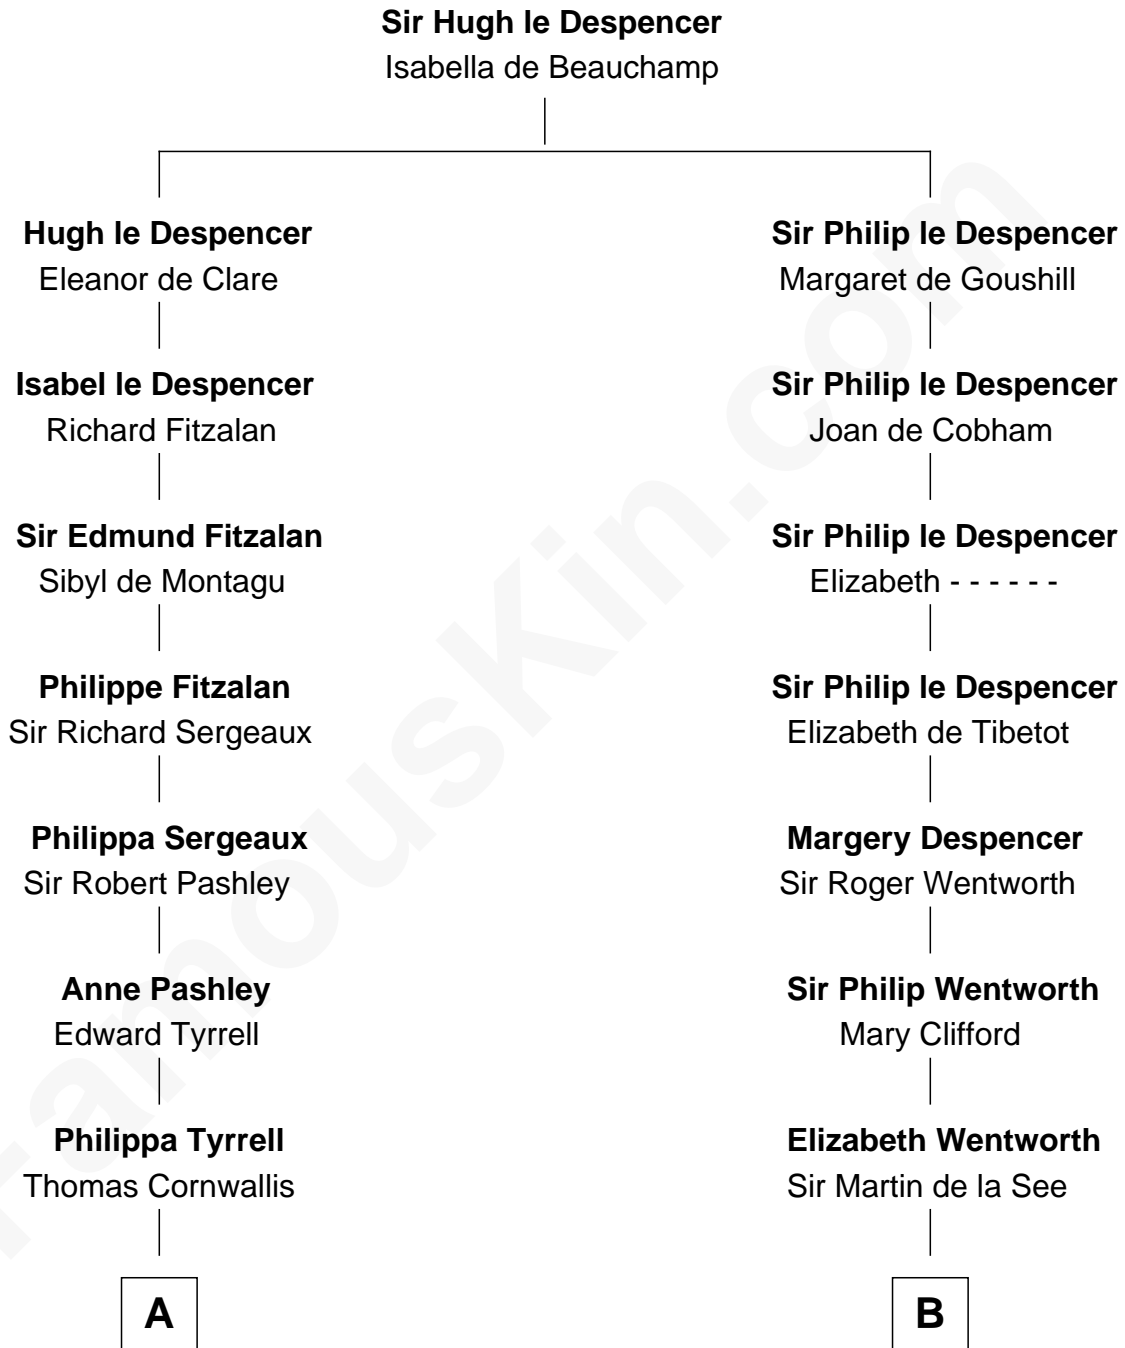

FamousKin.com
Relationship Chart of
General James Longstreet
Confederate Army - U.S. Civil War
 19th cousin 2 times removed of

Harper Lee
Author of To Kill a Mockingbird

C

Hannah FitzRandolph

William Longstreet

James Longstreet

Mary Anna Dent

General James Longstreet

Confederate Army - U.S. Civil War

D

John Farrar Finch

Frances Smith

John Robert Finch