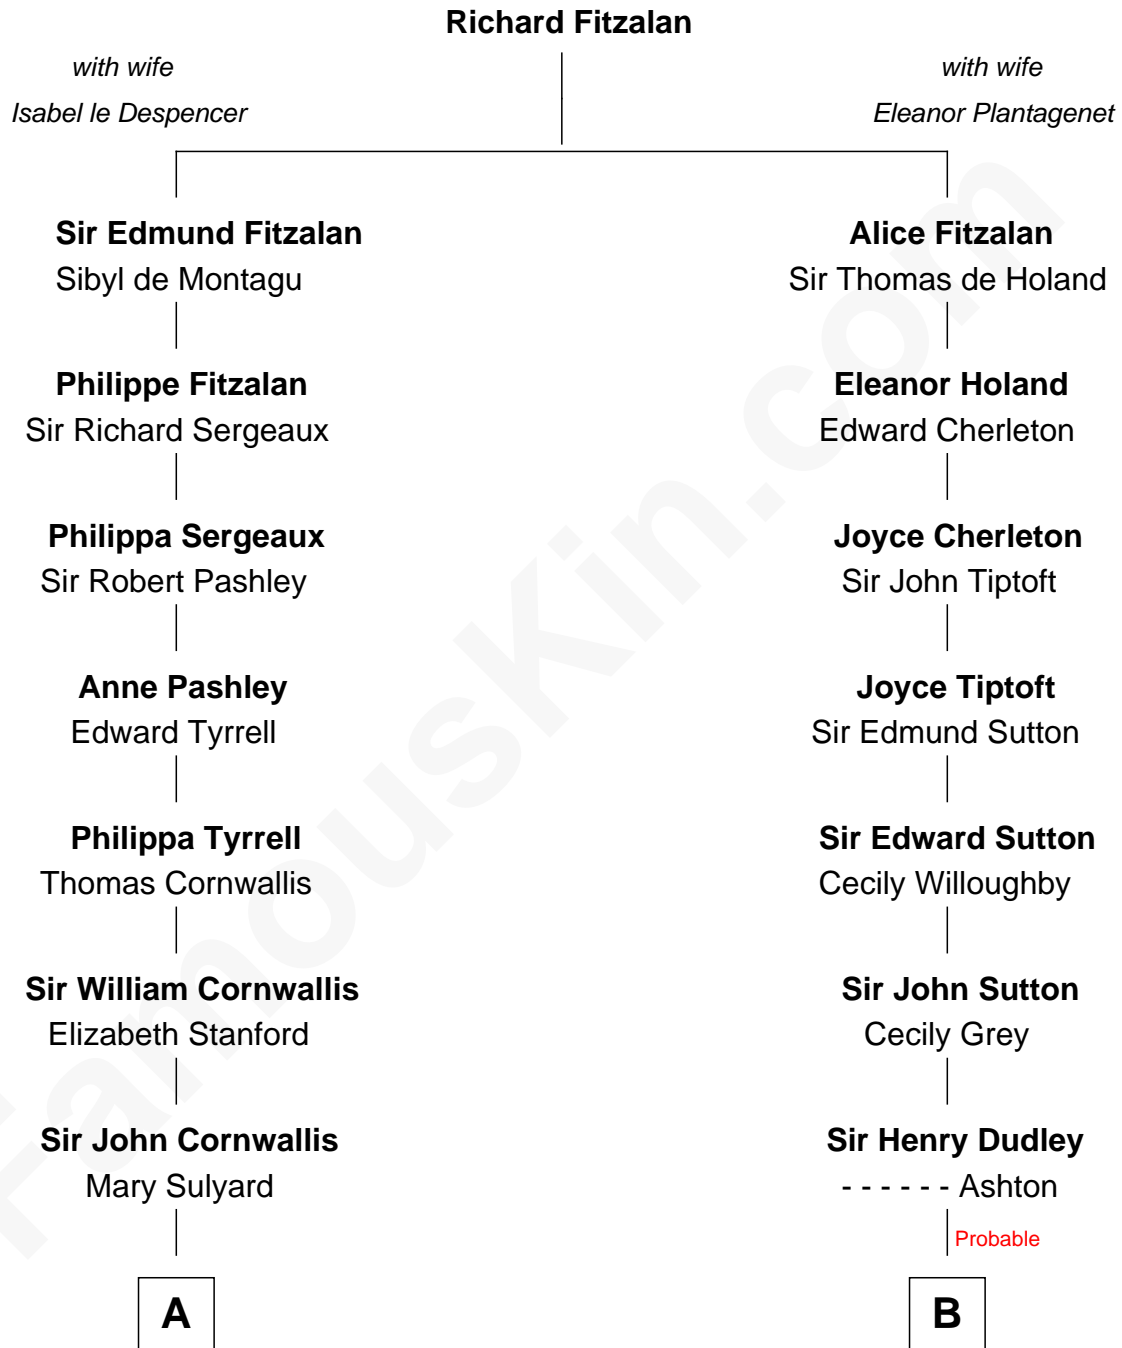

FamousKin.com
Relationship Chart of
General James Longstreet
Confederate Army - U.S. Civil War
 17th cousin 4 times removed of

John Cena
Movie Actor and WWE Pro Wrestler

C

Charles H. Nichols

Martha Emma Dix