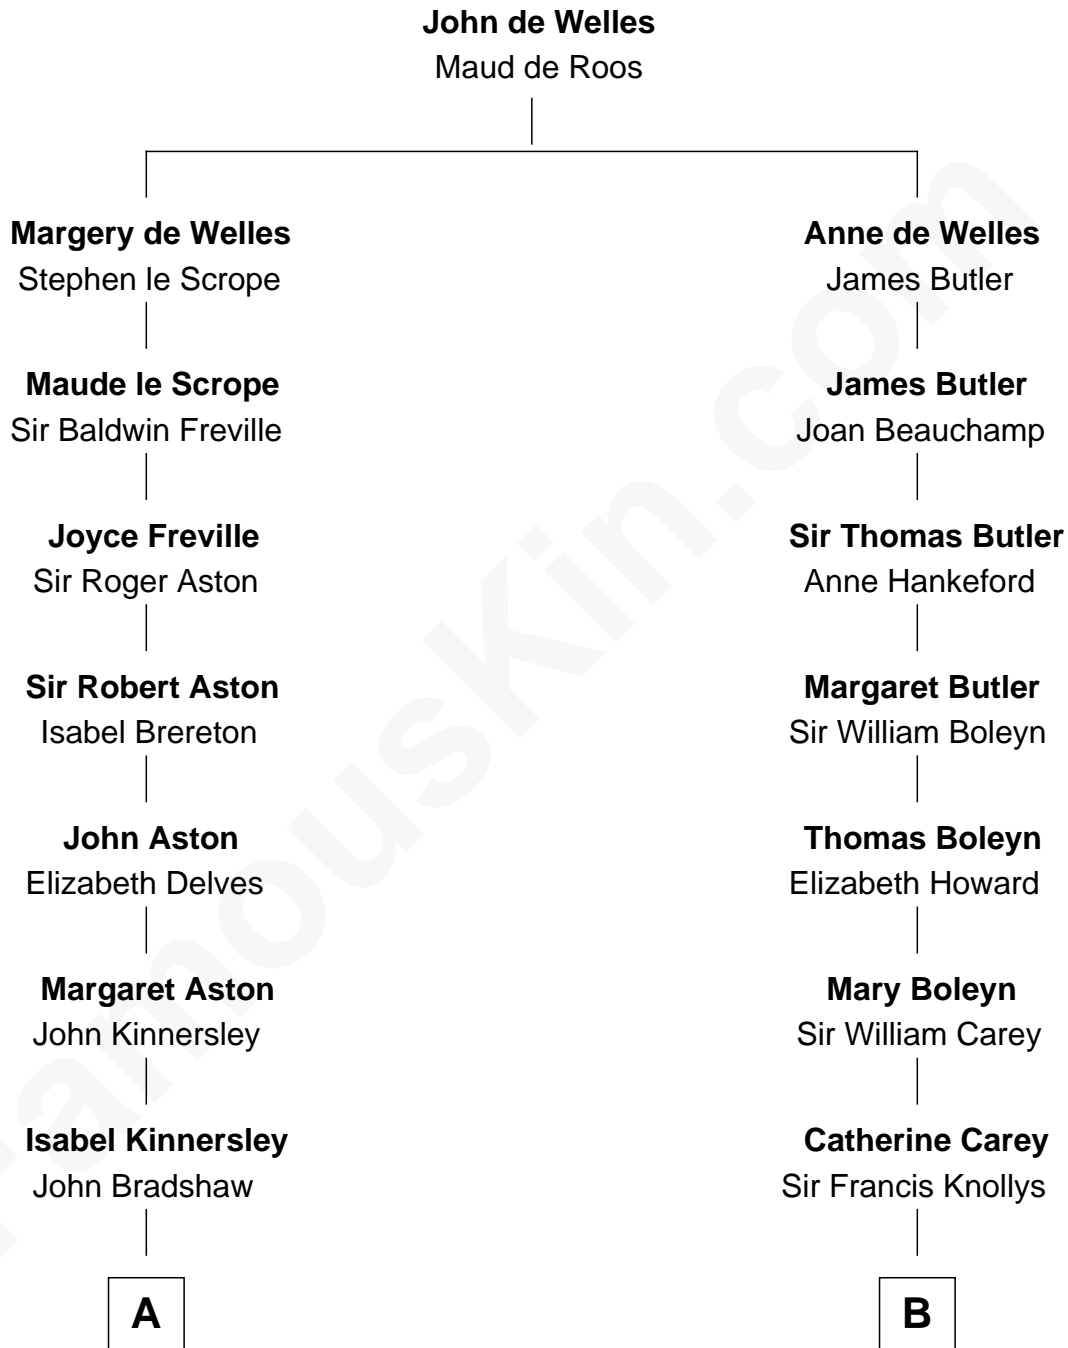

**FamousKin.com**  
**Relationship Chart of**  
**General James Longstreet**  
*Confederate Army - U.S. Civil War*  
 17th cousin 4 times removed of

**John Cena**  
*Movie Actor and WWE Pro Wrestler*

C

**Charles H. Nichols**

Martha Emma Dix

**Charles Nichols**

Julia Ellen Skelton

**Natalie Nichols**

Ulysses John Lupien

**Carol Frances Lupien**

John Joseph Cena

**John Cena**

*Actor and Pro Wrestler*