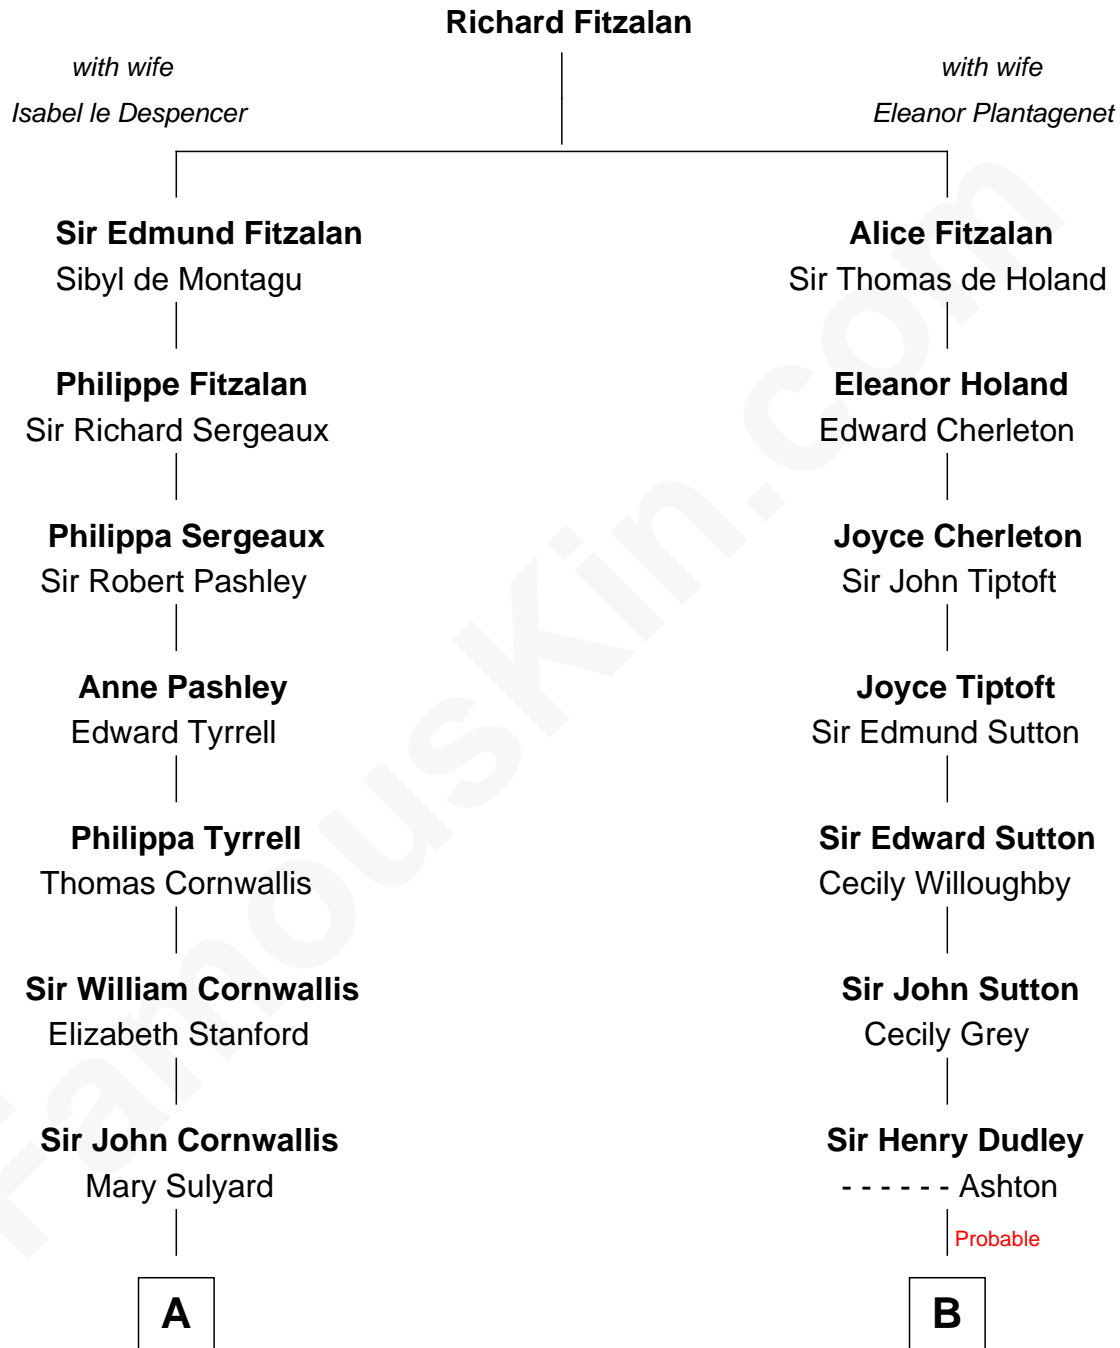

FamousKin.com
Relationship Chart of
General James Longstreet
Confederate Army - U.S. Civil War
 17th cousin 2 times removed of

J. K. Simmons
TV and Movie Actor

C

Ruth Hazen

Col. Ralph Archibald Kimble

Patricia Kimble