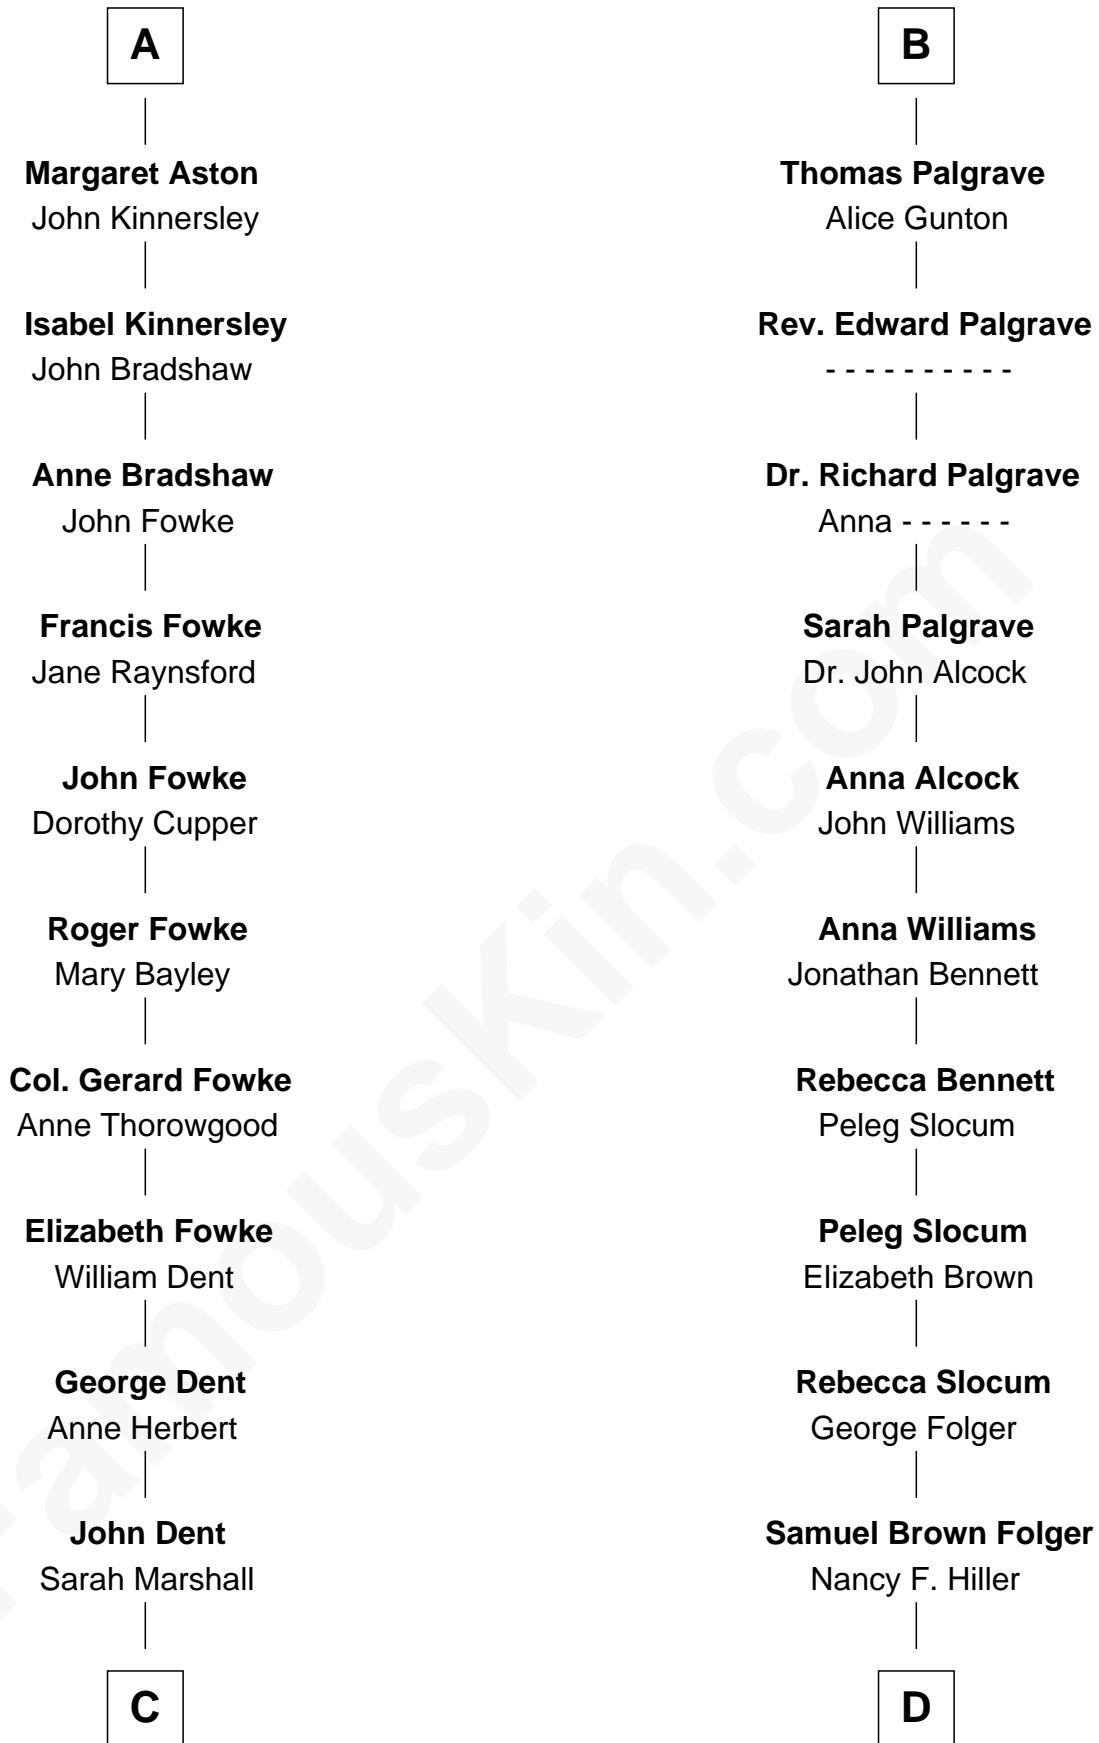

Bartholomew de Badlesmere

Margaret de Clare

Margery de Badlesmere

Sir William de Ros

Maud de Roos

John de Welles

Margery de Welles

Stephen le Scrope

Maude le Scrope

Sir Baldwin Freville

Joyce Freville

Sir Roger Aston

Sir Robert Aston

Isabel Brereton

John Aston

Elizabeth Delves

Sir Robert Wingfield

Elizabeth Wingfield

Sir William Brandon

Eleanor Brandon

John Glemham

Anne Glemham

Henry Palgrave

B

C

Thomas Marshall Dent

Anne Magruder

Mary Anna Dent

James Longstreet

General James Longstreet

Confederate Army - U.S. Civil War

D