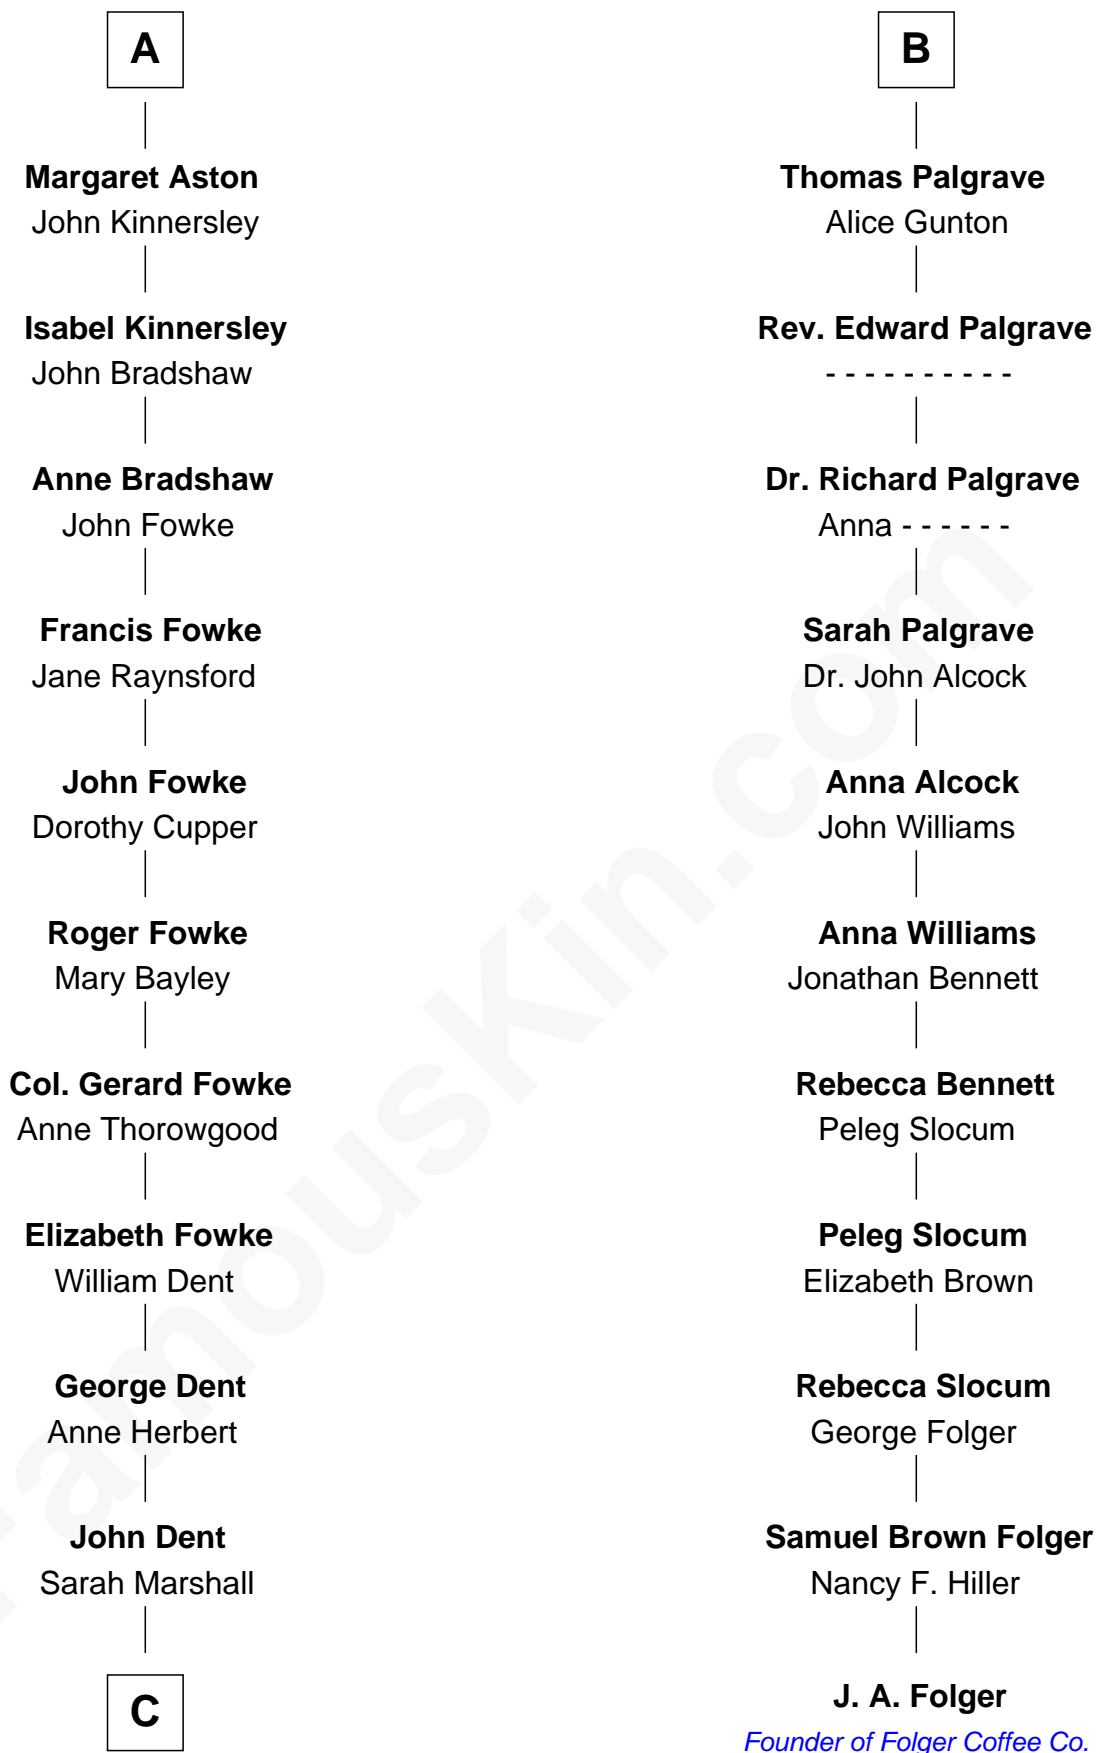

FamousKin.com
Relationship Chart of
General James Longstreet
Confederate Army - U.S. Civil War
 17th cousin 2 times removed of

J. A. Folger
Founder of Folger Coffee Company

Bartholomew de Badlesmere

Margaret de Clare

Margery de Badlesmere

Sir William de Ros

Maud de Roos

John de Welles

Margery de Welles

Stephen le Scrope

Maude le Scrope

Sir Baldwin Freville

Sir William de Bohun

Elizabeth de Bohun

Sir Richard Fitzalan

Elizabeth Fitzalan

Sir Robert Goushill

Elizabeth Goushill

Sir Robert Wingfield

Elizabeth Wingfield

Sir William Brandon

Eleanor Brandon

John Glemham

Anne Glemham

Henry Palgrave

B

C

—
Thomas Marshall Dent