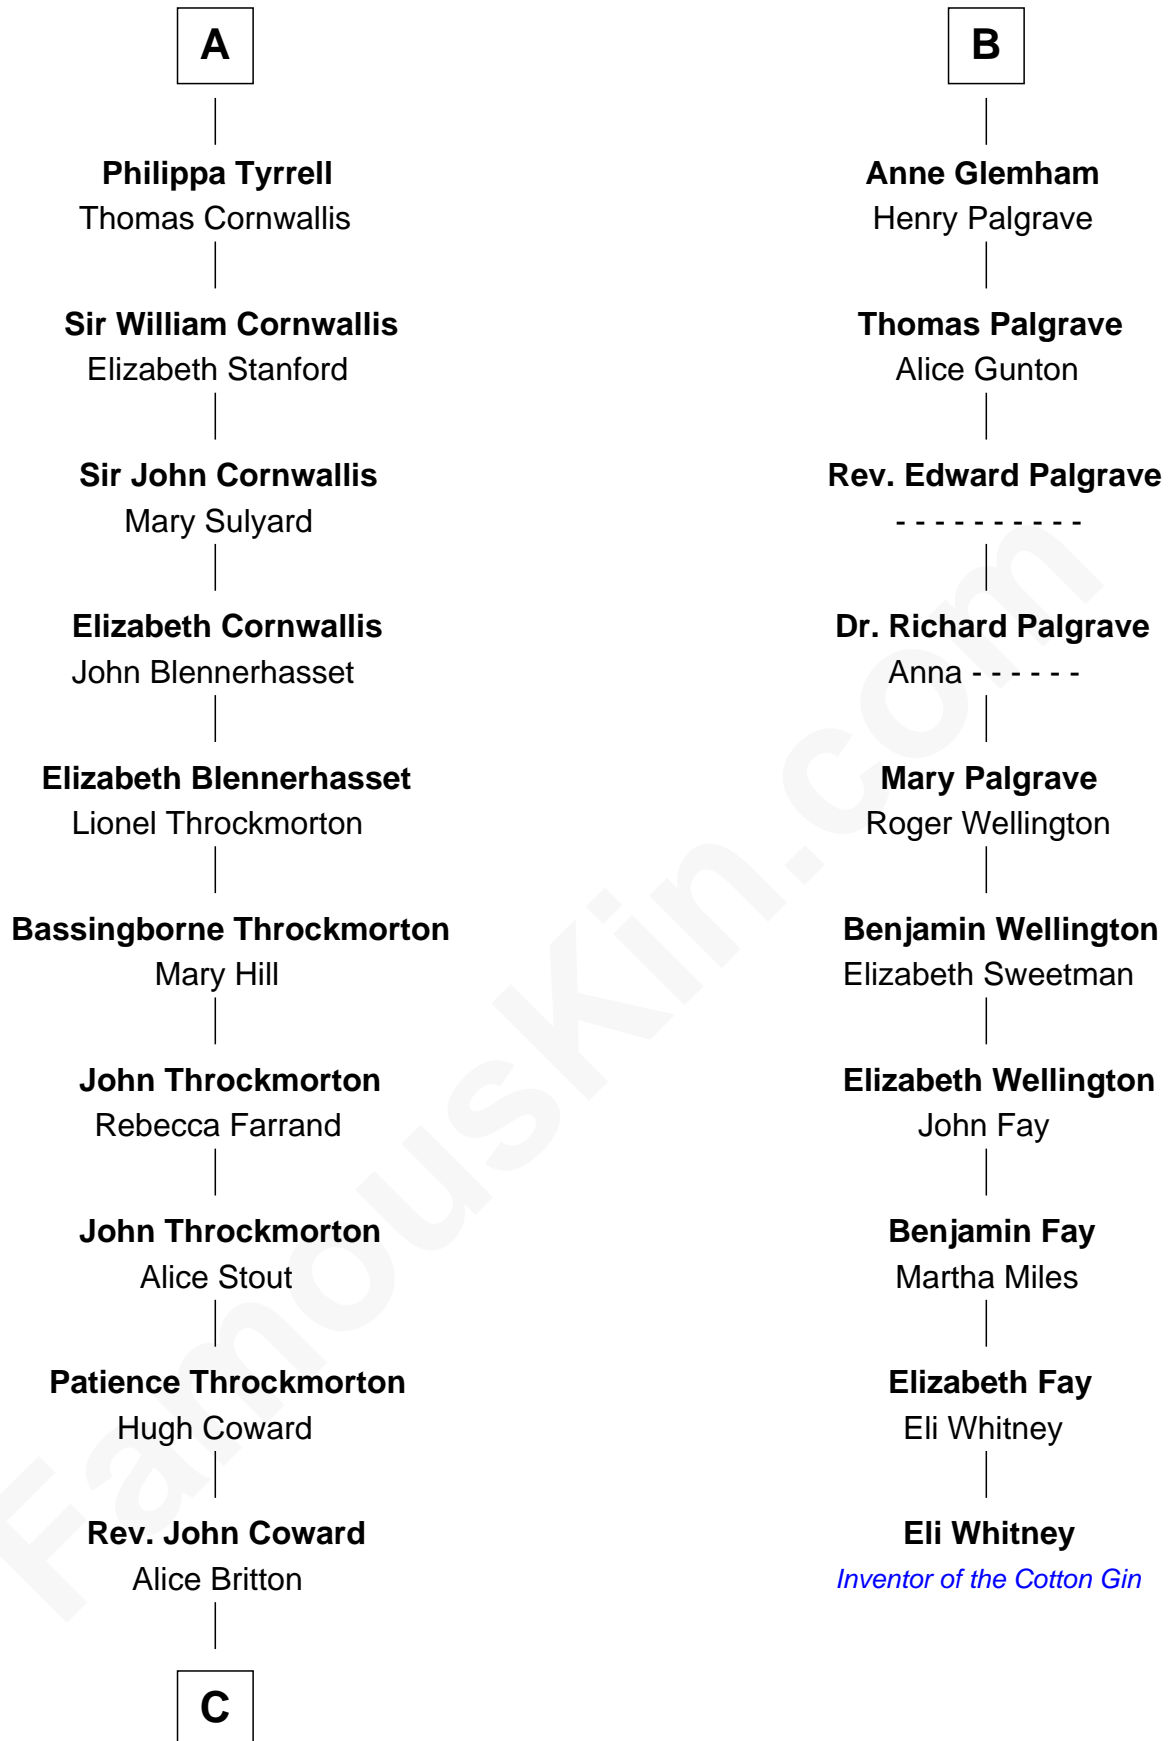

FamousKin.com
Relationship Chart of
General James Longstreet
Confederate Army - U.S. Civil War
 16th cousin 4 times removed of

Eli Whitney
Inventor of the Cotton Gin

C

—
Deliverance Coward

James FitzRandolph

—
Hannah FitzRandolph

William Longstreet

—
James Longstreet

Mary Anna Dent

—
General James Longstreet

Confederate Army - U.S. Civil War

FamousKin.com