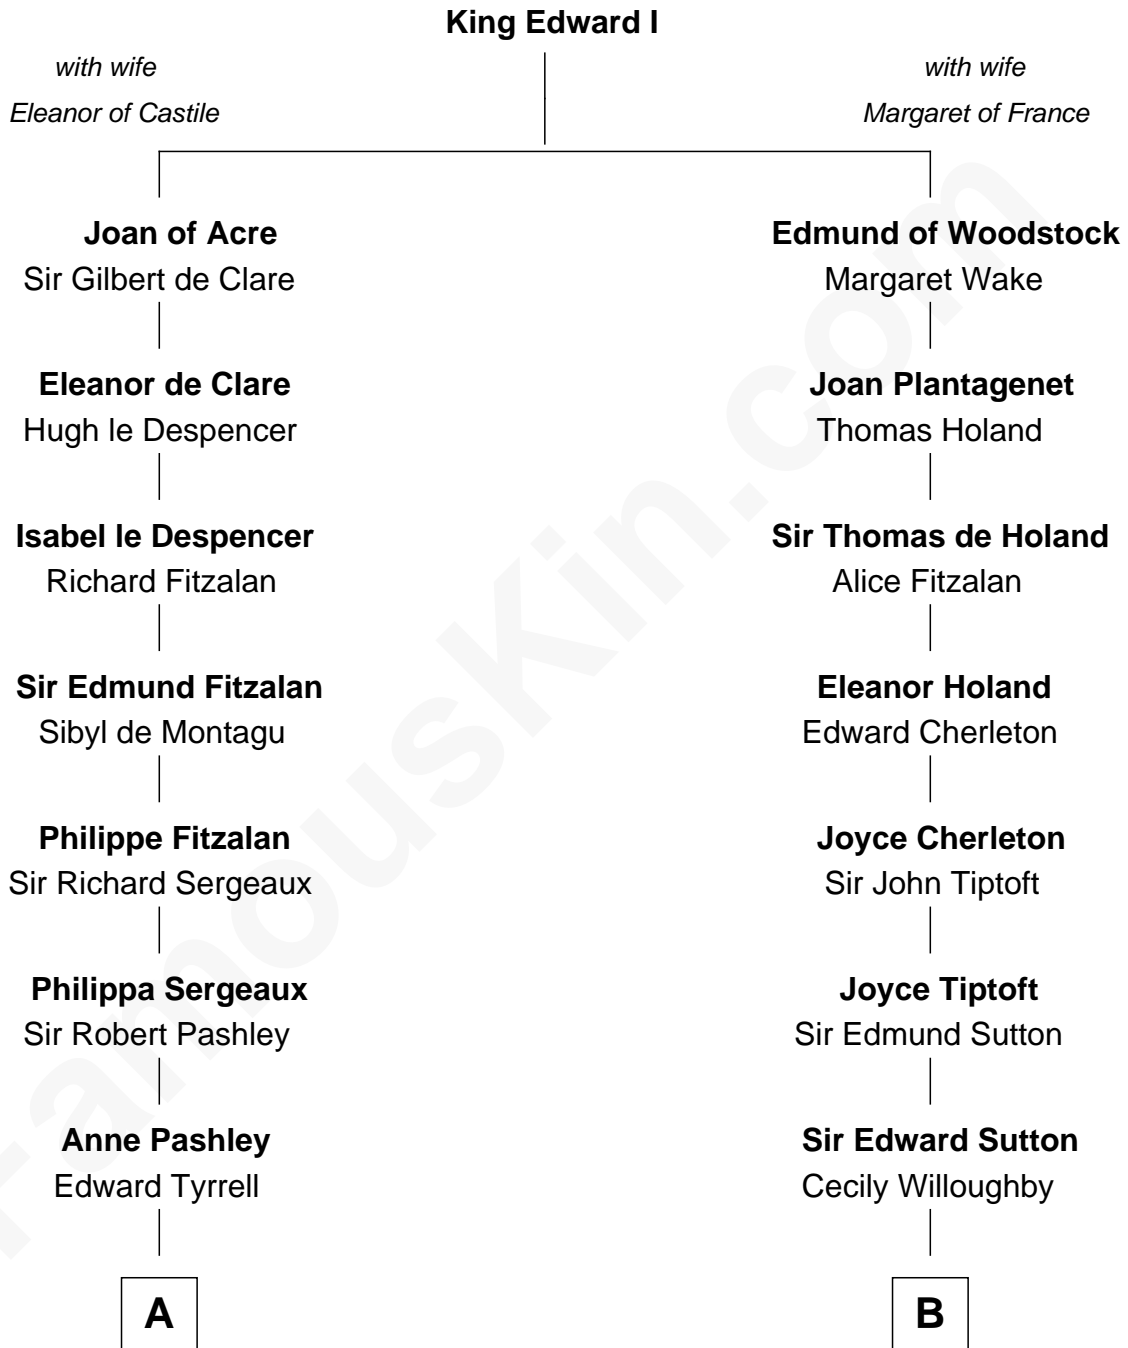

**FamousKin.com**  
**Relationship Chart of**  
**General James Longstreet**  
*Confederate Army - U.S. Civil War*

19th cousin 1 time removed of  
**Dr. H. H. Holmes**  
*Serial Killer aka "Devil in the White City"*

**C**

**Deliverance Coward**

James FitzRandolph

**Hannah FitzRandolph**

William Longstreet

**James Longstreet**

Mary Anna Dent

**General James Longstreet**

*Confederate Army - U.S. Civil War*

**D**

**Scribner Mudgett**

Nancy Prescott

**Levi Horton Mudgett**

Theodate Page Price

**Dr. H. H. Holmes**

*Serial Killer Dr. H. H. Holmes*