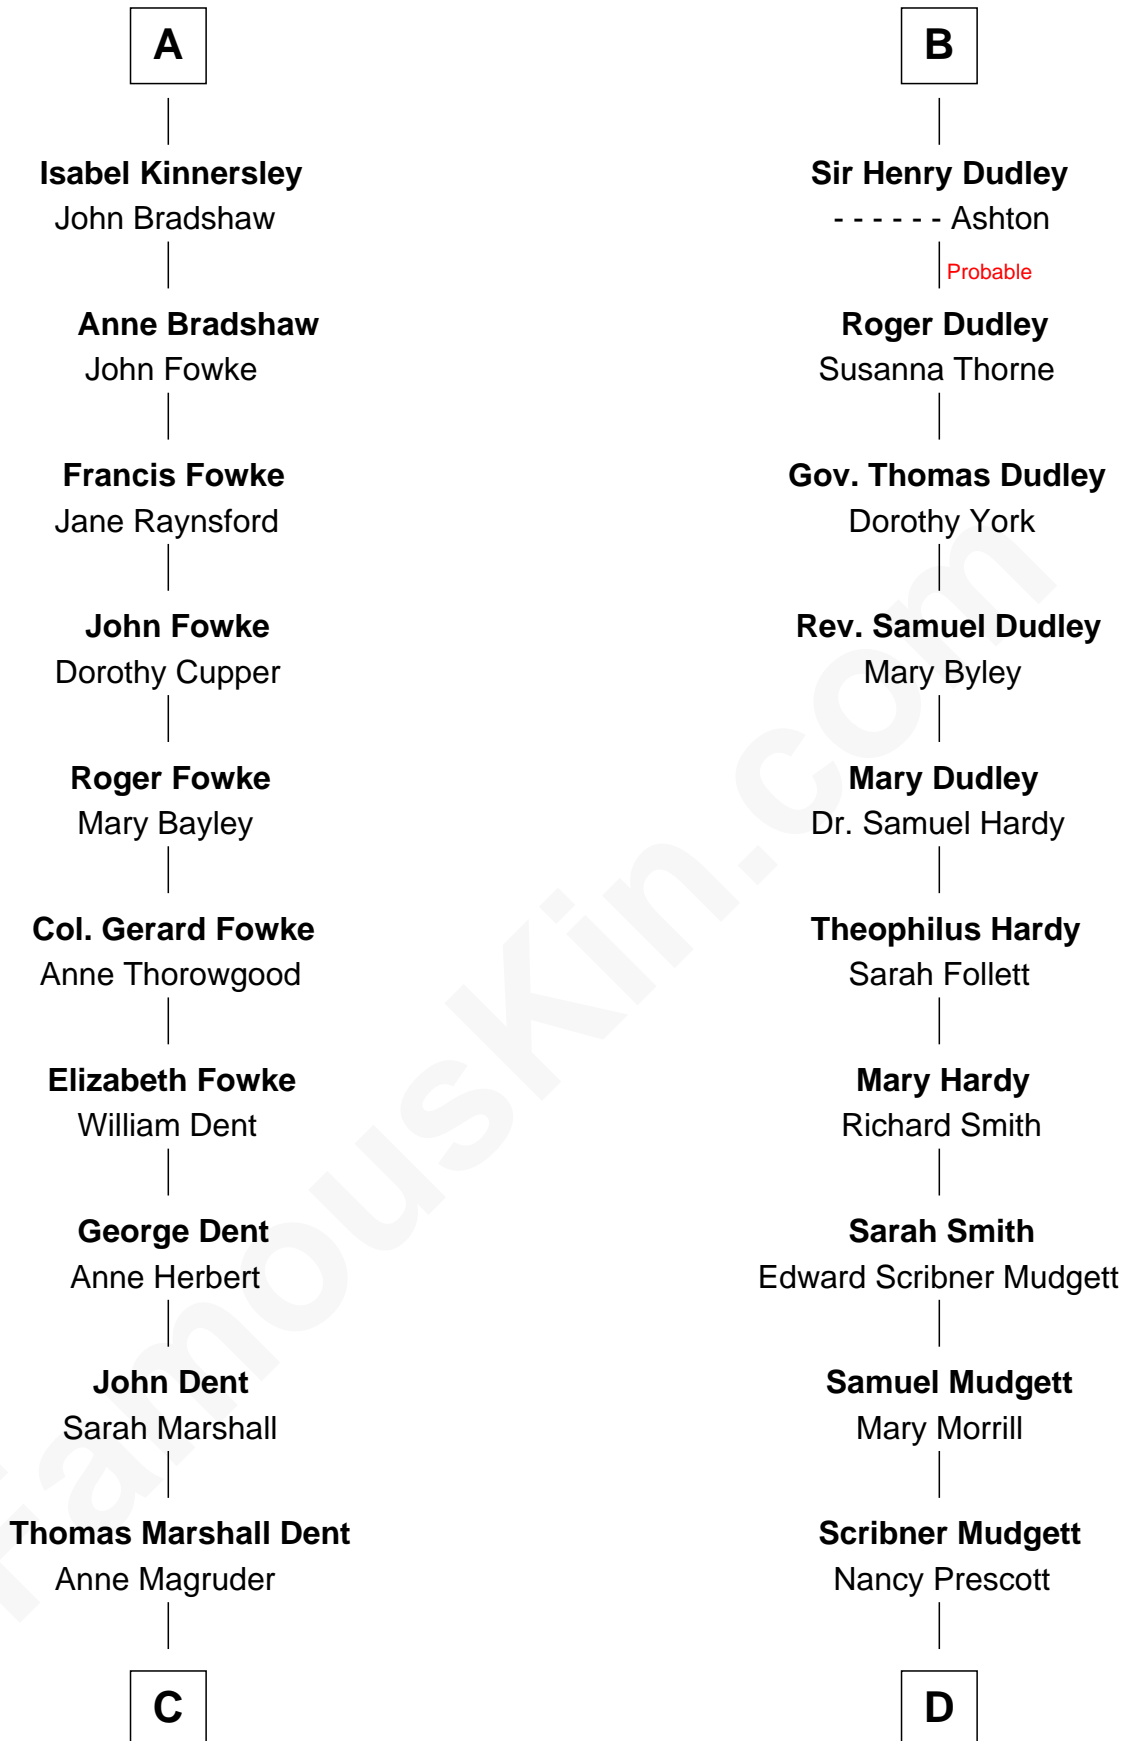

FamousKin.com
Relationship Chart of
General James Longstreet
Confederate Army - U.S. Civil War

18th cousin of

Dr. H. H. Holmes
Serial Killer aka "Devil in the White City"

C

Mary Anna Dent
James Longstreet

General James Longstreet
Confederate Army - U.S. Civil War

D

Levi Horton Mudgett
Theodate Page Price

Dr. H. H. Holmes
Serial Killer Dr. H. H. Holmes

FamousKin.com