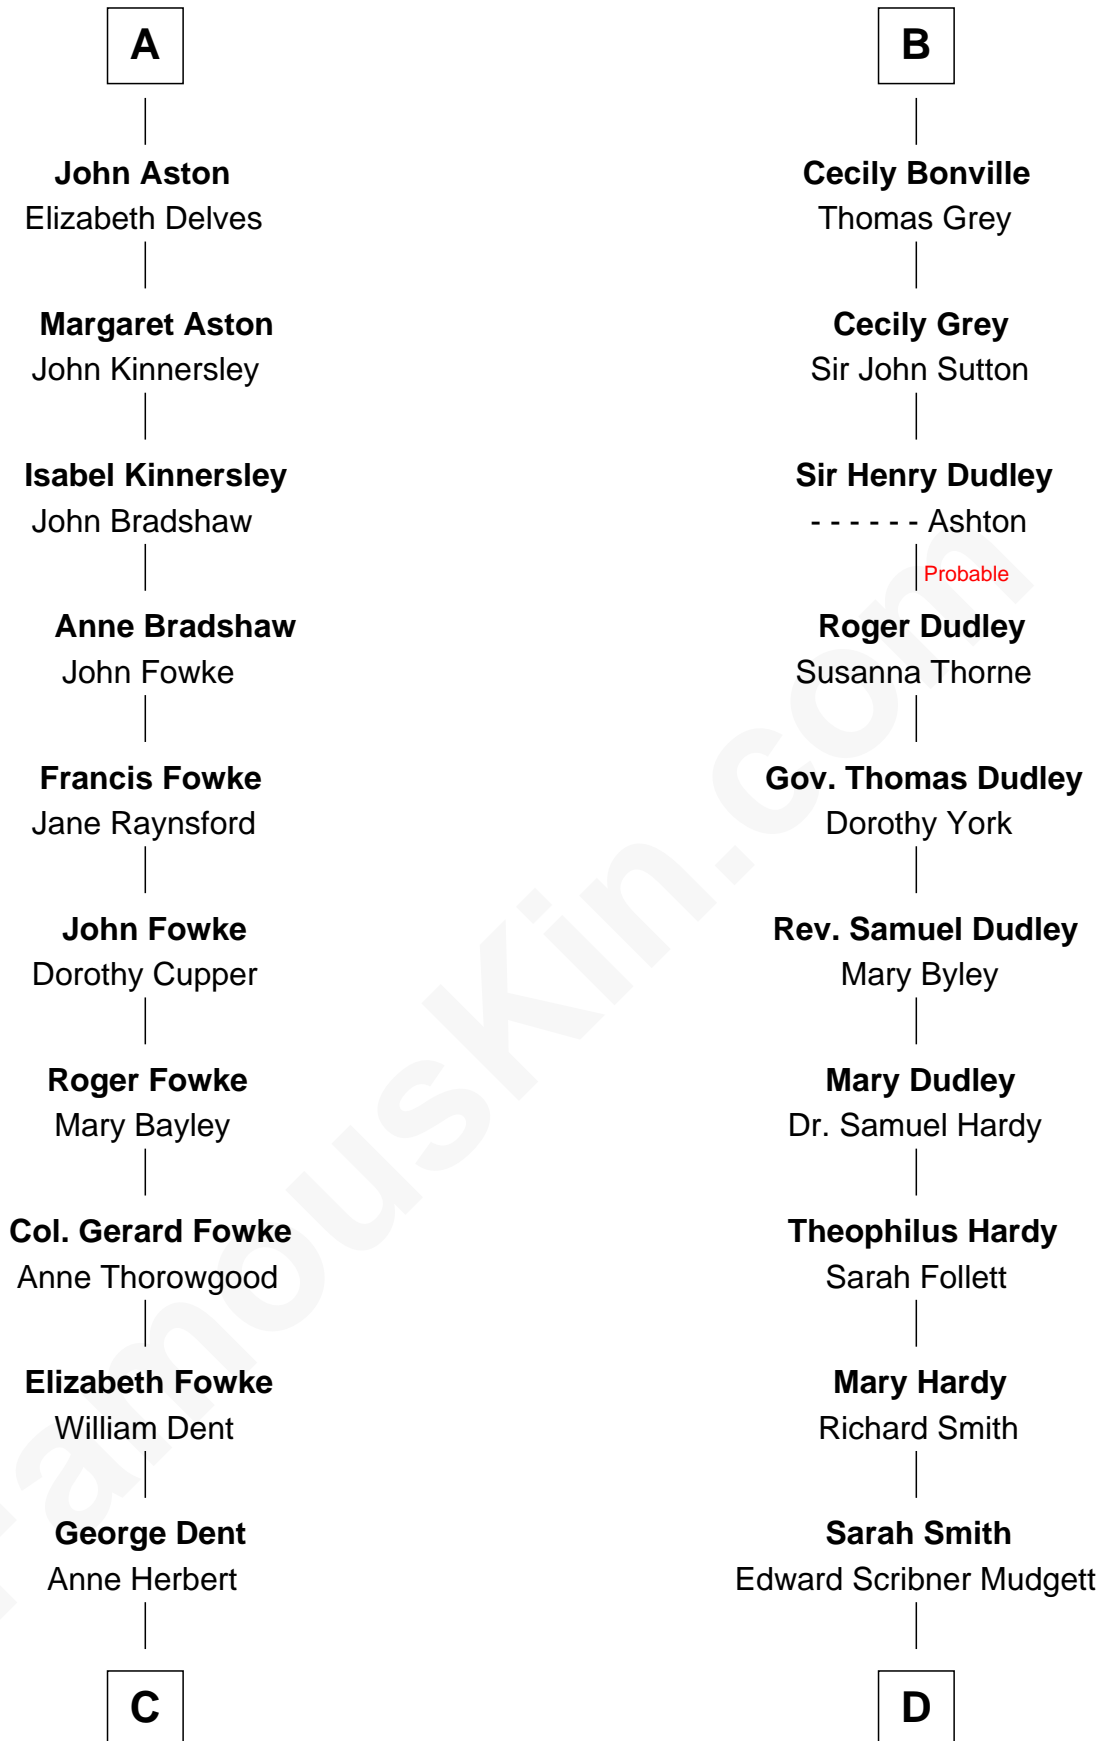

FamousKin.com
Relationship Chart of
General James Longstreet
Confederate Army - U.S. Civil War

20th cousin of

Dr. H. H. Holmes
Serial Killer aka "Devil in the White City"

Sir Robert de Ros
 Isabel de Aubeney

C

John Dent
Sarah Marshall

Thomas Marshall Dent
Anne Magruder

Mary Anna Dent
James Longstreet

General James Longstreet
Confederate Army - U.S. Civil War

D

Samuel Mudgett
Mary Morrill

Scribner Mudgett
Nancy Prescott

Levi Horton Mudgett
Theodate Page Price

Dr. H. H. Holmes
Serial Killer Dr. H. H. Holmes

FamousKin.com