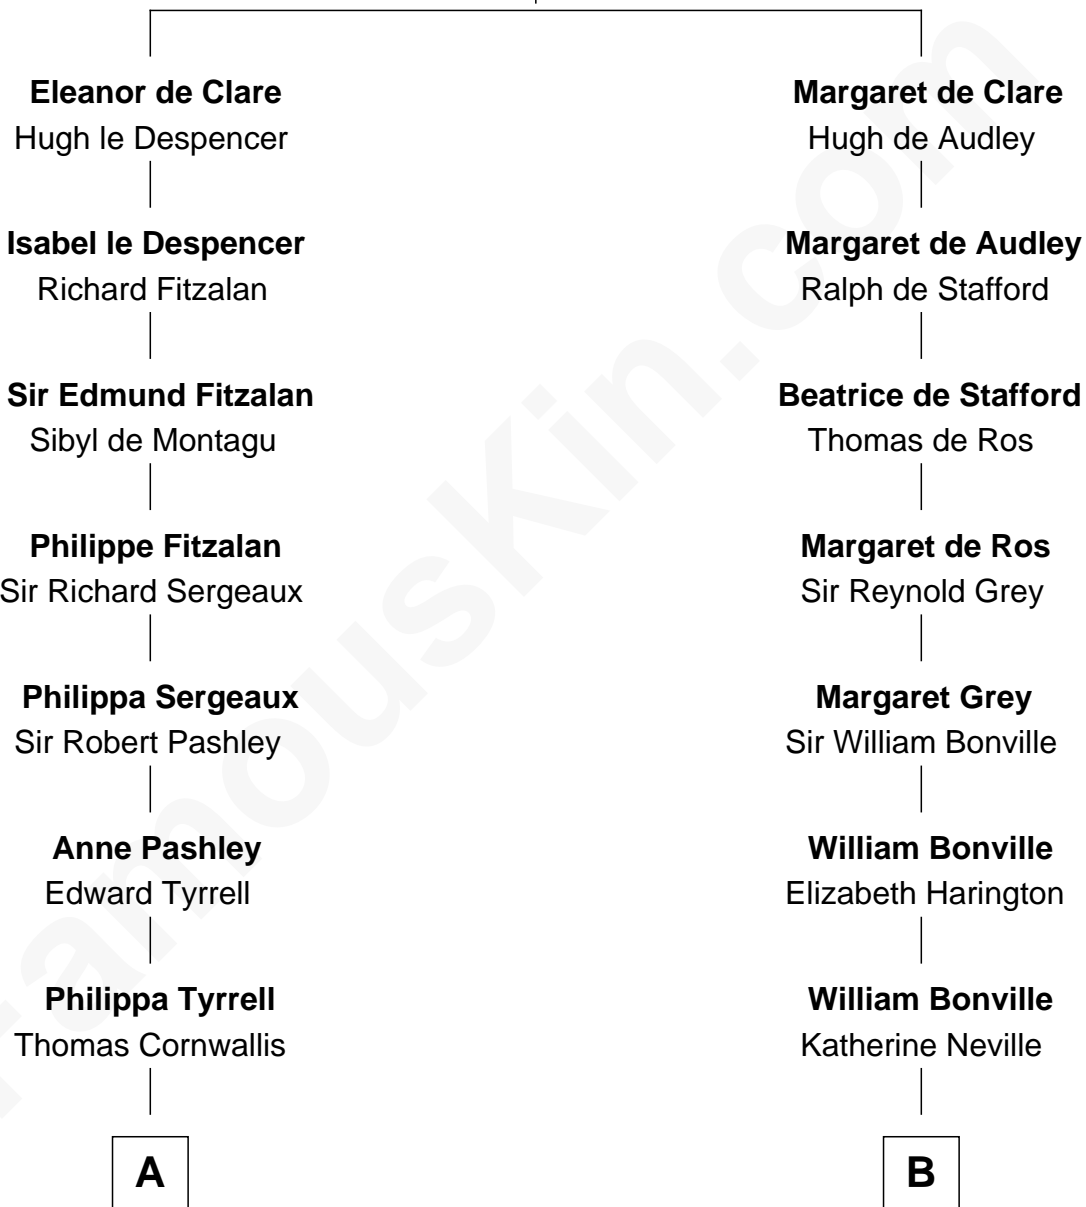

FamousKin.com
Relationship Chart of
General James Longstreet
Confederate Army - U.S. Civil War

19th cousin 1 time removed of

Dr. H. H. Holmes
Serial Killer aka "Devil in the White City"

Sir Gilbert de Clare
 Joan of Acre

C

Hannah FitzRandolph

William Longstreet

James Longstreet

Mary Anna Dent

General James Longstreet

Confederate Army - U.S. Civil War

D

Samuel Mudgett

Mary Morrill

Scribner Mudgett

Nancy Prescott

Levi Horton Mudgett

Theodate Page Price

Dr. H. H. Holmes

Serial Killer Dr. H. H. Holmes