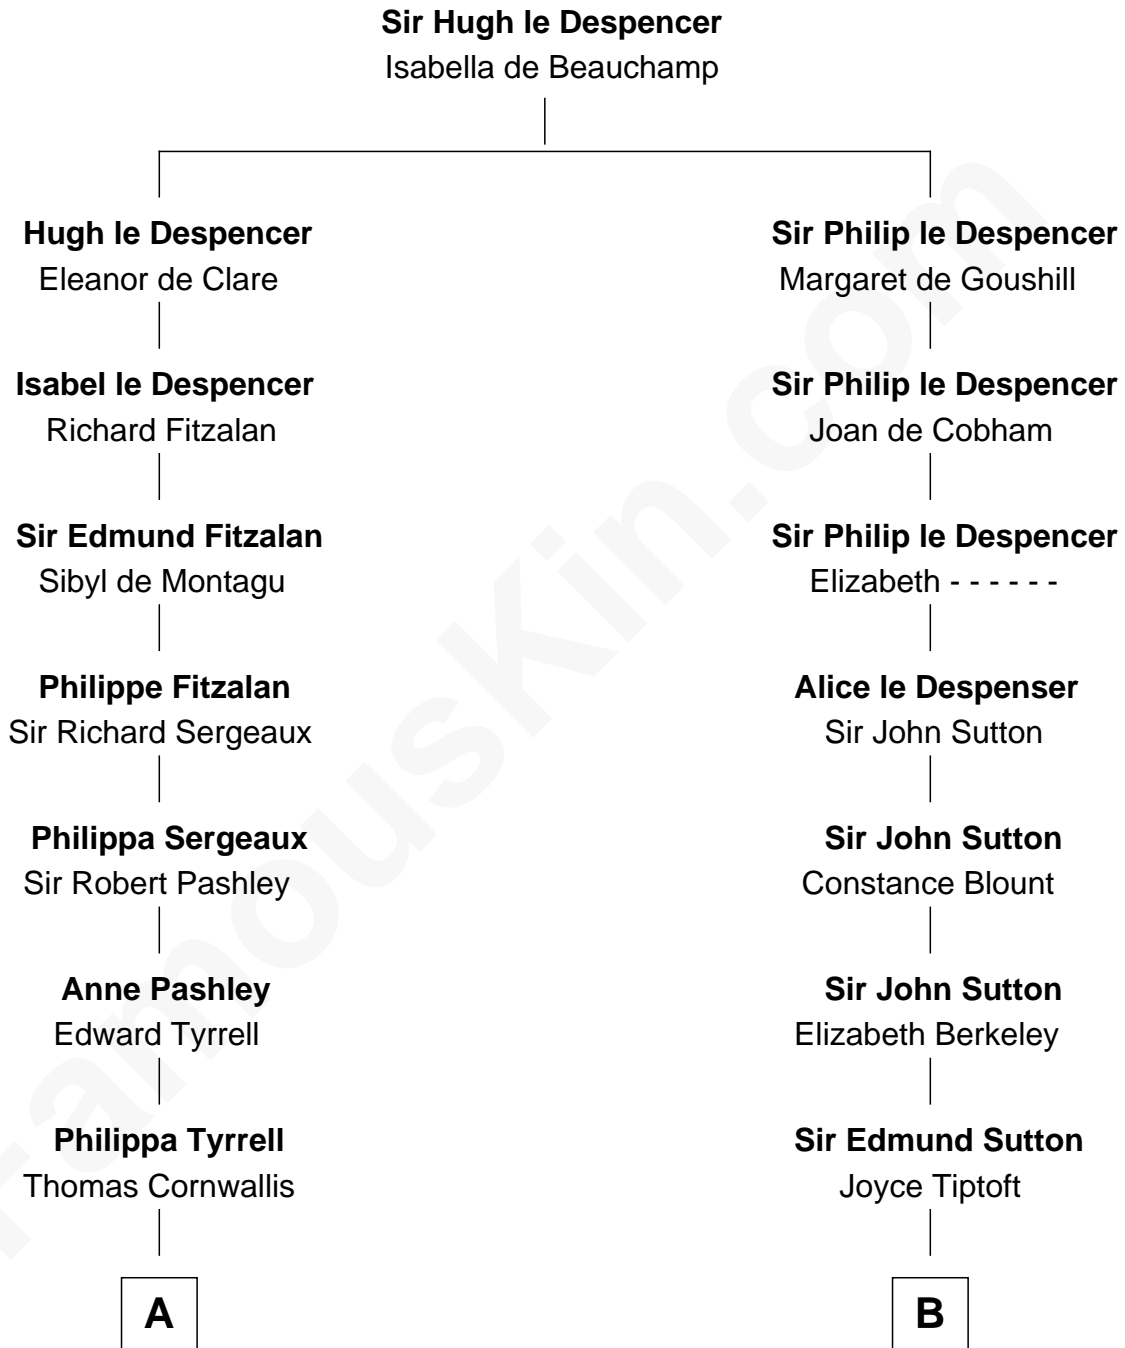

FamousKin.com
Relationship Chart of
General James Longstreet
Confederate Army - U.S. Civil War

19th cousin 1 time removed of
Dr. H. H. Holmes
Serial Killer aka "Devil in the White City"

C

Hannah FitzRandolph

William Longstreet

James Longstreet

Mary Anna Dent

General James Longstreet

Confederate Army - U.S. Civil War

D

Samuel Mudgett

Mary Morrill

Scribner Mudgett

Nancy Prescott

Levi Horton Mudgett

Theodate Page Price

Dr. H. H. Holmes

Serial Killer Dr. H. H. Holmes