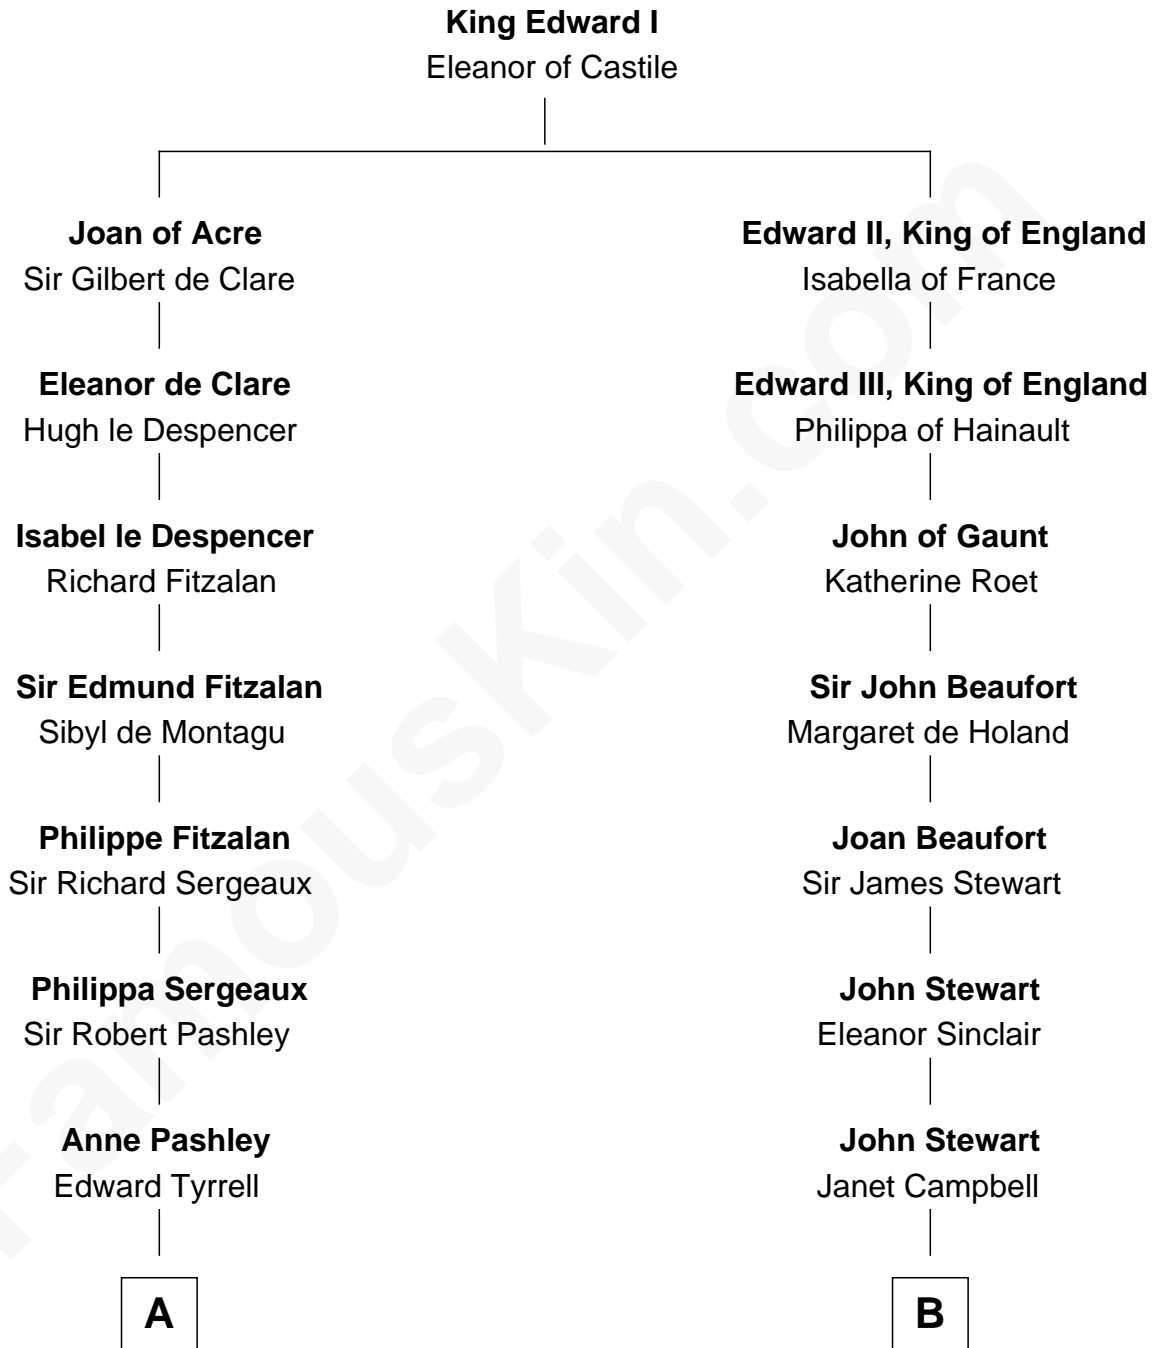

FamousKin.com
Relationship Chart of
General James Longstreet
Confederate Army - U.S. Civil War

18th cousin 2 times removed of

Theodore Roosevelt
26th U.S. President

C

Deliverance Coward

James FitzRandolph

Hannah FitzRandolph

William Longstreet

James Longstreet

Mary Anna Dent

General James Longstreet

Confederate Army - U.S. Civil War

D

Martha Bulloch

Theodore Roosevelt

Theodore Roosevelt

26th U.S. President

FamousKin.com