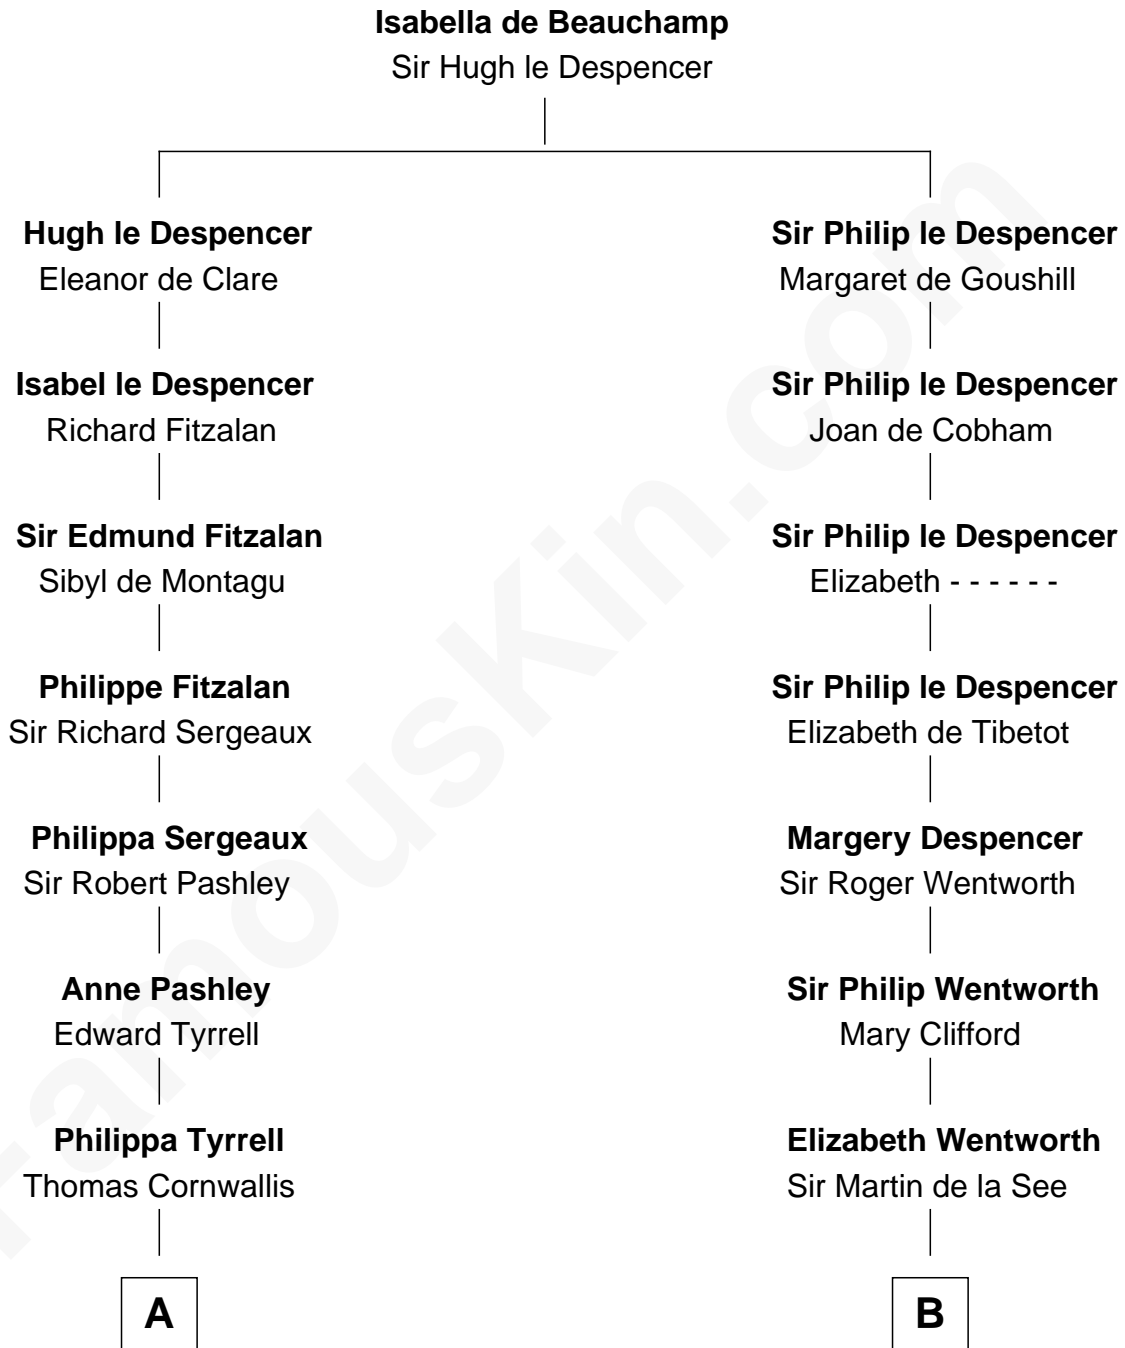

FamousKin.com
Relationship Chart of
General James Longstreet
Confederate Army - U.S. Civil War
 19th cousin 2 times removed of

Alice (Lee) Roosevelt
First Wife of President Theodore Roosevelt

C

Hannah FitzRandolph

William Longstreet

James Longstreet

Mary Anna Dent

General James Longstreet

Confederate Army - U.S. Civil War

D

Nancy Clarke

Francis Cabot