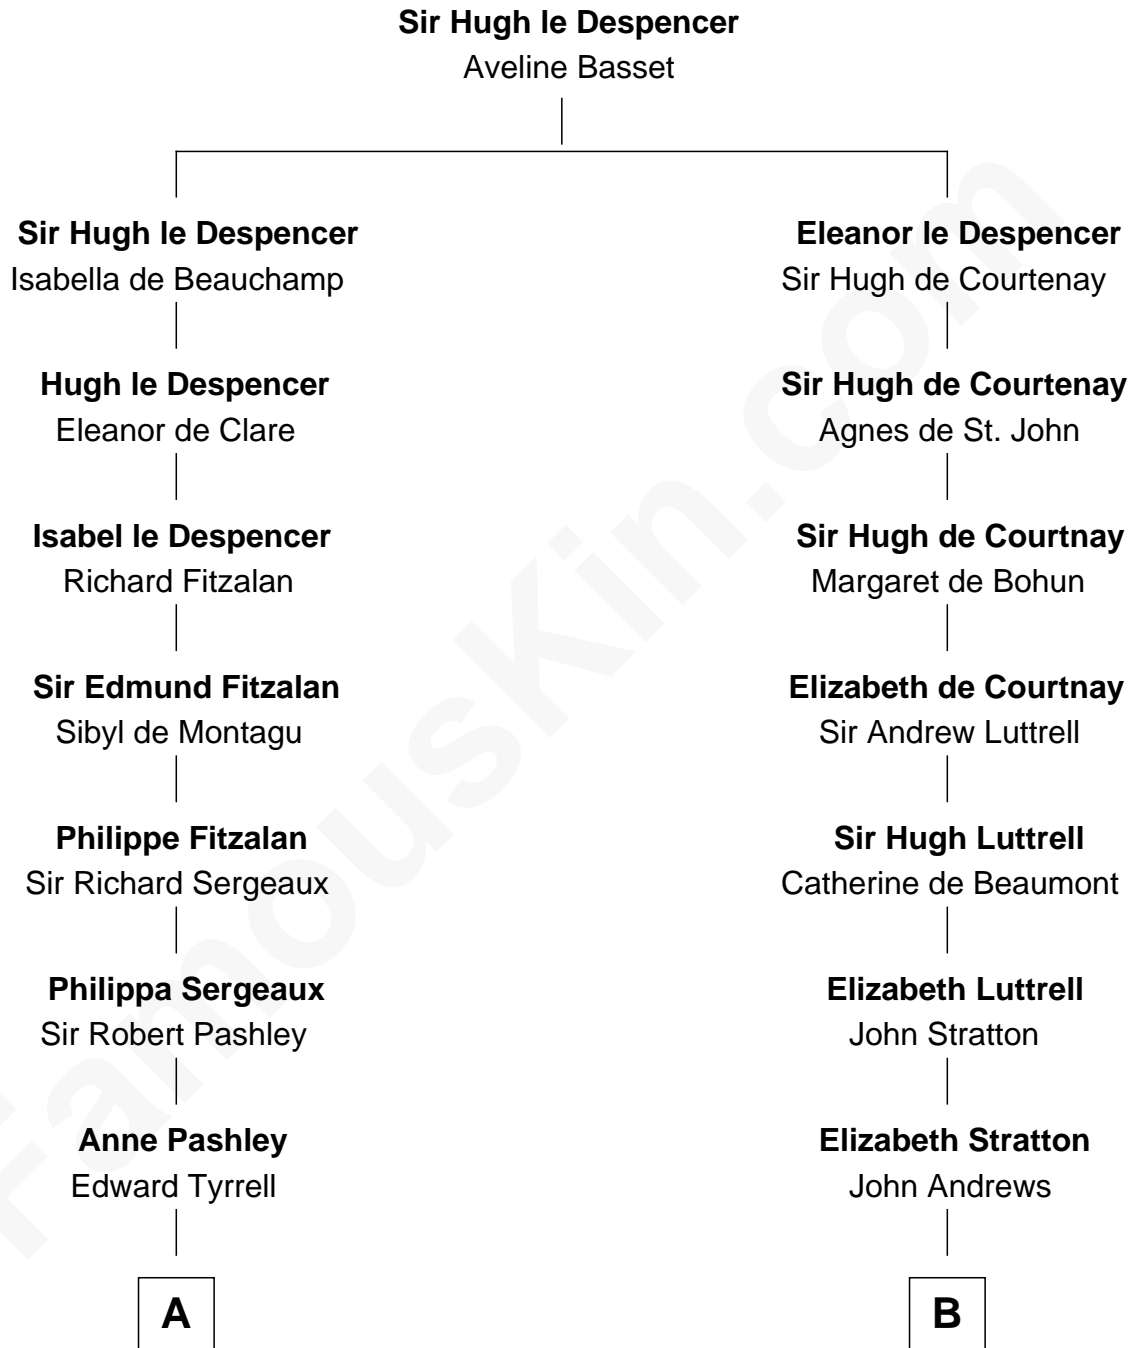

FamousKin.com
Relationship Chart of
General James Longstreet
Confederate Army - U.S. Civil War
 15th cousin 5 times removed of

Carter Braxton
Signer of the Declaration of Independence

C

—
Deliverance Coward

James FitzRandolph

—
Hannah FitzRandolph

William Longstreet

—
James Longstreet

Mary Anna Dent

—
General James Longstreet

Confederate Army - U.S. Civil War

FamousKin.com