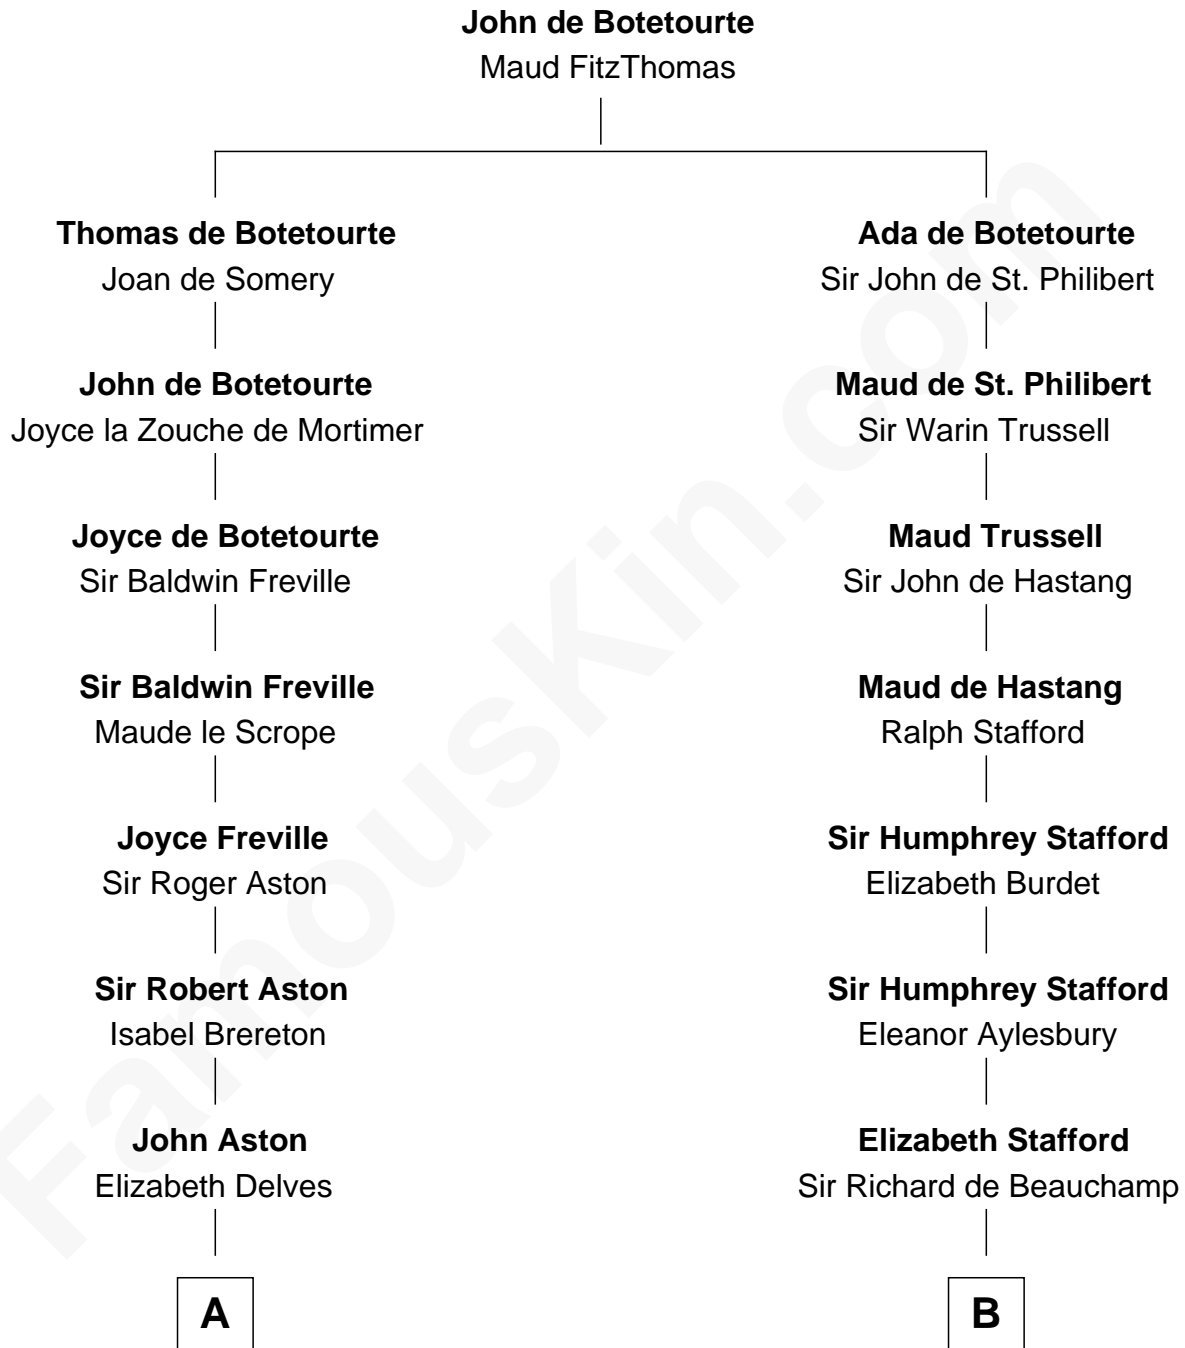

FamousKin.com
Relationship Chart of
General James Longstreet
Confederate Army - U.S. Civil War

18th cousin 1 time removed of

James Madison
4th U.S. President

C

Thomas Marshall Dent

Anne Magruder

Mary Anna Dent

James Longstreet

General James Longstreet

Confederate Army - U.S. Civil War

D

Eleanor Rose Conway

James Madison

James Madison

4th U.S. President