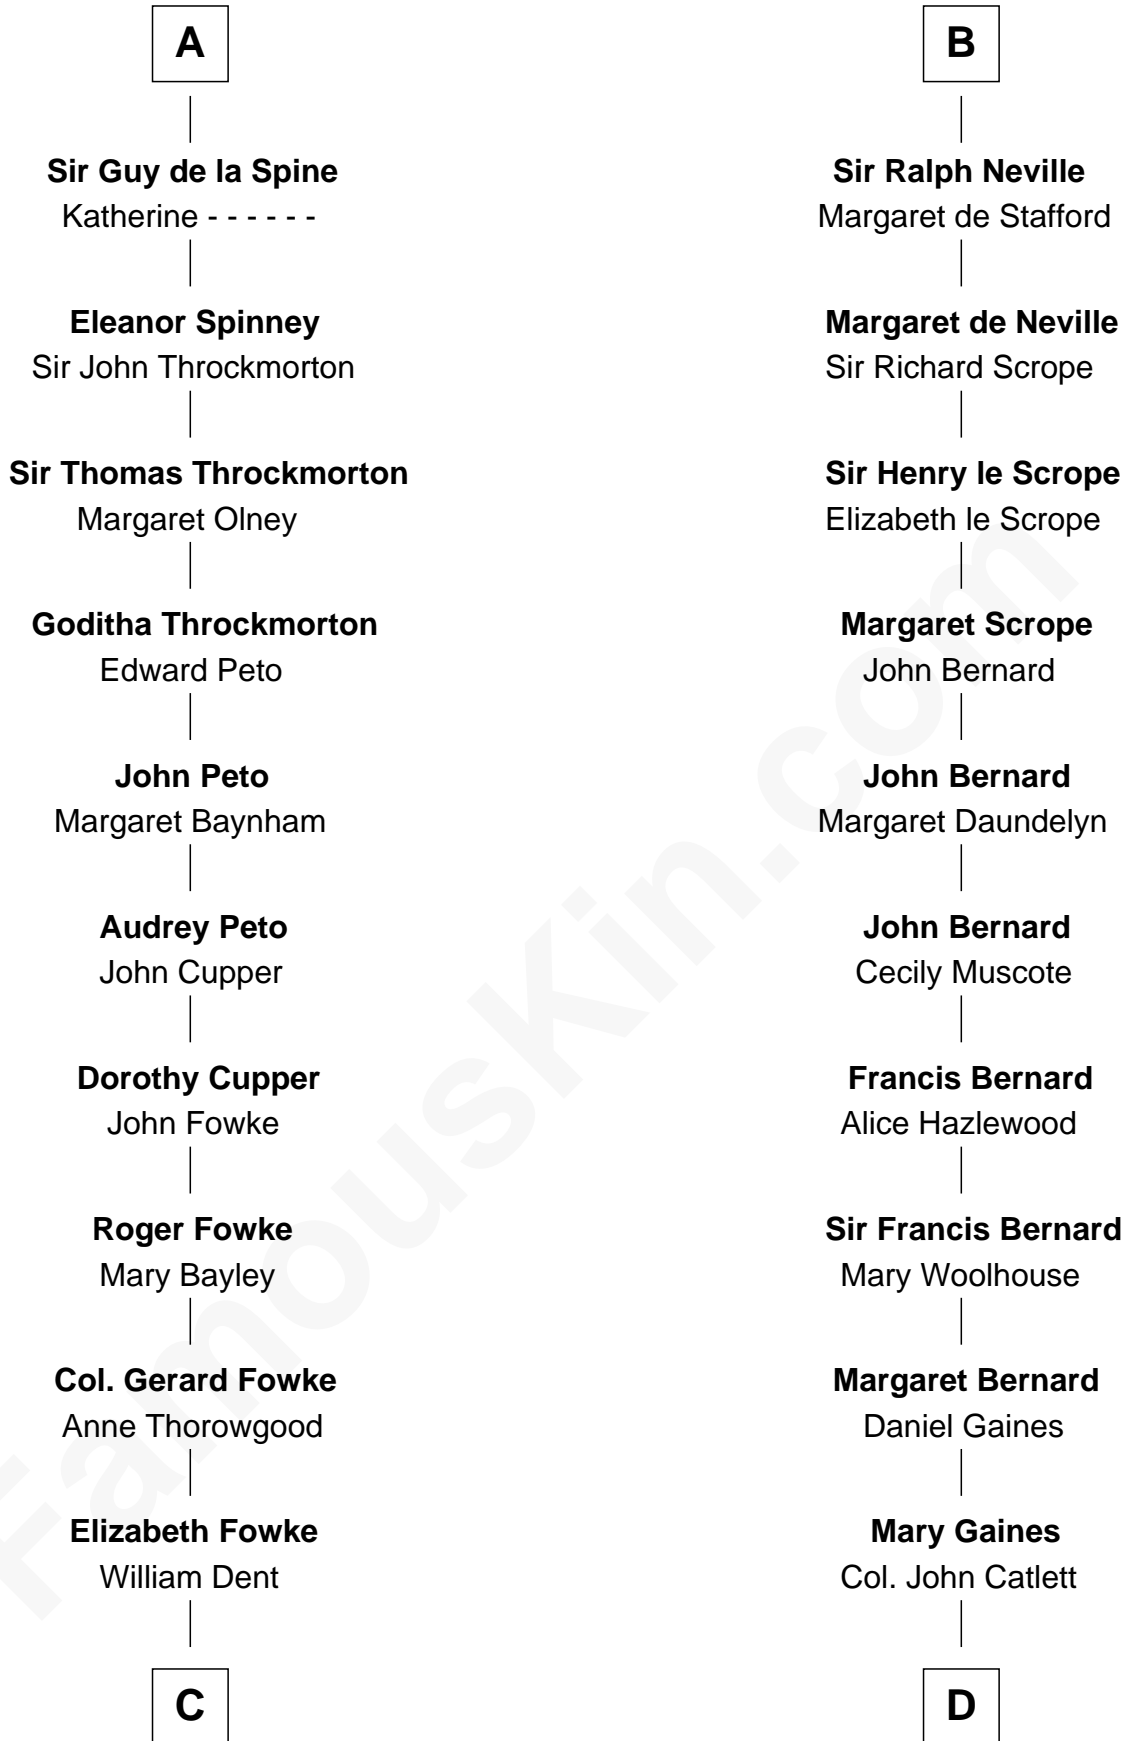

FamousKin.com
Relationship Chart of
General James Longstreet
Confederate Army - U.S. Civil War
 19th cousin 2 times removed of

James Madison
4th U.S. President

C

George Dent
Anne Herbert

John Dent
Sarah Marshall

Thomas Marshall Dent
Anne Magruder

Mary Anna Dent
James Longstreet

General James Longstreet
Confederate Army - U.S. Civil War

D

Rebecca Catlett
Francis Conway

Eleanor Rose Conway
James Madison

James Madison
4th U.S. President