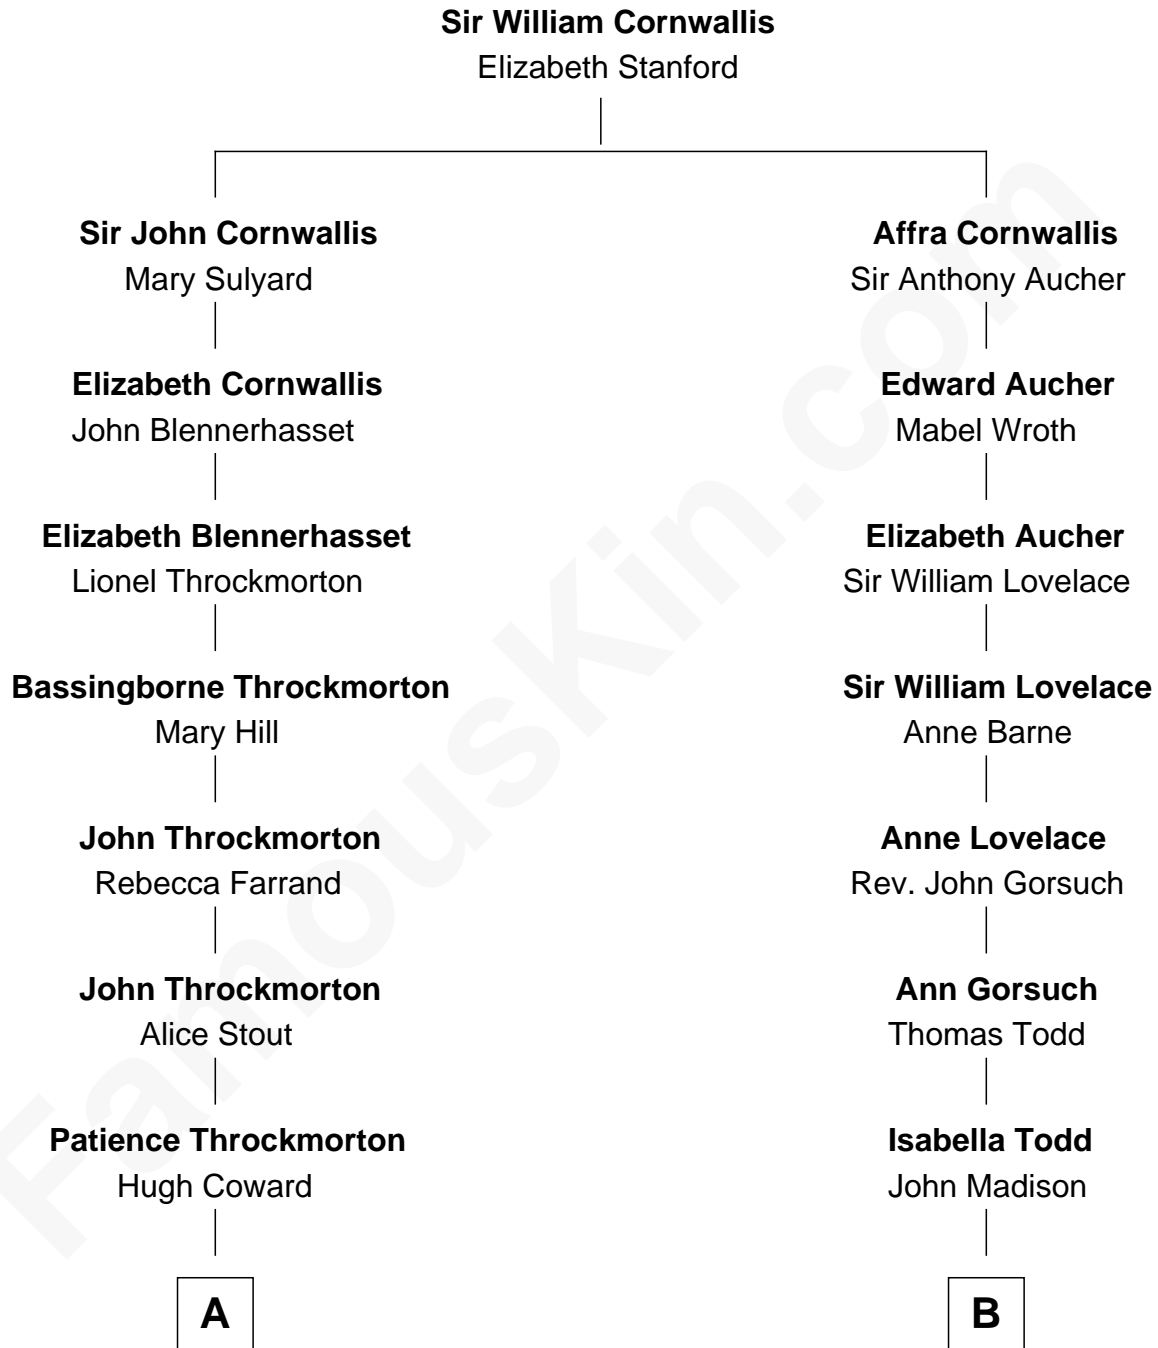

FamousKin.com
Relationship Chart of
General James Longstreet
Confederate Army - U.S. Civil War

9th cousin 2 times removed of

James Madison
4th U.S. President

A

Rev. John Coward

Alice Britton

Deliverance Coward

James FitzRandolph

Hannah FitzRandolph

William Longstreet

James Longstreet

Mary Anna Dent

General James Longstreet

Confederate Army - U.S. Civil War

B

Ambrose Madison

Frances Taylor

James Madison

Eleanor Rose Conway

James Madison

4th U.S. President

FamousKin.com