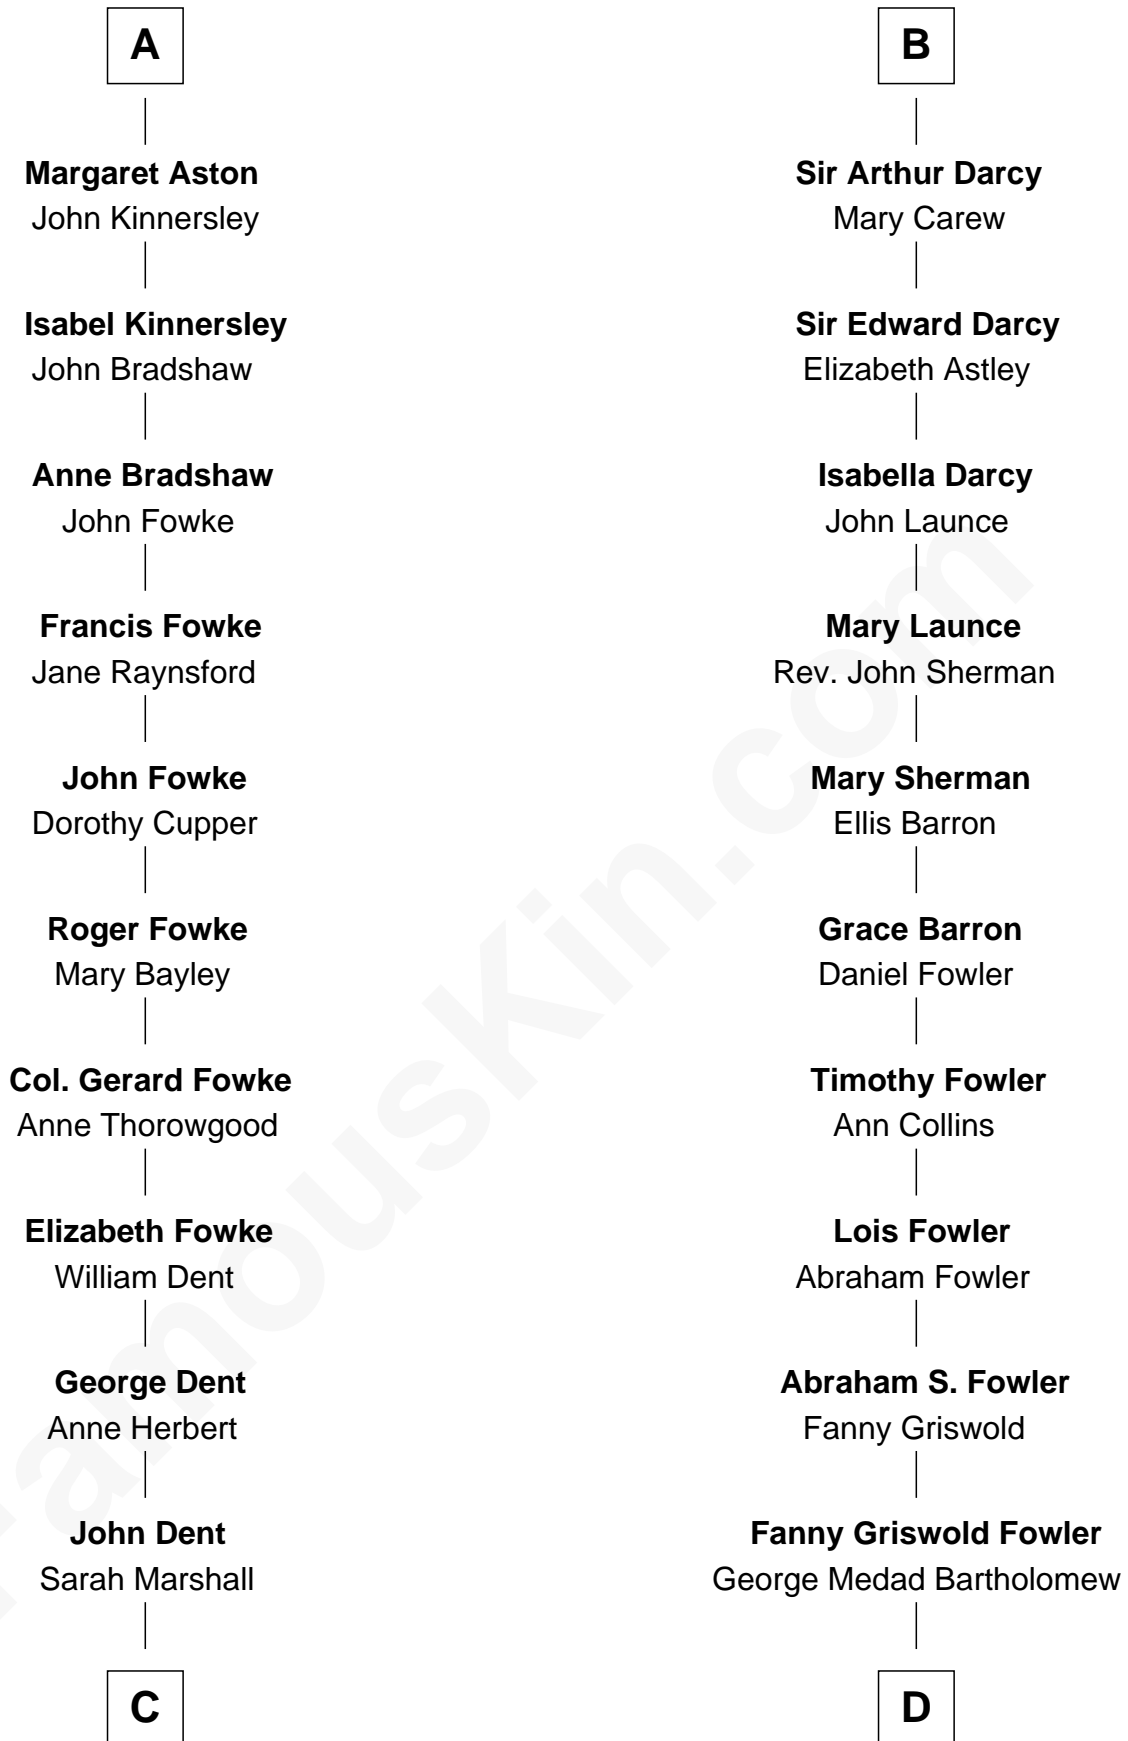

FamousKin.com
Relationship Chart of
General James Longstreet
Confederate Army - U.S. Civil War

19th cousin 1 time removed of
Bill Weld
68th Governor of Massachusetts

C

Thomas Marshall Dent

Anne Magruder

Mary Anna Dent

James Longstreet

General James Longstreet

Confederate Army - U.S. Civil War

D

Fanny Elizabeth Bartholomew

Dr. Francis Minot Weld

Francis Minot Weld

Margaret Low White

David Weld

Mary Blake Nichols

Bill Weld

68th Governor of Massachusetts

FamousKin.com