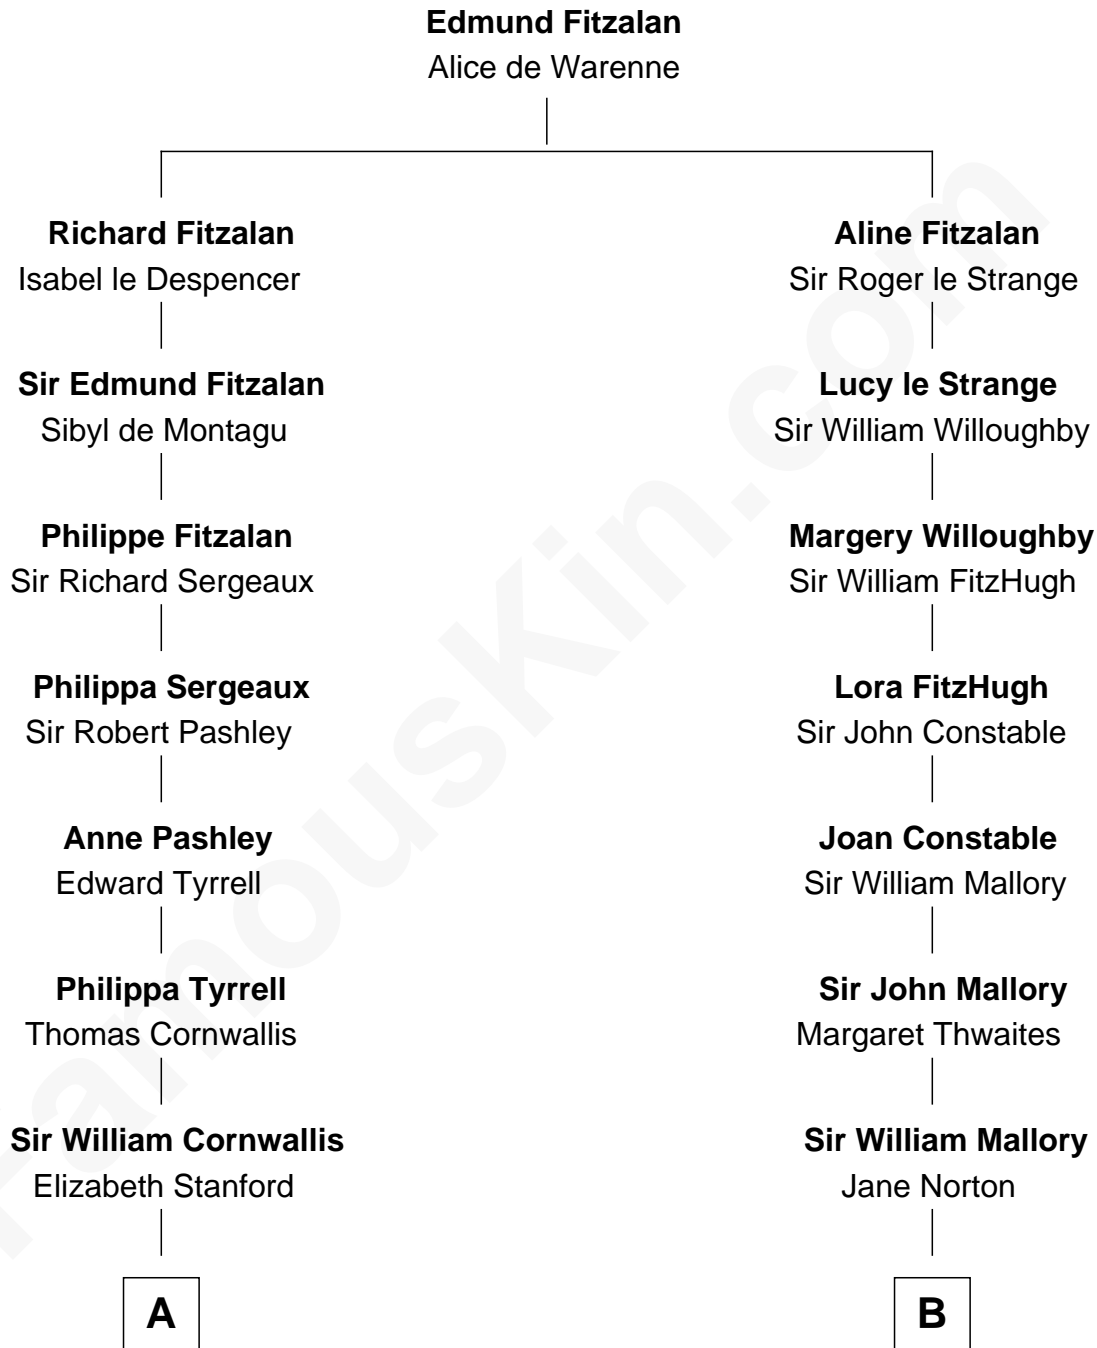

FamousKin.com
Relationship Chart of
General James Longstreet
Confederate Army - U.S. Civil War
 18th cousin 2 times removed of

Tom Hanks
Movie Actor

C

James Longstreet

Mary Anna Dent

General James Longstreet
Confederate Army - U.S. Civil War