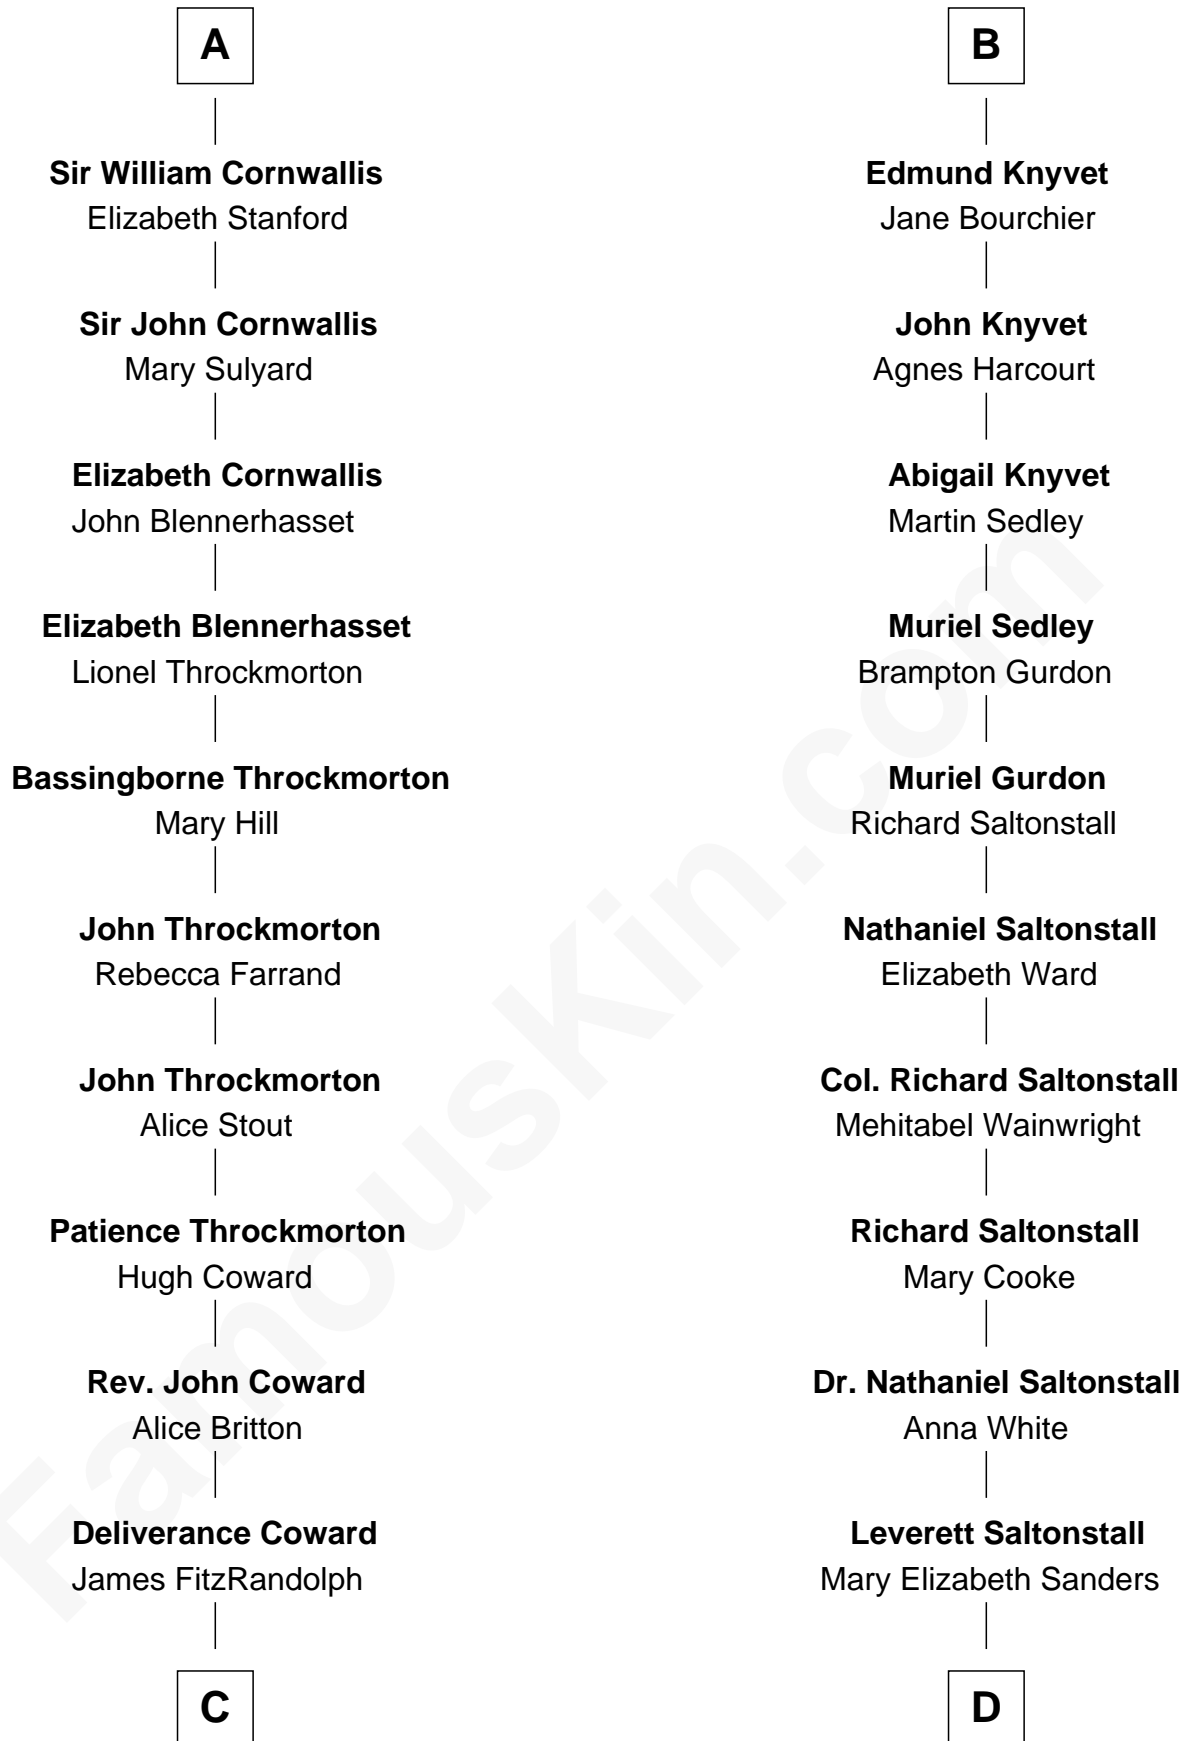

FamousKin.com
Relationship Chart of
General James Longstreet
Confederate Army - U.S. Civil War

19th cousin of

Leverett Saltonstall
55th Governor of Massachusetts

C

Hannah FitzRandolph

William Longstreet

James Longstreet

Mary Anna Dent

General James Longstreet

Confederate Army - U.S. Civil War

D

Leverett Saltonstall

Rose Smith Lee

Richard Middlecott Saltonstall

Eleanor Brooks

Leverett Saltonstall

55th Governor of Massachusetts

FamousKin.com