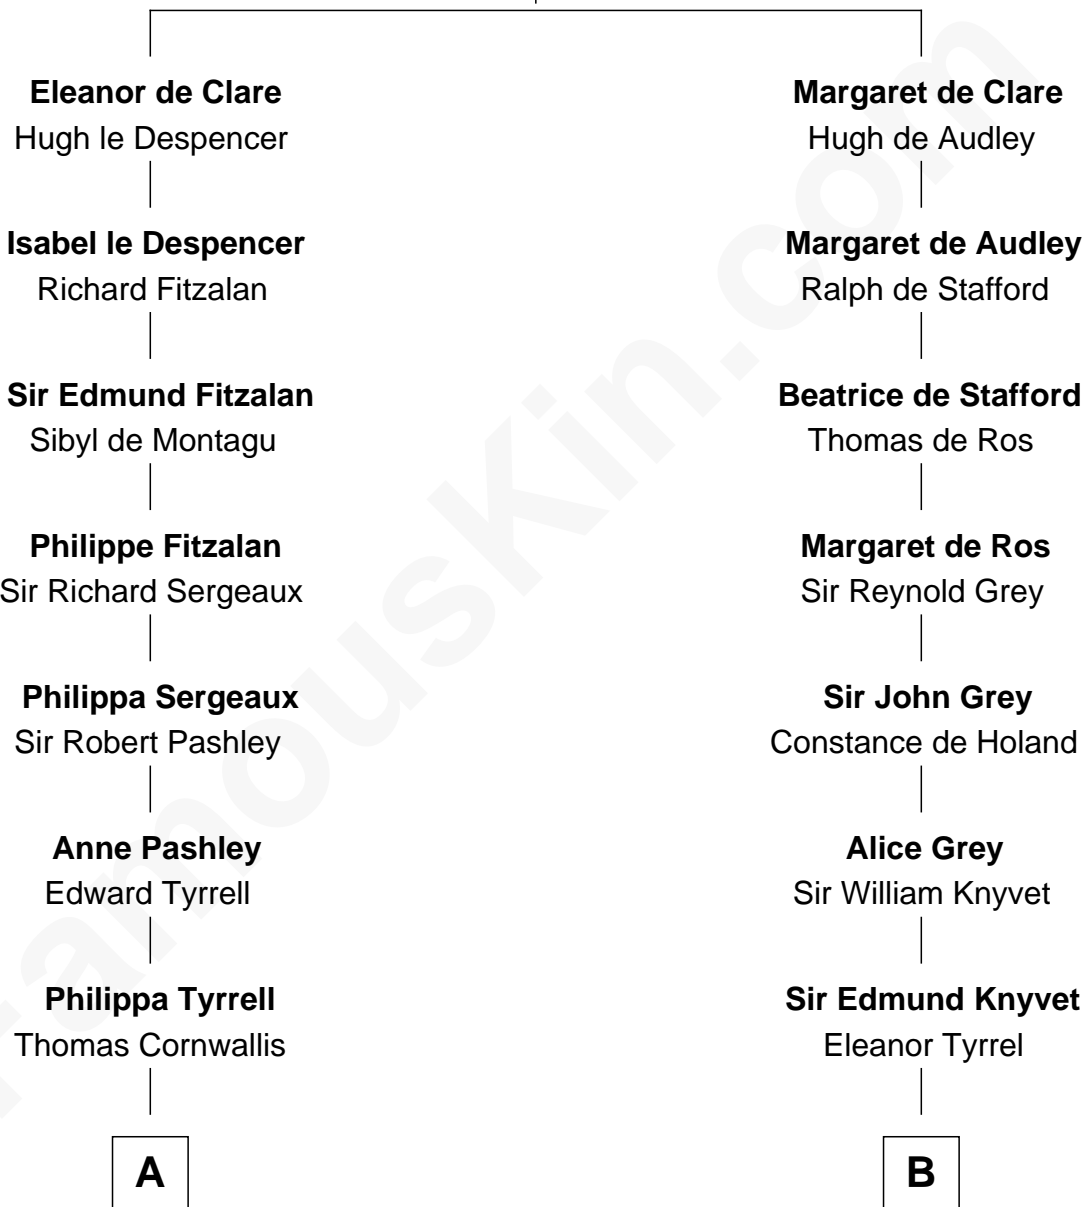

FamousKin.com
Relationship Chart of
General James Longstreet
Confederate Army - U.S. Civil War

19th cousin of

Leverett Saltonstall
55th Governor of Massachusetts

Sir Gilbert de Clare
 Joan of Acre

C

Hannah FitzRandolph

William Longstreet

James Longstreet

Mary Anna Dent

General James Longstreet

Confederate Army - U.S. Civil War

D

Leverett Saltonstall

Rose Smith Lee

Richard Middlecott Saltonstall

Eleanor Brooks

Leverett Saltonstall

55th Governor of Massachusetts

FamousKin.com