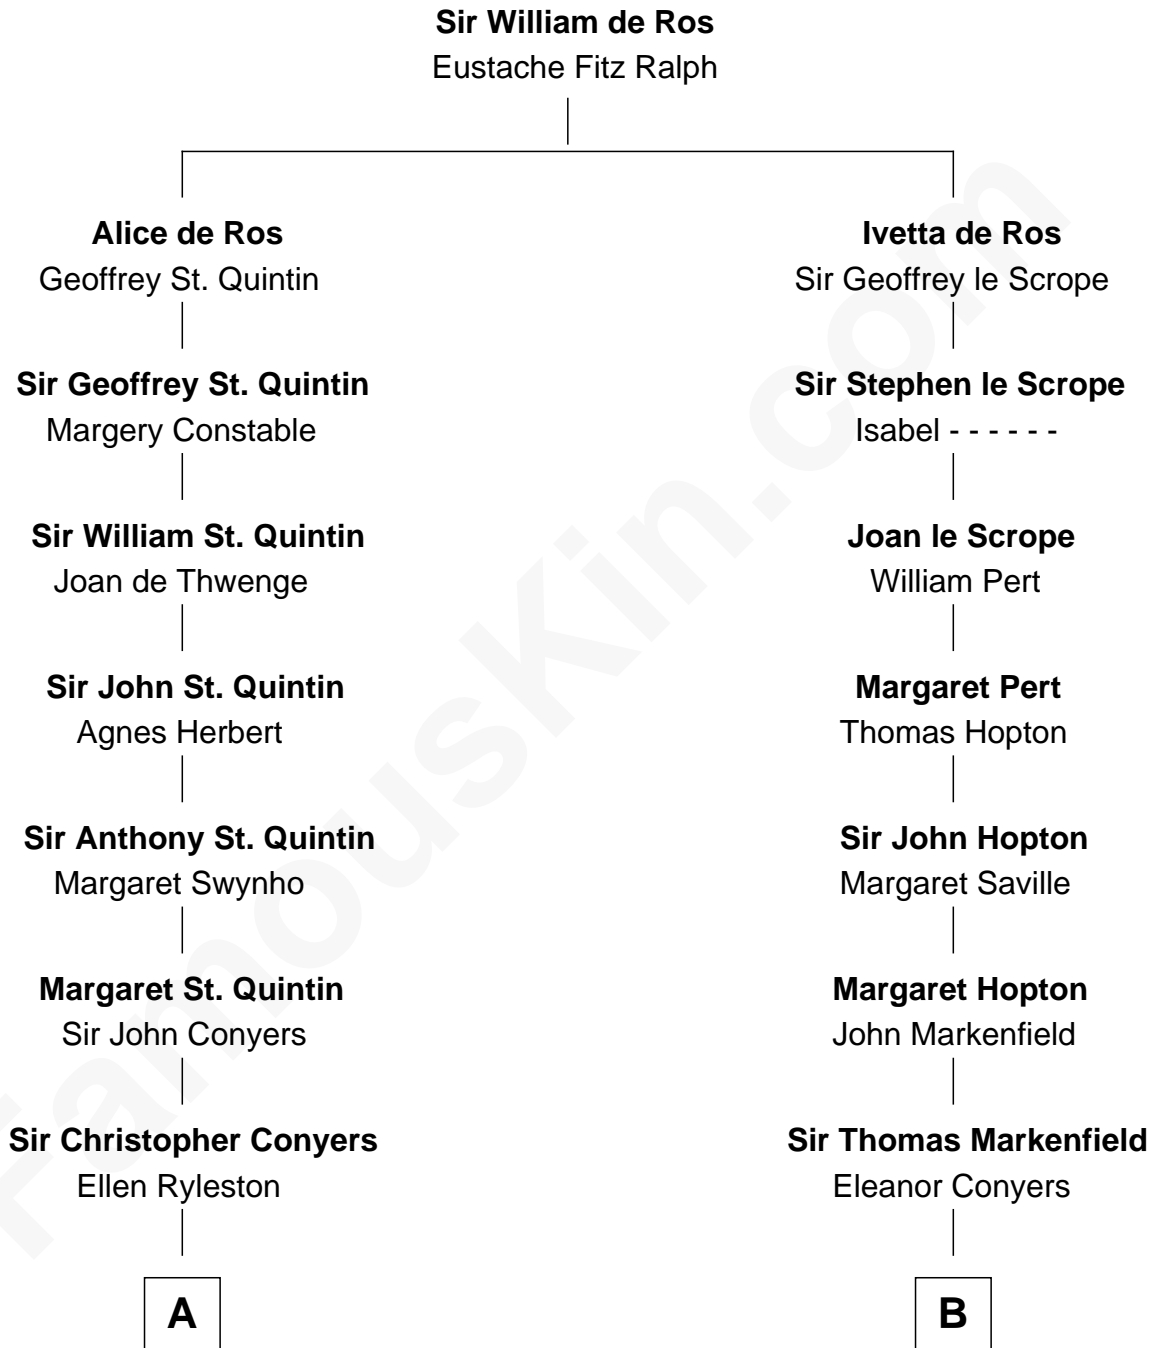

FamousKin.com
Relationship Chart of
General James Longstreet
Confederate Army - U.S. Civil War

18th cousin 2 times removed of
Leverett Saltonstall
55th Governor of Massachusetts

C

James Longstreet

Mary Anna Dent

General James Longstreet
Confederate Army - U.S. Civil War

D

Leverett Saltonstall

Mary Elizabeth Sanders

Leverett Saltonstall
Rose Smith Lee

Richard Middlecott Saltonstall
Eleanor Brooks

Leverett Saltonstall
55th Governor of Massachusetts