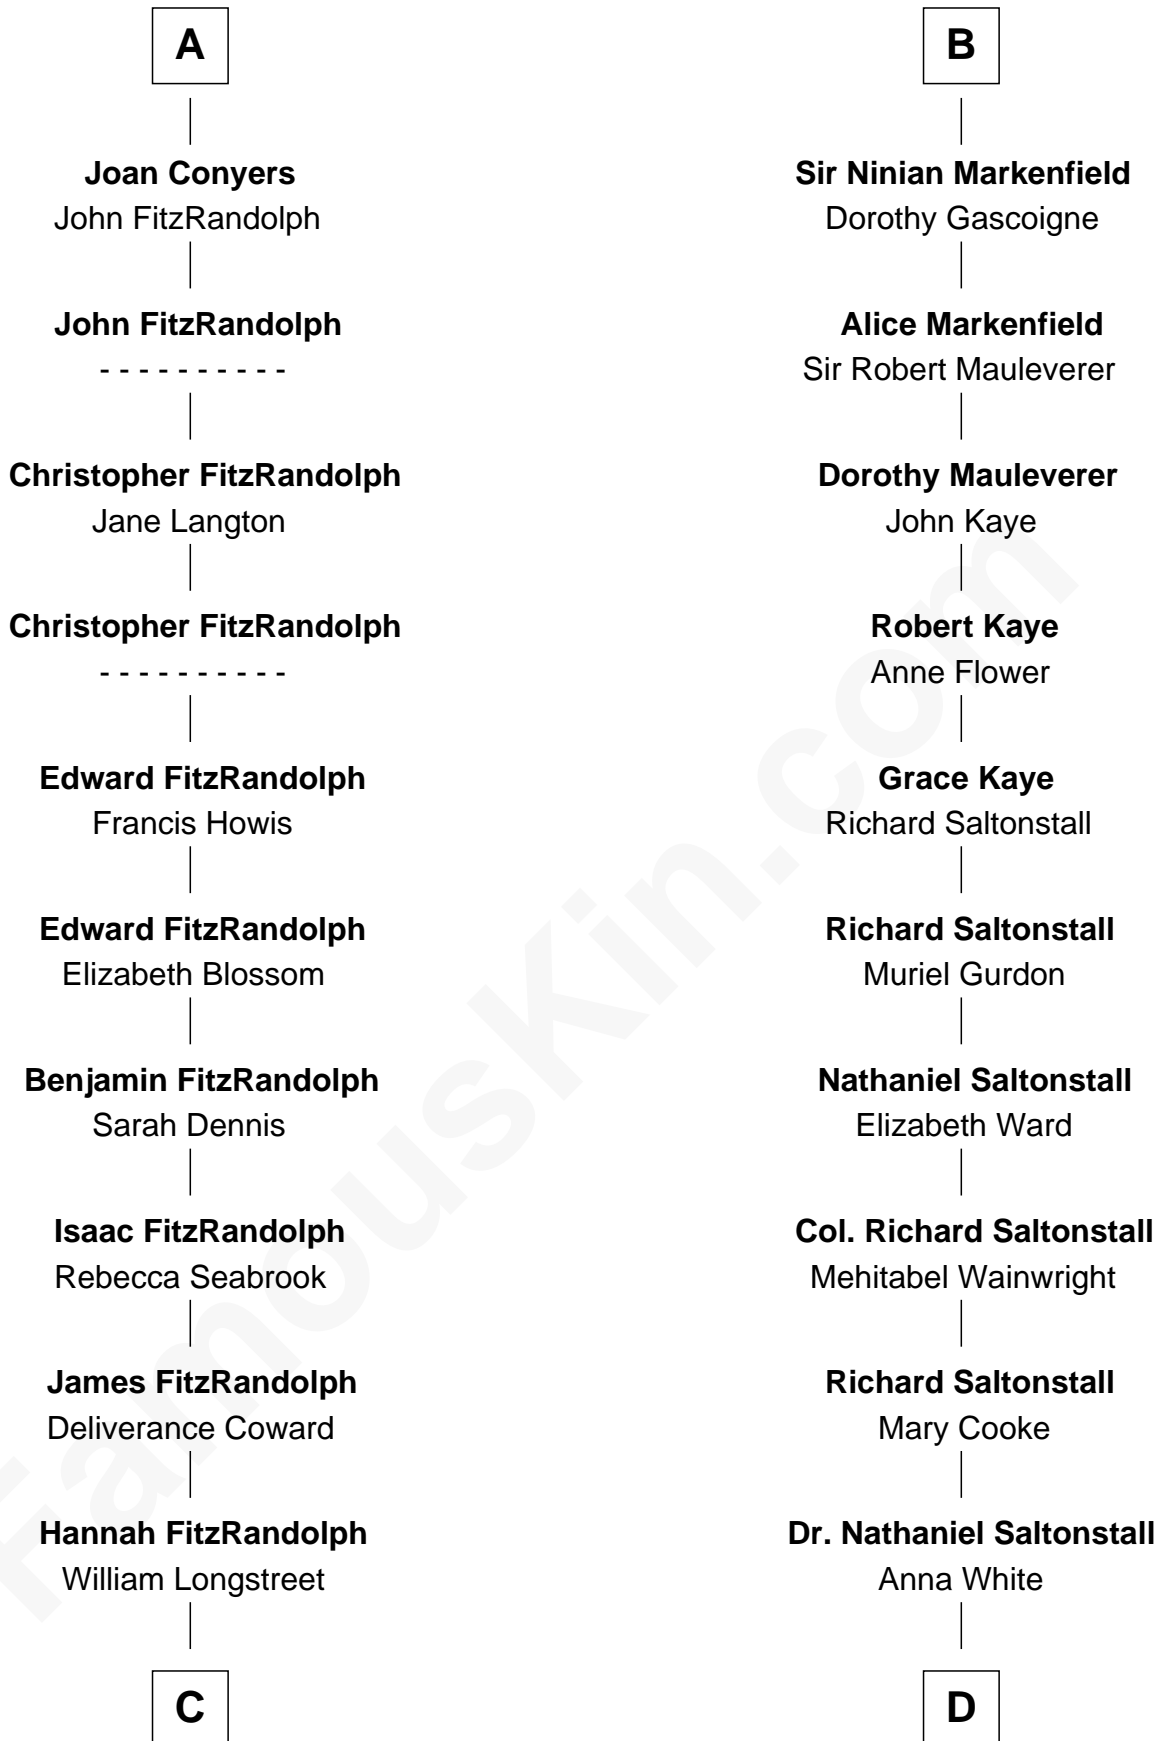

FamousKin.com
Relationship Chart of
General James Longstreet
Confederate Army - U.S. Civil War

18th cousin 2 times removed of
Leverett Saltonstall
55th Governor of Massachusetts

C

James Longstreet

Mary Anna Dent

General James Longstreet
Confederate Army - U.S. Civil War

D

Leverett Saltonstall

Mary Elizabeth Sanders

Leverett Saltonstall
Rose Smith Lee

Richard Middlecott Saltonstall
Eleanor Brooks

Leverett Saltonstall
55th Governor of Massachusetts

FamousKin.com