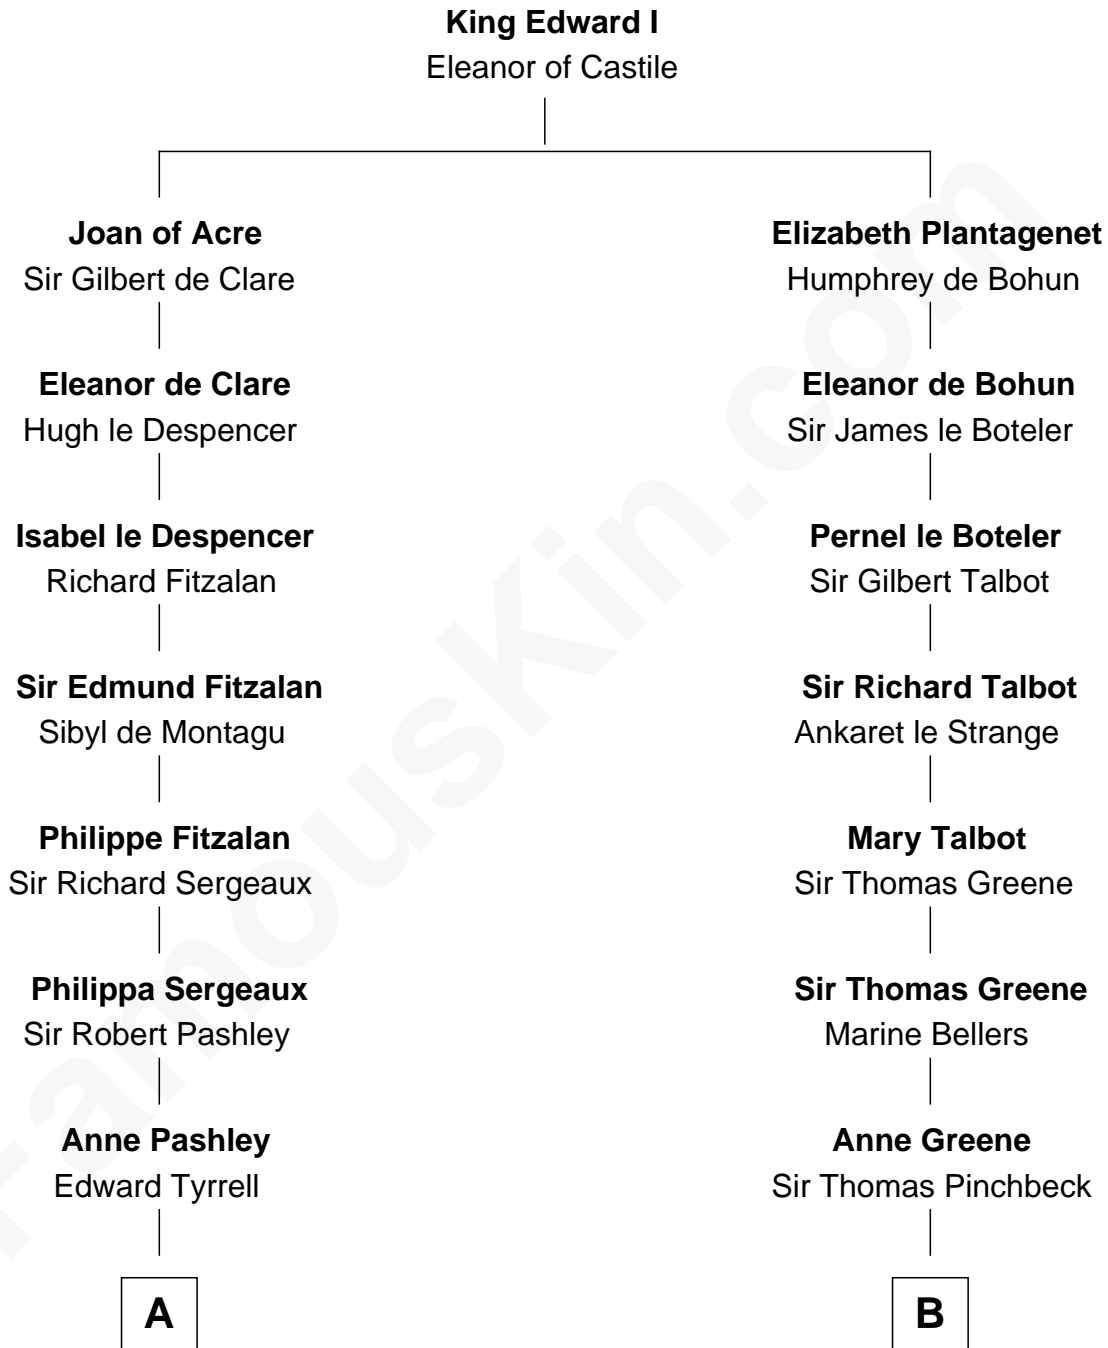

**FamousKin.com**  
**Relationship Chart of**  
**General James Longstreet**  
*Confederate Army - U.S. Civil War*  
 16th cousin 4 times removed of

**Charles Carroll**  
*Signer of the Declaration of Independence*

**C**

—  
**Deliverance Coward**

James FitzRandolph

—  
**Hannah FitzRandolph**

William Longstreet

—  
**James Longstreet**

Mary Anna Dent

—  
**General James Longstreet**