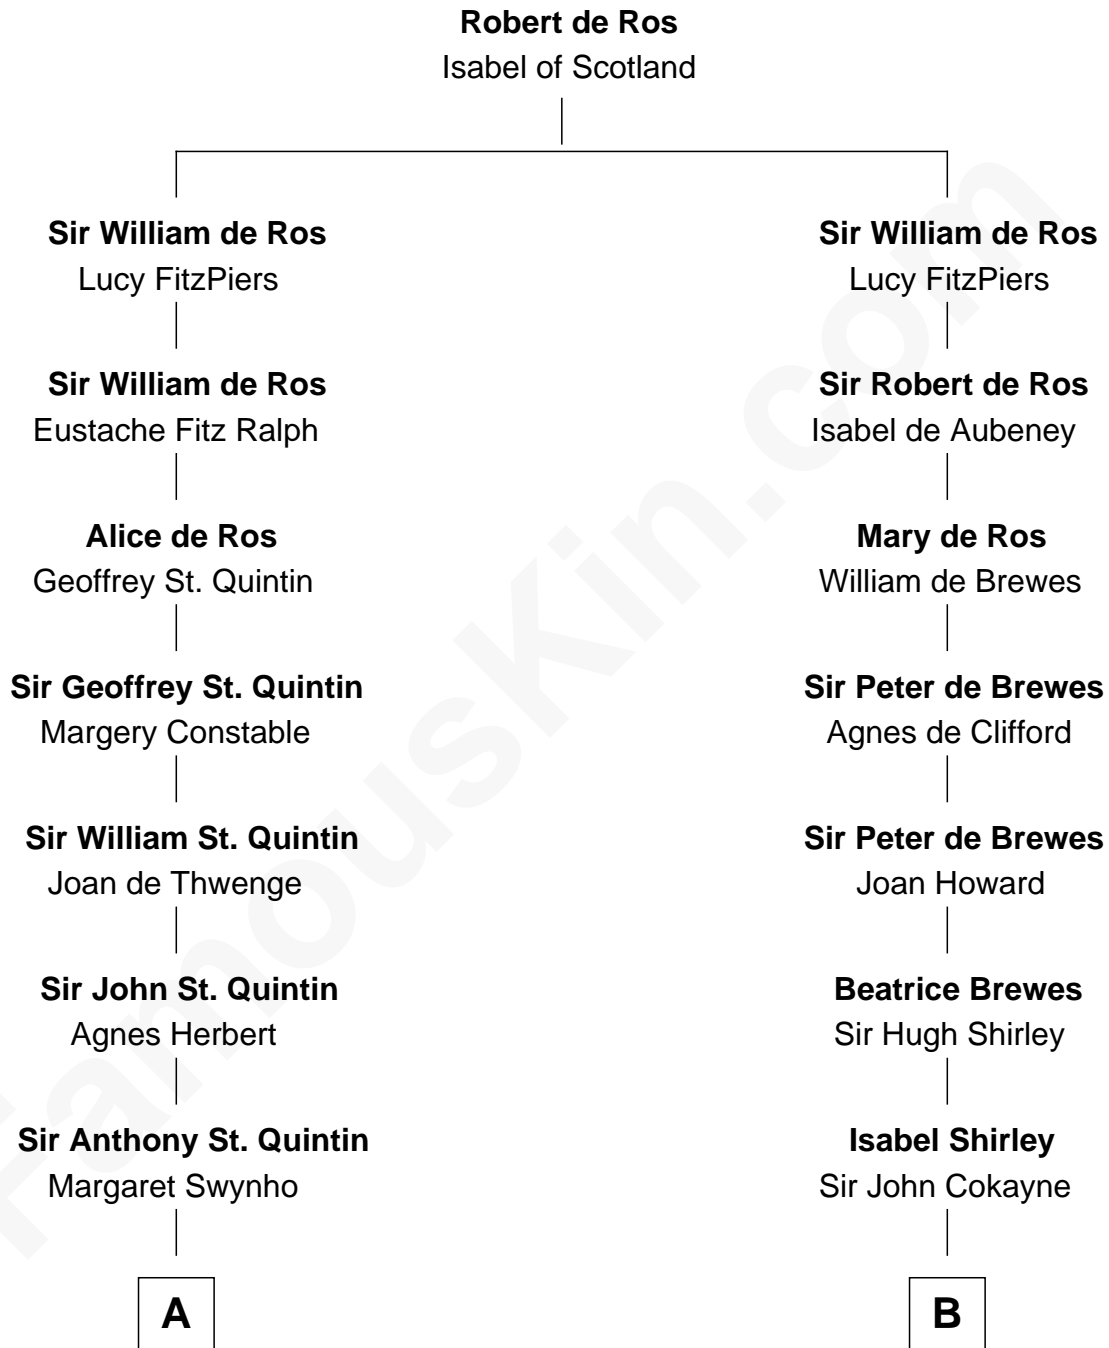

FamousKin.com
Relationship Chart of
General James Longstreet
Confederate Army - U.S. Civil War
 18th cousin 2 times removed of

Charles Carroll
Signer of the Declaration of Independence

C

James FitzRandolph
Deliverance Coward

Hannah FitzRandolph
William Longstreet

James Longstreet
Mary Anna Dent

General James Longstreet
Confederate Army - U.S. Civil War

D

Elizabeth Brooke
Charles Carroll

Charles Carroll
Signer of Declaration of Independence