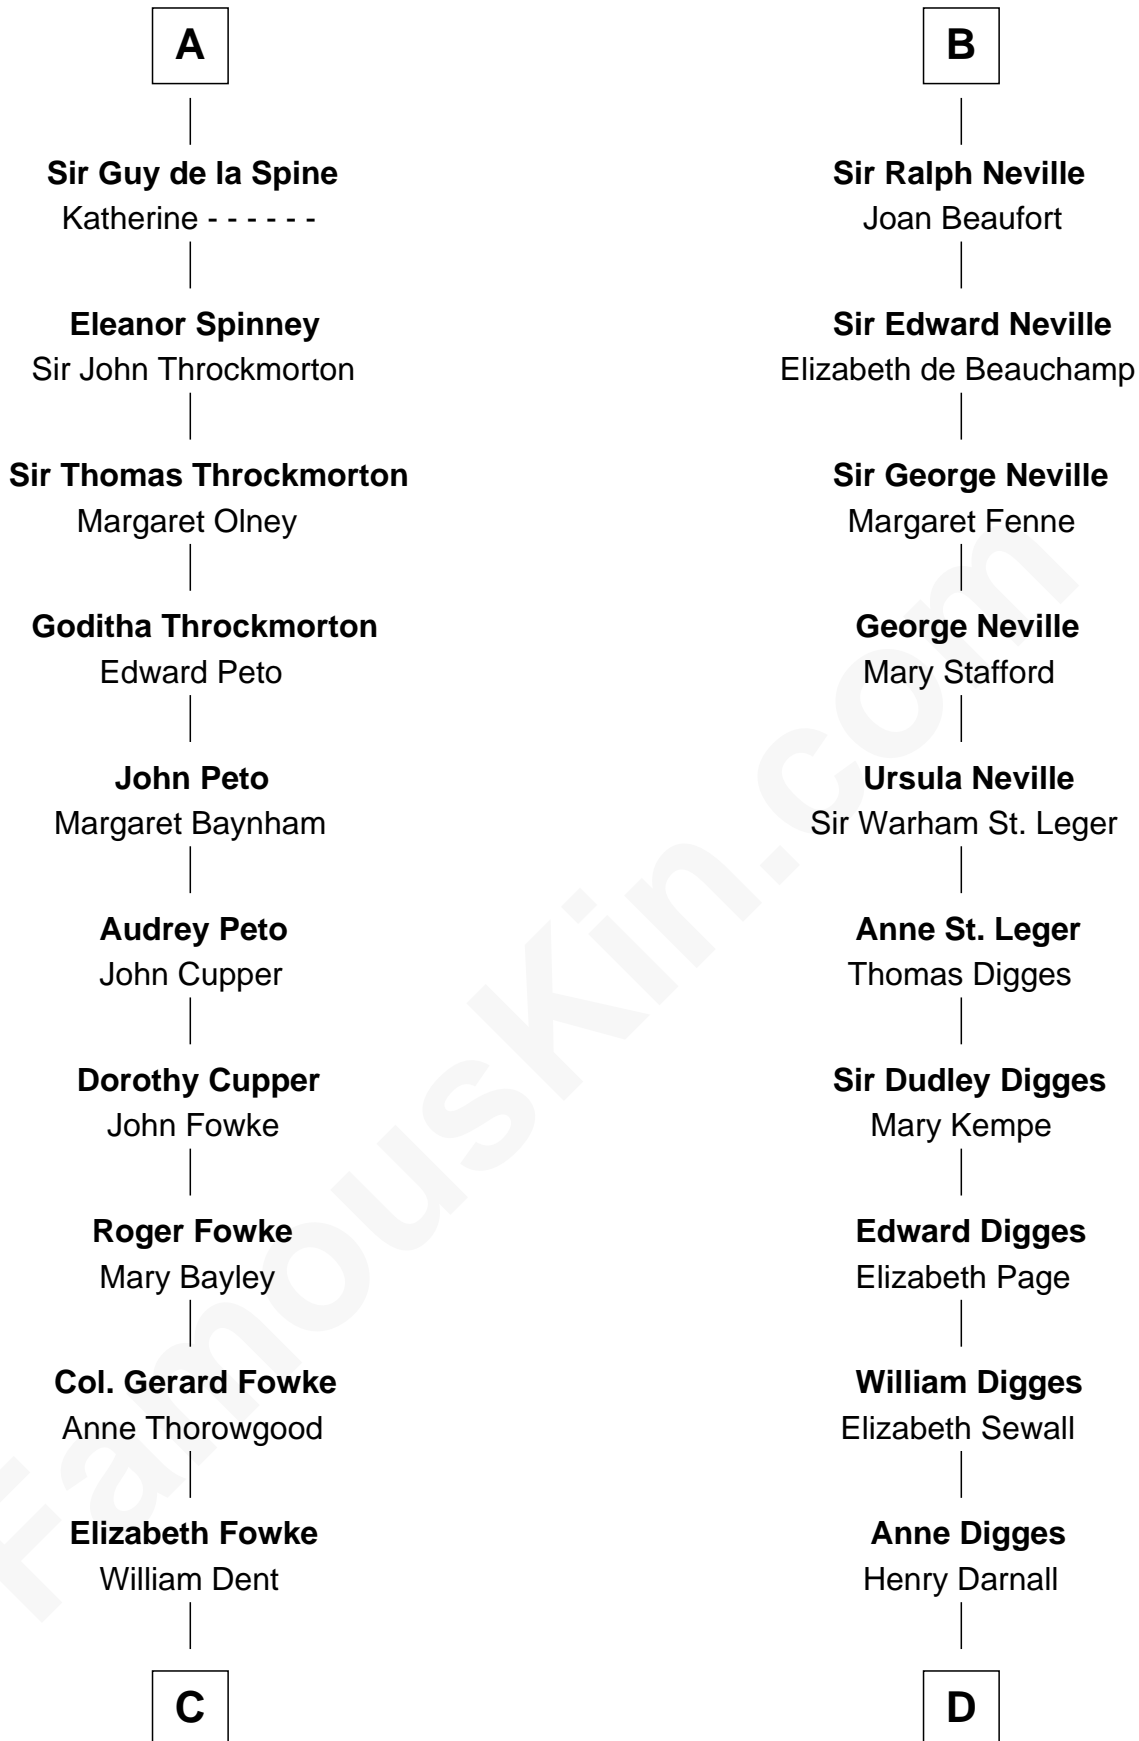

FamousKin.com
Relationship Chart of
General James Longstreet
Confederate Army - U.S. Civil War
 18th cousin 3 times removed of

Daniel Carroll
Signer of the U.S. Constitution

C

George Dent
Anne Herbert

John Dent
Sarah Marshall

Thomas Marshall Dent
Anne Magruder

Mary Anna Dent
James Longstreet

General James Longstreet
Confederate Army - U.S. Civil War

D

Eleanor Darnall
Daniel Carroll

Daniel Carroll
Signer of the U.S. Constitution