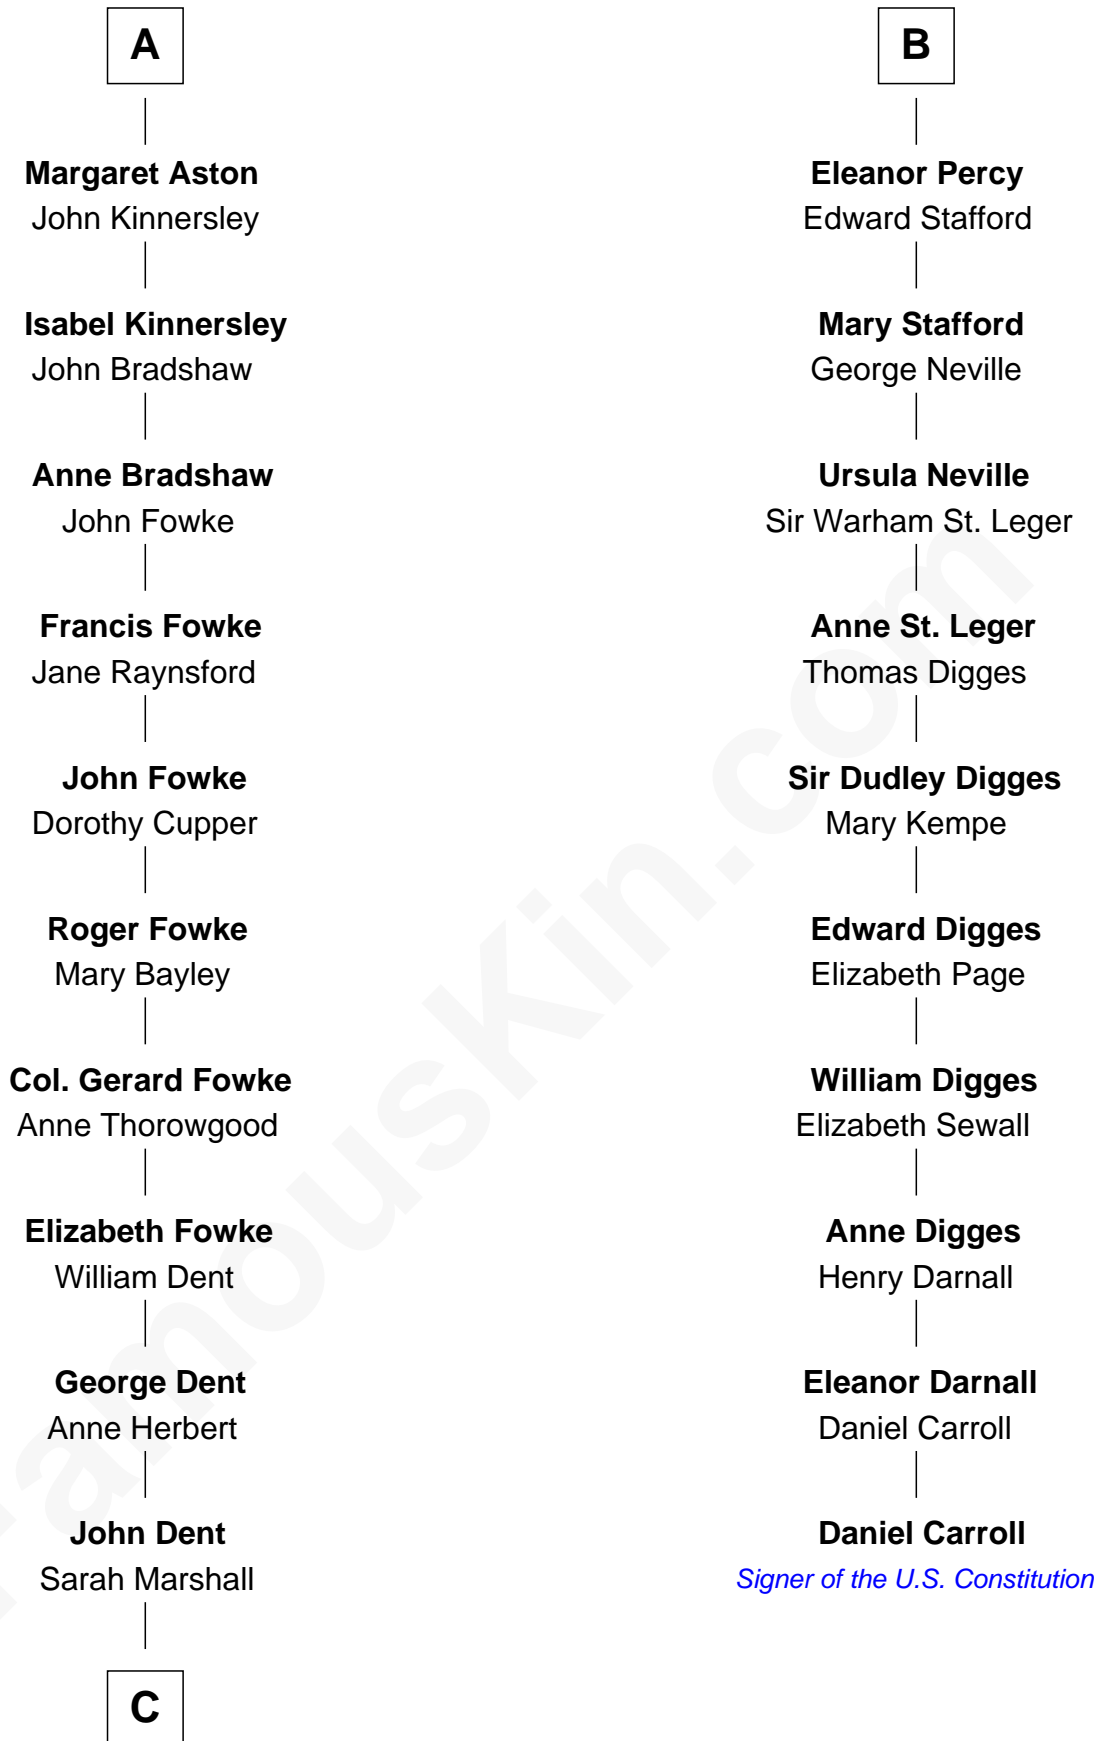

FamousKin.com
Relationship Chart of
General James Longstreet
Confederate Army - U.S. Civil War
 16th cousin 3 times removed of

Daniel Carroll
Signer of the U.S. Constitution

Bartholomew de Badlesmere
 Margaret de Clare

Margery de Badlesmere

Sir William de Ros

Maud de Roos

John de Welles

Margery de Welles

Stephen le Scrope

Maude le Scrope

Sir Baldwin Freville

Sir Edmund Mortimer

Sir Roger de Mortimer

Philippa de Montagu

Edmund Mortimer

Philippa Plantagenet

Elizabeth Mortimer

Sir Henry Percy

Sir Henry Percy

Eleanor Neville

Sir Henry Percy

Eleanor Poynings

Henry Percy

Maud Herbert

B

C

—
Thomas Marshall Dent