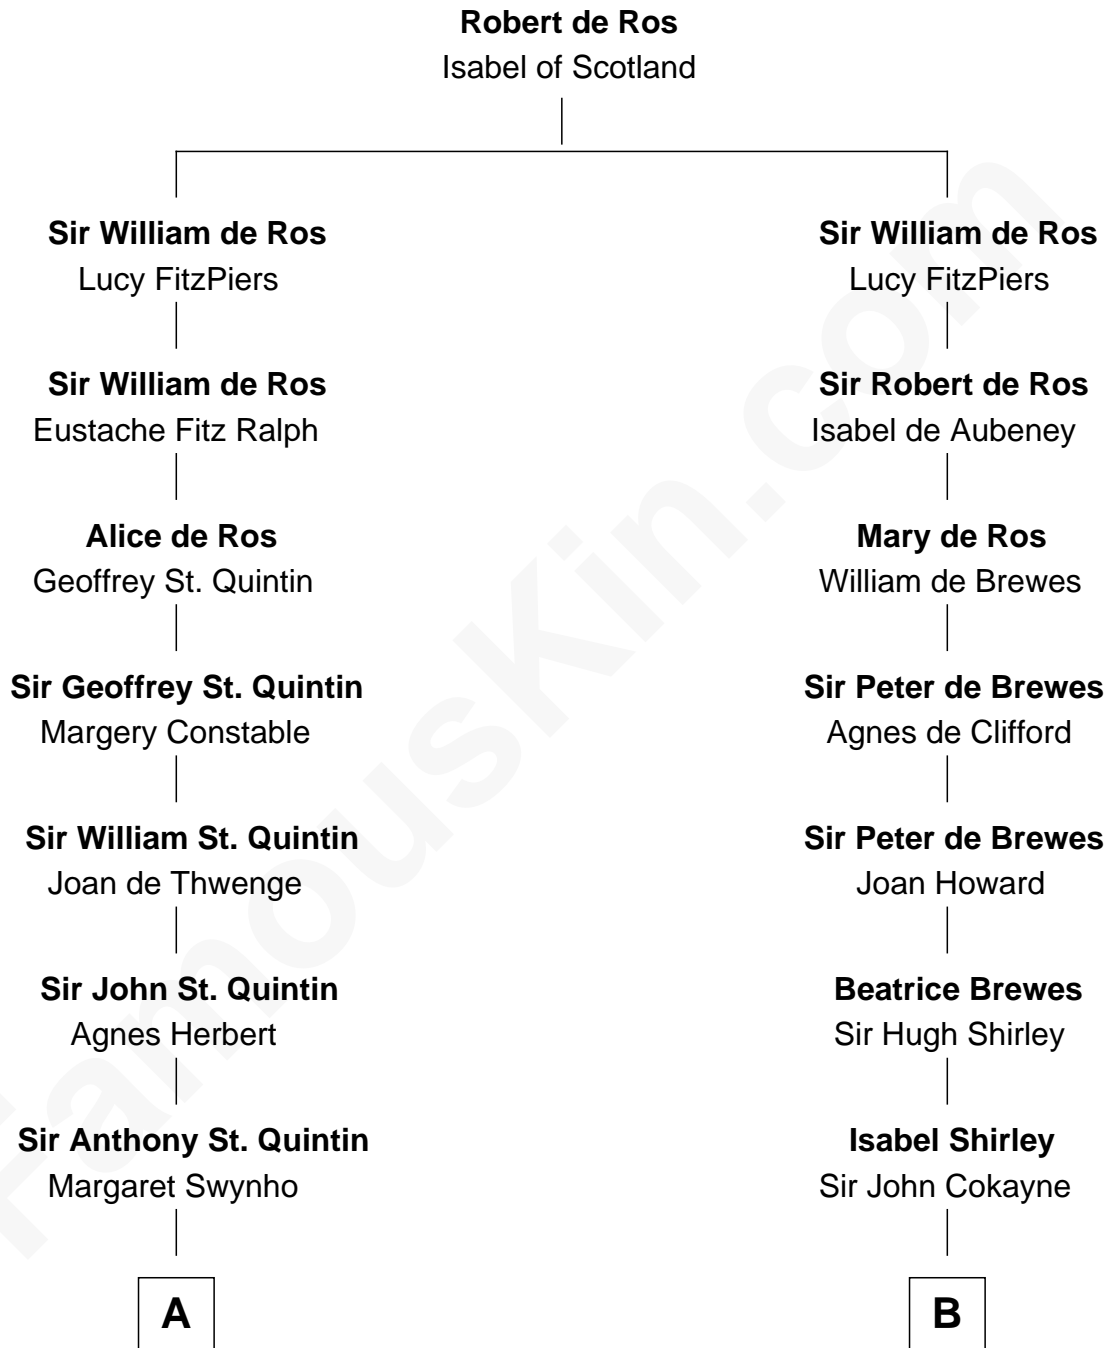

FamousKin.com
Relationship Chart of
General James Longstreet
Confederate Army - U.S. Civil War
 18th cousin 2 times removed of

Daniel Carroll
Signer of the U.S. Constitution

C

James FitzRandolph
Deliverance Coward

Hannah FitzRandolph
William Longstreet

James Longstreet
Mary Anna Dent

General James Longstreet
Confederate Army - U.S. Civil War

D

Eleanor Darnall
Daniel Carroll

Daniel Carroll
Signer of the U.S. Constitution