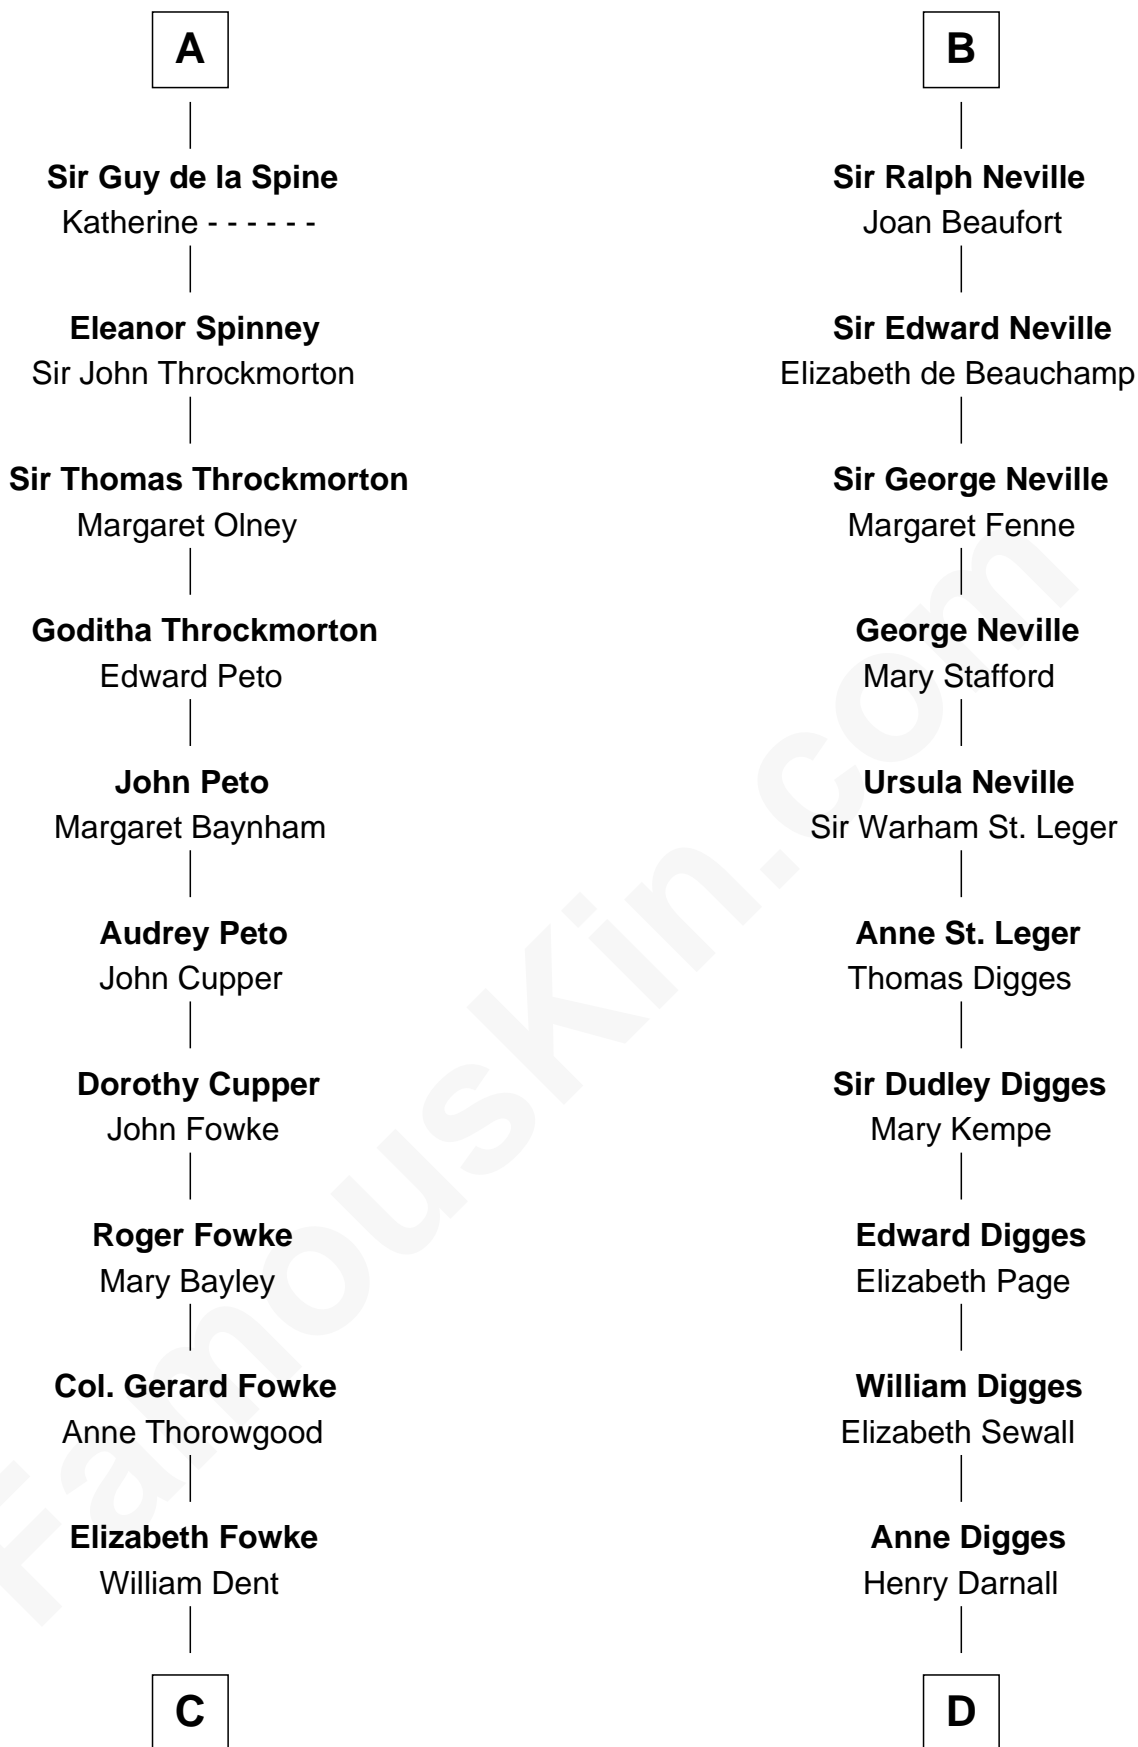

FamousKin.com
Relationship Chart of
General James Longstreet
Confederate Army - U.S. Civil War
 18th cousin 3 times removed of

John Carroll
Founder of Georgetown University

C

George Dent
Anne Herbert

John Dent
Sarah Marshall

Thomas Marshall Dent
Anne Magruder

Mary Anna Dent
James Longstreet

General James Longstreet
Confederate Army - U.S. Civil War

D

Eleanor Darnall
Daniel Carroll

John Carroll
Founder, Georgetown University

FamousKin.com