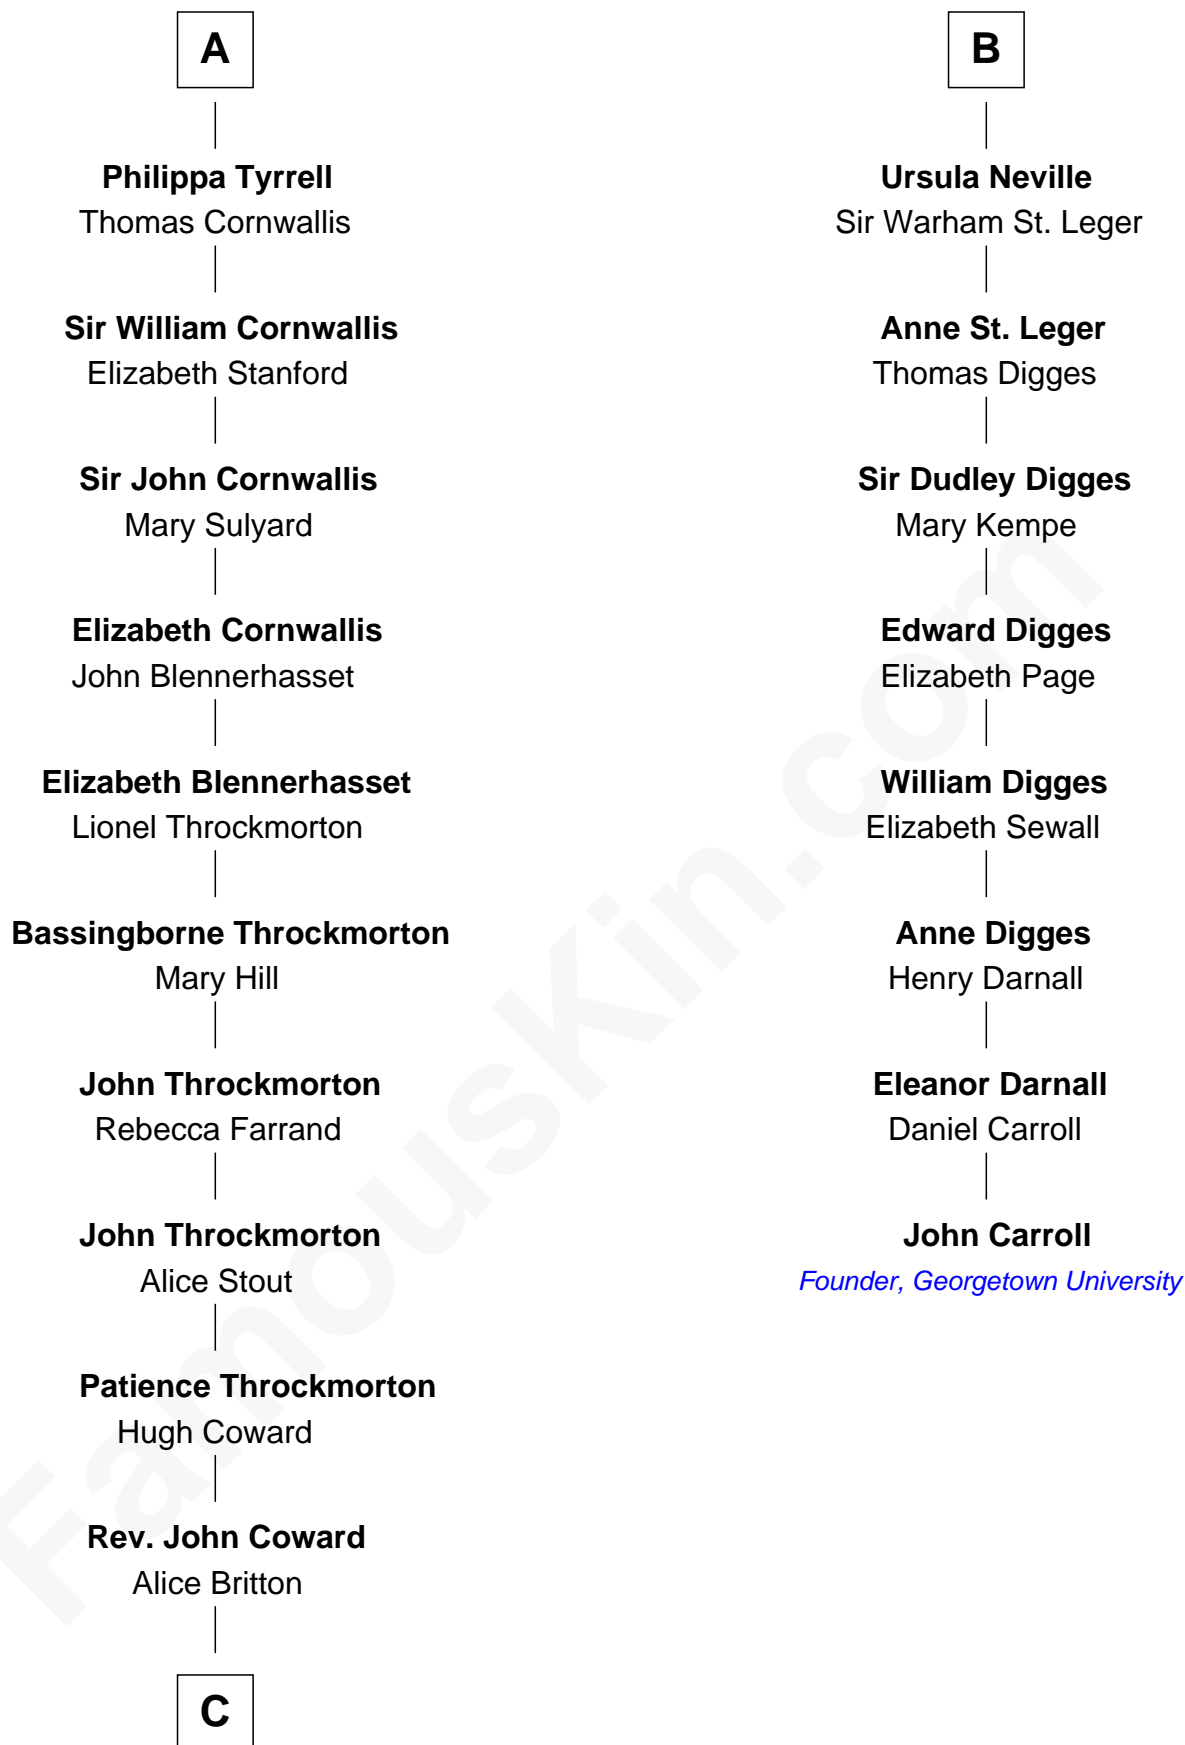

**FamousKin.com**  
**Relationship Chart of**  
**General James Longstreet**  
*Confederate Army - U.S. Civil War*  
**14th cousin 6 times removed of**

**John Carroll**  
*Founder of Georgetown University*

**C**

—  
**Deliverance Coward**

James FitzRandolph

—  
**Hannah FitzRandolph**

William Longstreet

—  
**James Longstreet**

Mary Anna Dent

—  
**General James Longstreet**