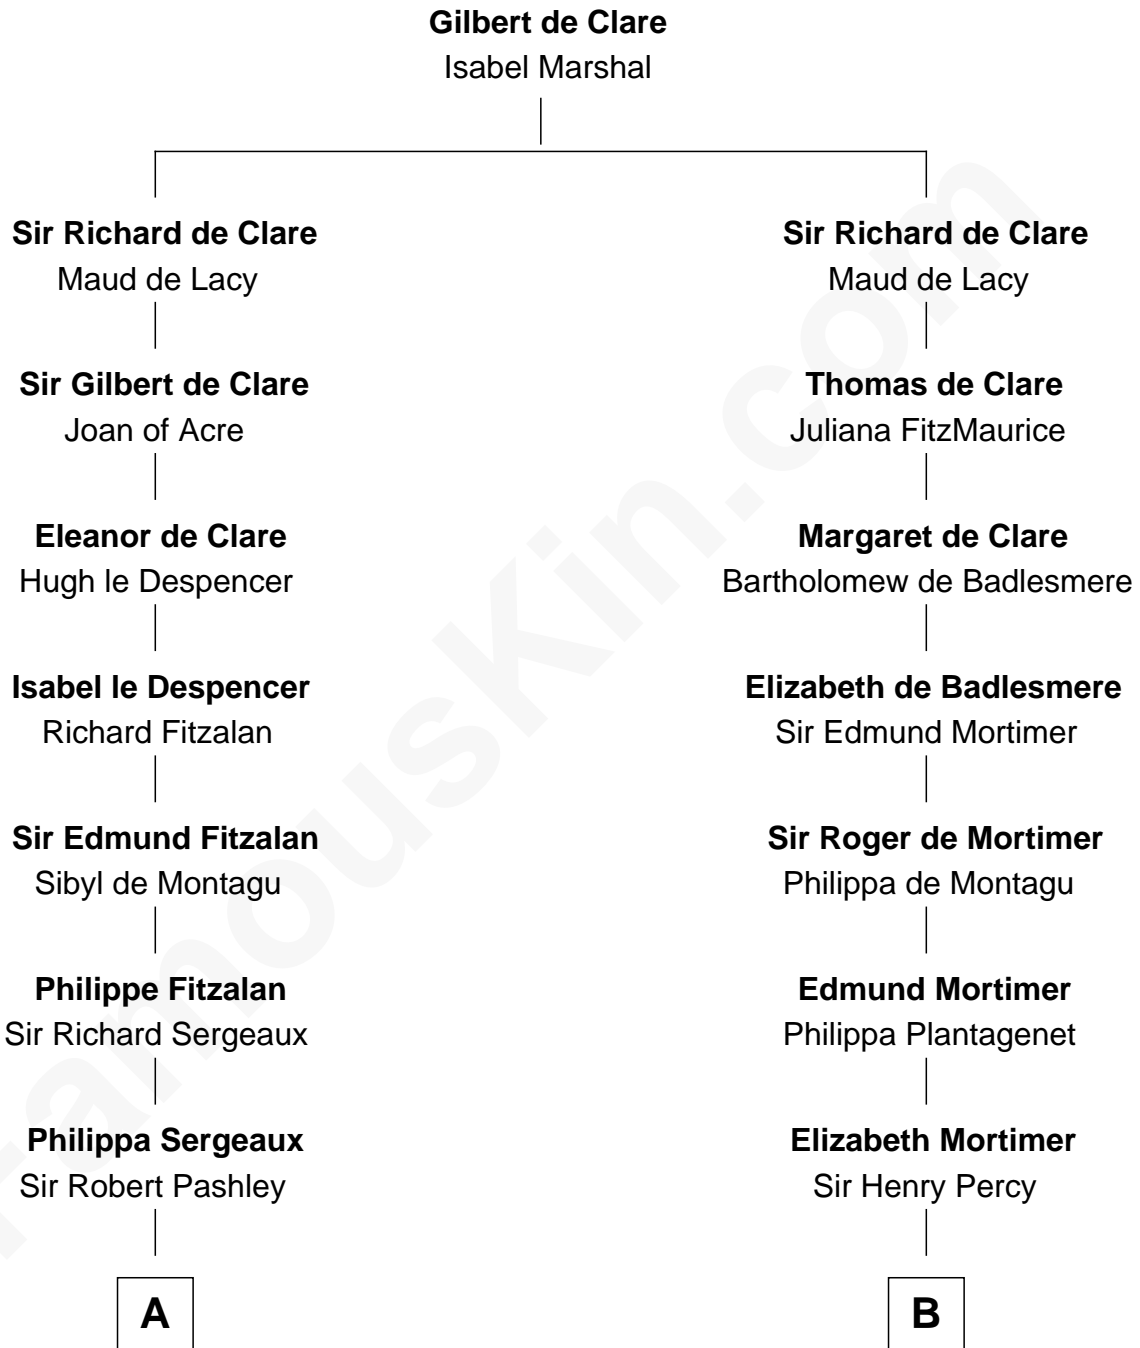

**FamousKin.com**  
**Relationship Chart of**  
**General James Longstreet**  
*Confederate Army - U.S. Civil War*  
 19th cousin 2 times removed of

**John Carroll**  
*Founder of Georgetown University*

**C**

**Rev. John Coward**

Alice Britton

**Deliverance Coward**

James FitzRandolph

**Hannah FitzRandolph**

William Longstreet

**James Longstreet**

Mary Anna Dent

**General James Longstreet**

*Confederate Army - U.S. Civil War*

**D**

**Anne Digges**

Henry Darnall

**Eleanor Darnall**

Daniel Carroll