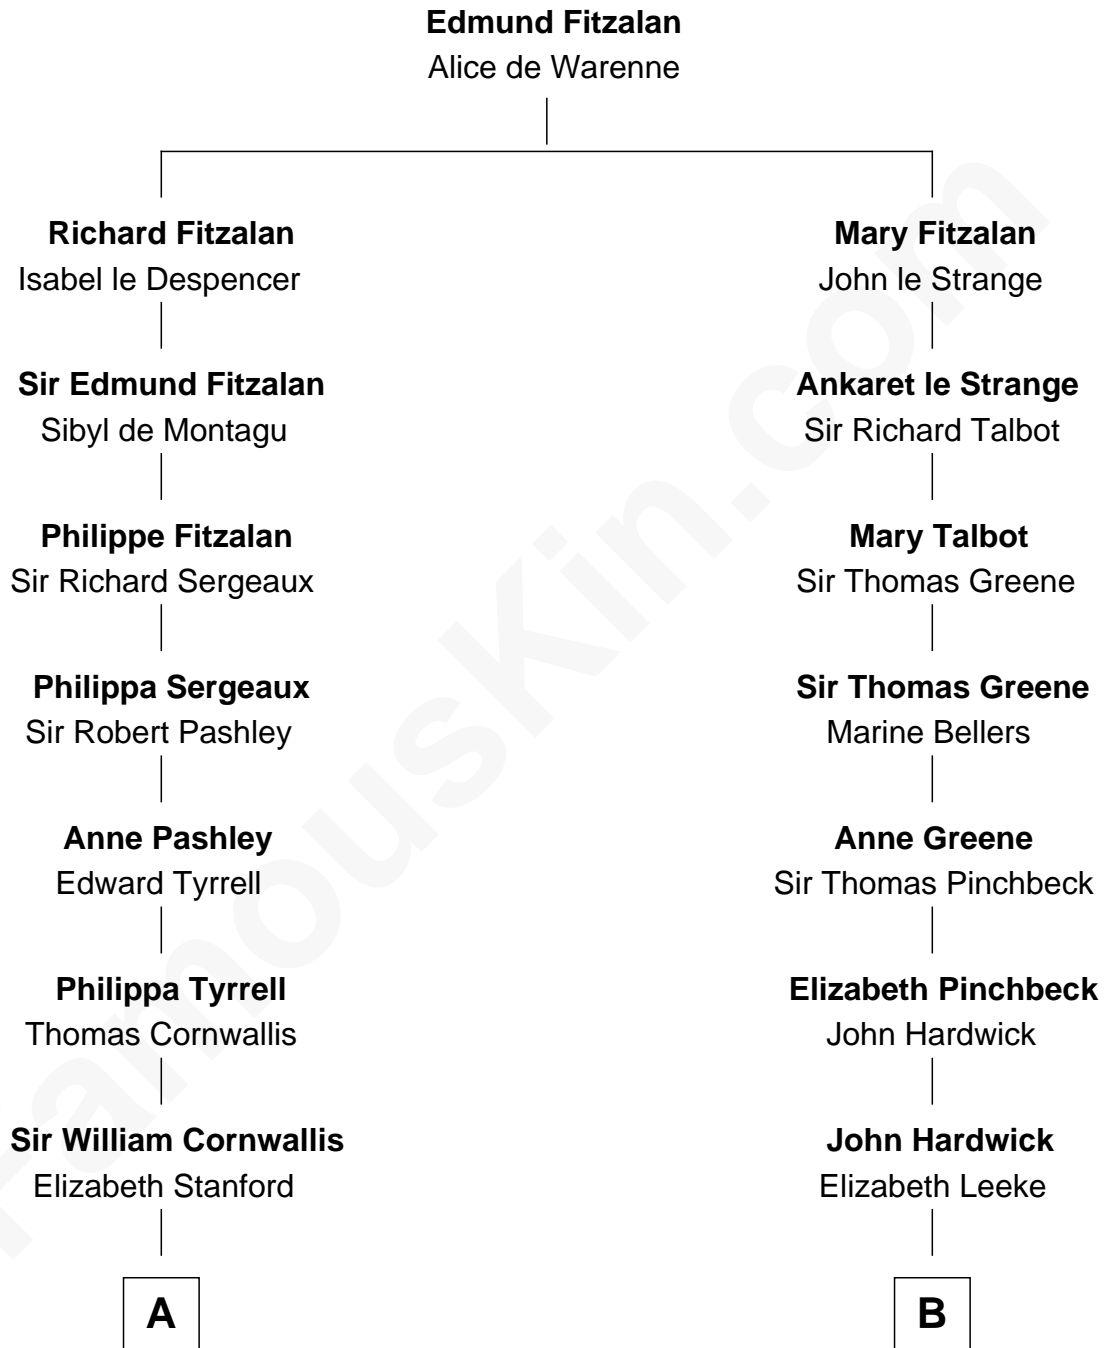

**FamousKin.com**  
**Relationship Chart of**  
**General James Longstreet**  
*Confederate Army - U.S. Civil War*  
**14th cousin 4 times removed of**

**John Carroll**  
*Founder of Georgetown University*

C

James Longstreet

Mary Anna Dent

General James Longstreet

*Confederate Army - U.S. Civil War*

FamousKin.com