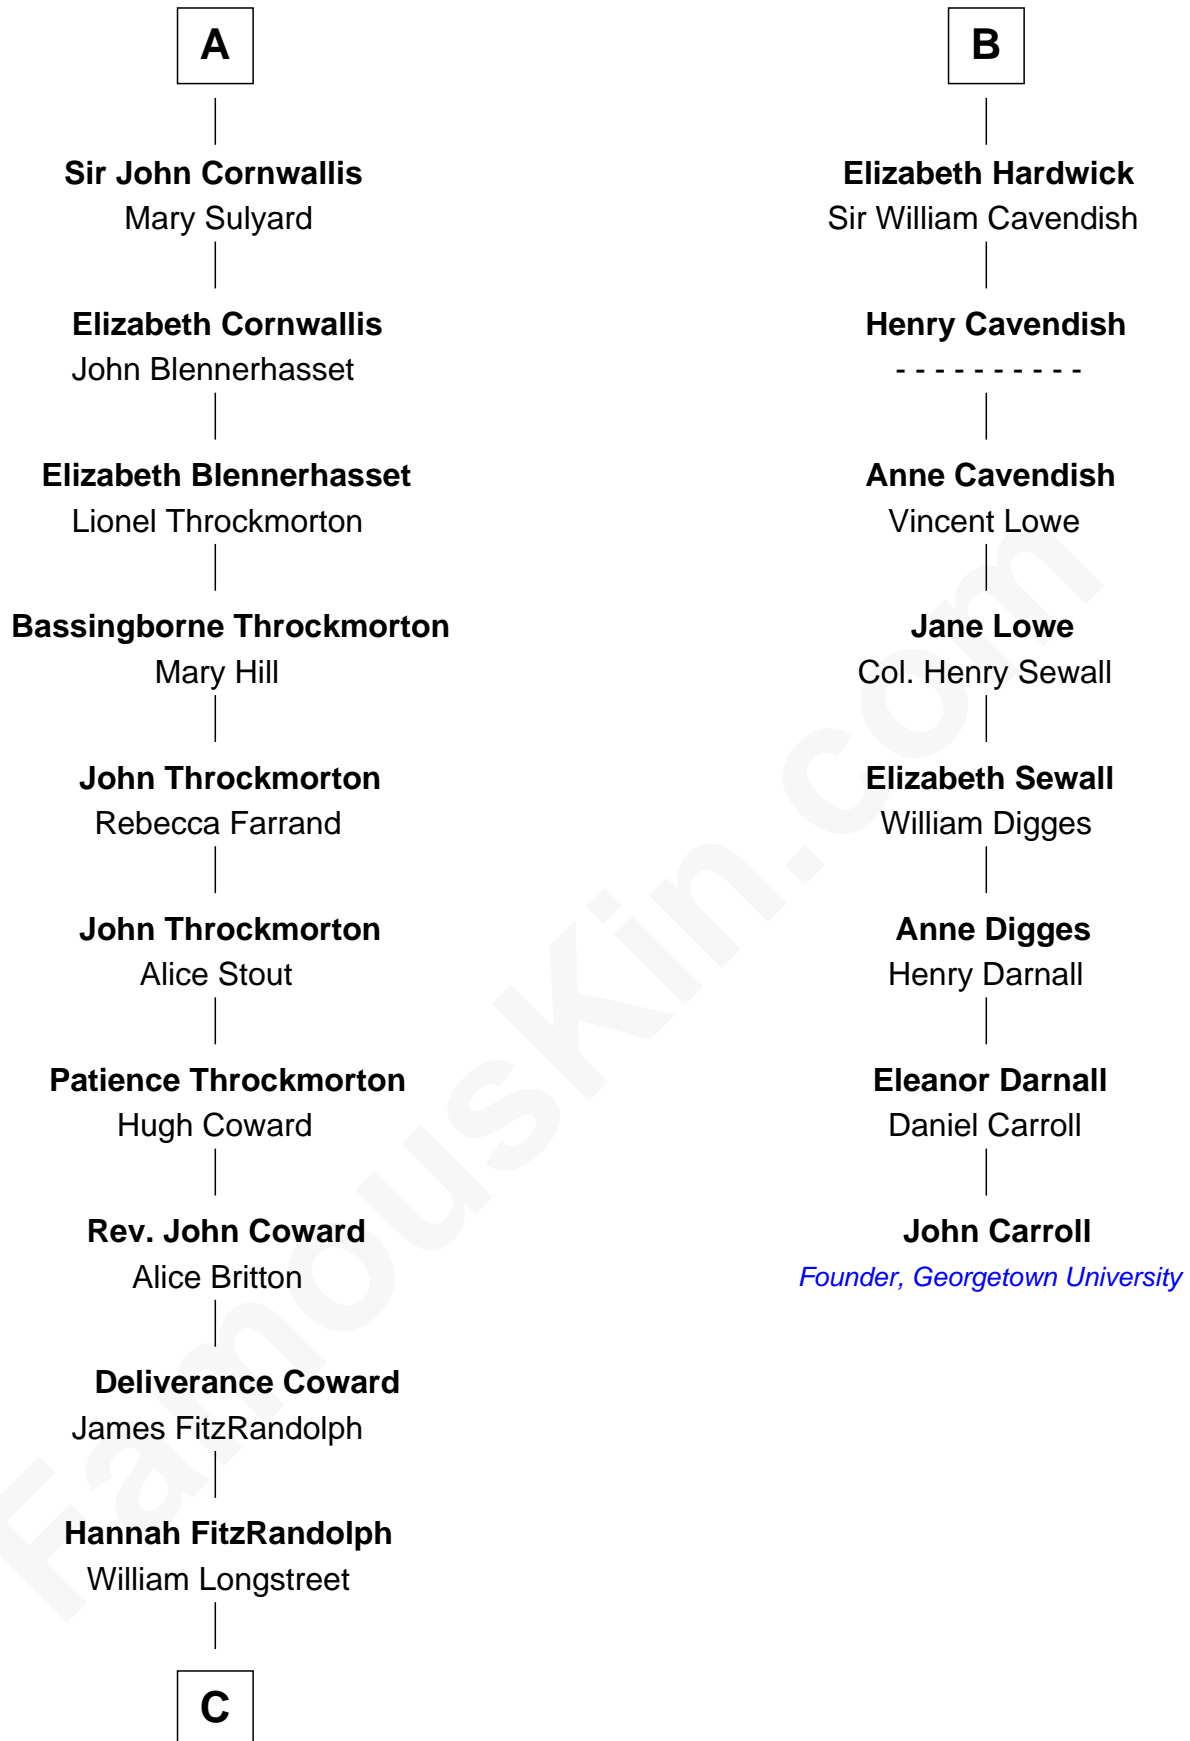

**FamousKin.com**  
**Relationship Chart of**  
**General James Longstreet**  
*Confederate Army - U.S. Civil War*  
**14th cousin 4 times removed of**

**John Carroll**  
*Founder of Georgetown University*

C

James Longstreet

Mary Anna Dent

General James Longstreet

*Confederate Army - U.S. Civil War*

FamousKin.com