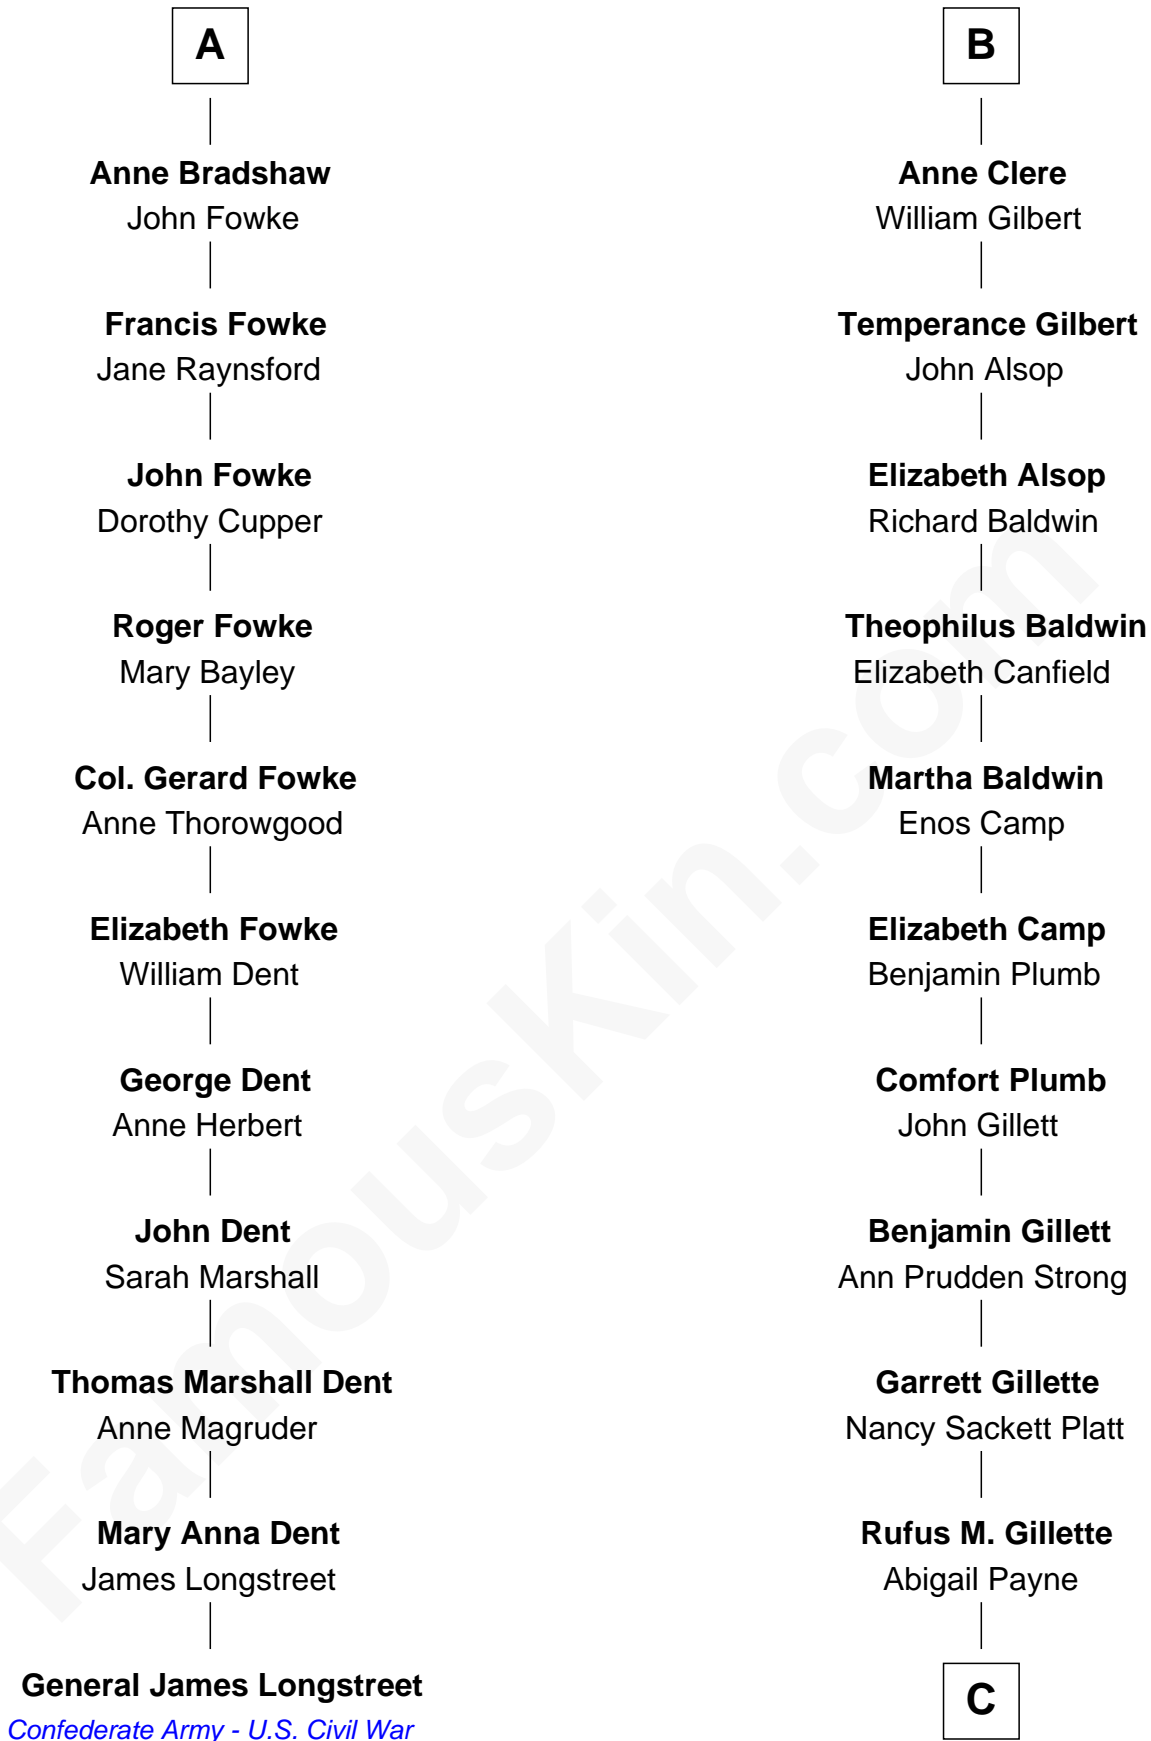

FamousKin.com
Relationship Chart of
General James Longstreet
Confederate Army - U.S. Civil War
 17th cousin 3 times removed of

Treat Williams
TV & Movie Actor

C

Mary Abigail Gillette
George Willey Andrew

Treat Payne Andrew
Eleanor Barnum

Marian Andrew
Richard Norman Williams

Treat Williams
TV & Movie Actor