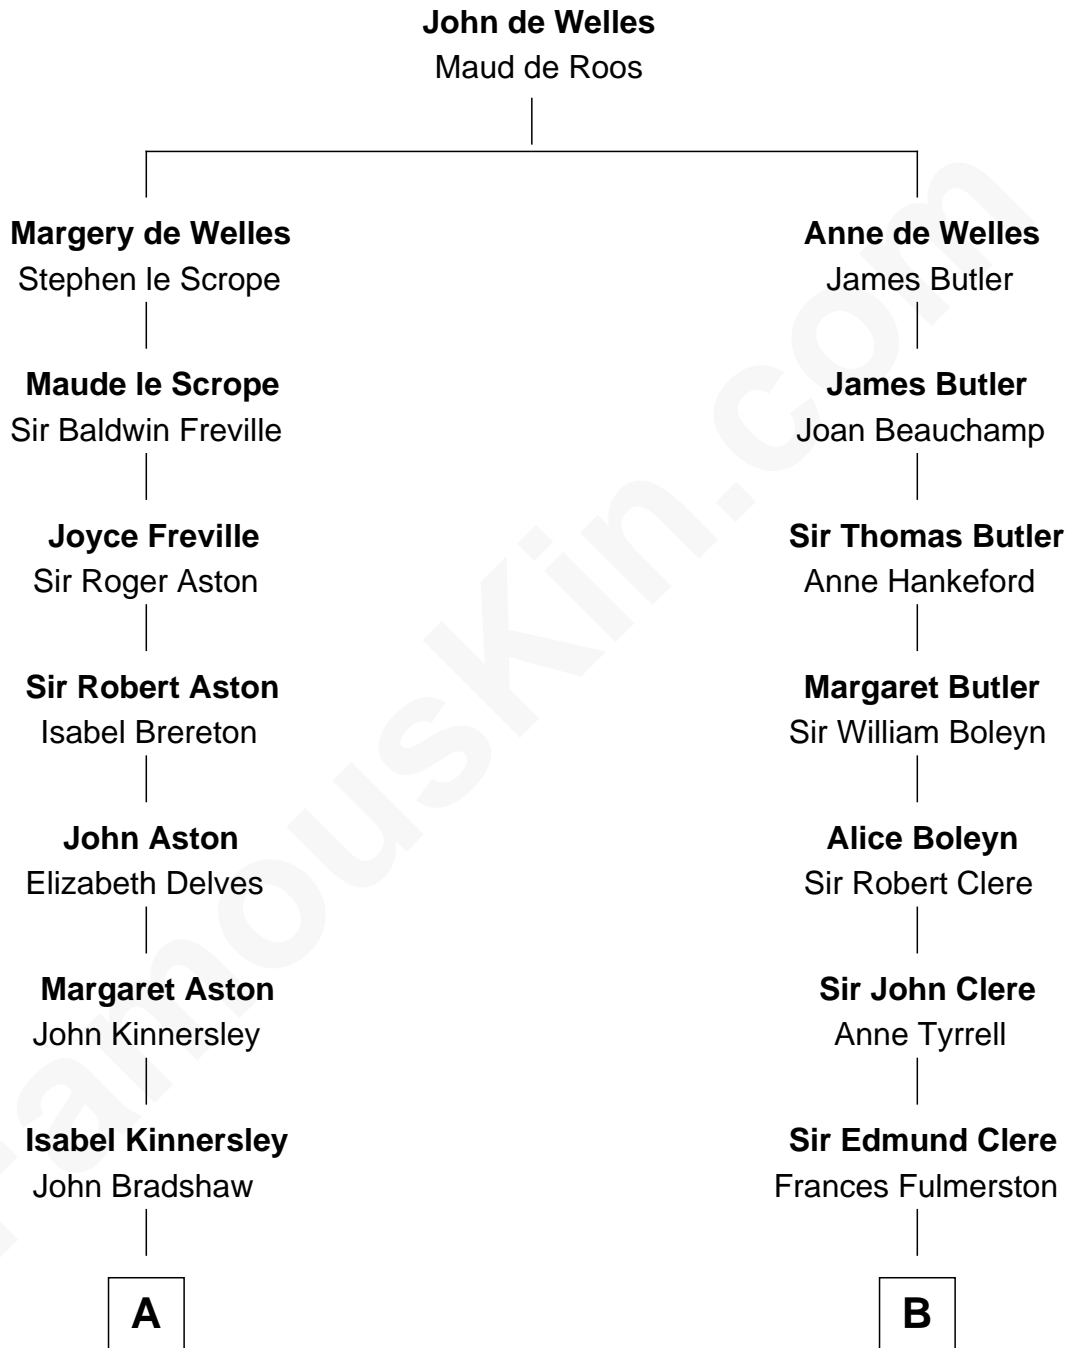

FamousKin.com
Relationship Chart of
General James Longstreet
Confederate Army - U.S. Civil War
 17th cousin 3 times removed of

Treat Williams
TV & Movie Actor

C

Mary Abigail Gillette
George Willey Andrew

Treat Payne Andrew
Eleanor Barnum

Marian Andrew
Richard Norman Williams

Treat Williams
TV & Movie Actor