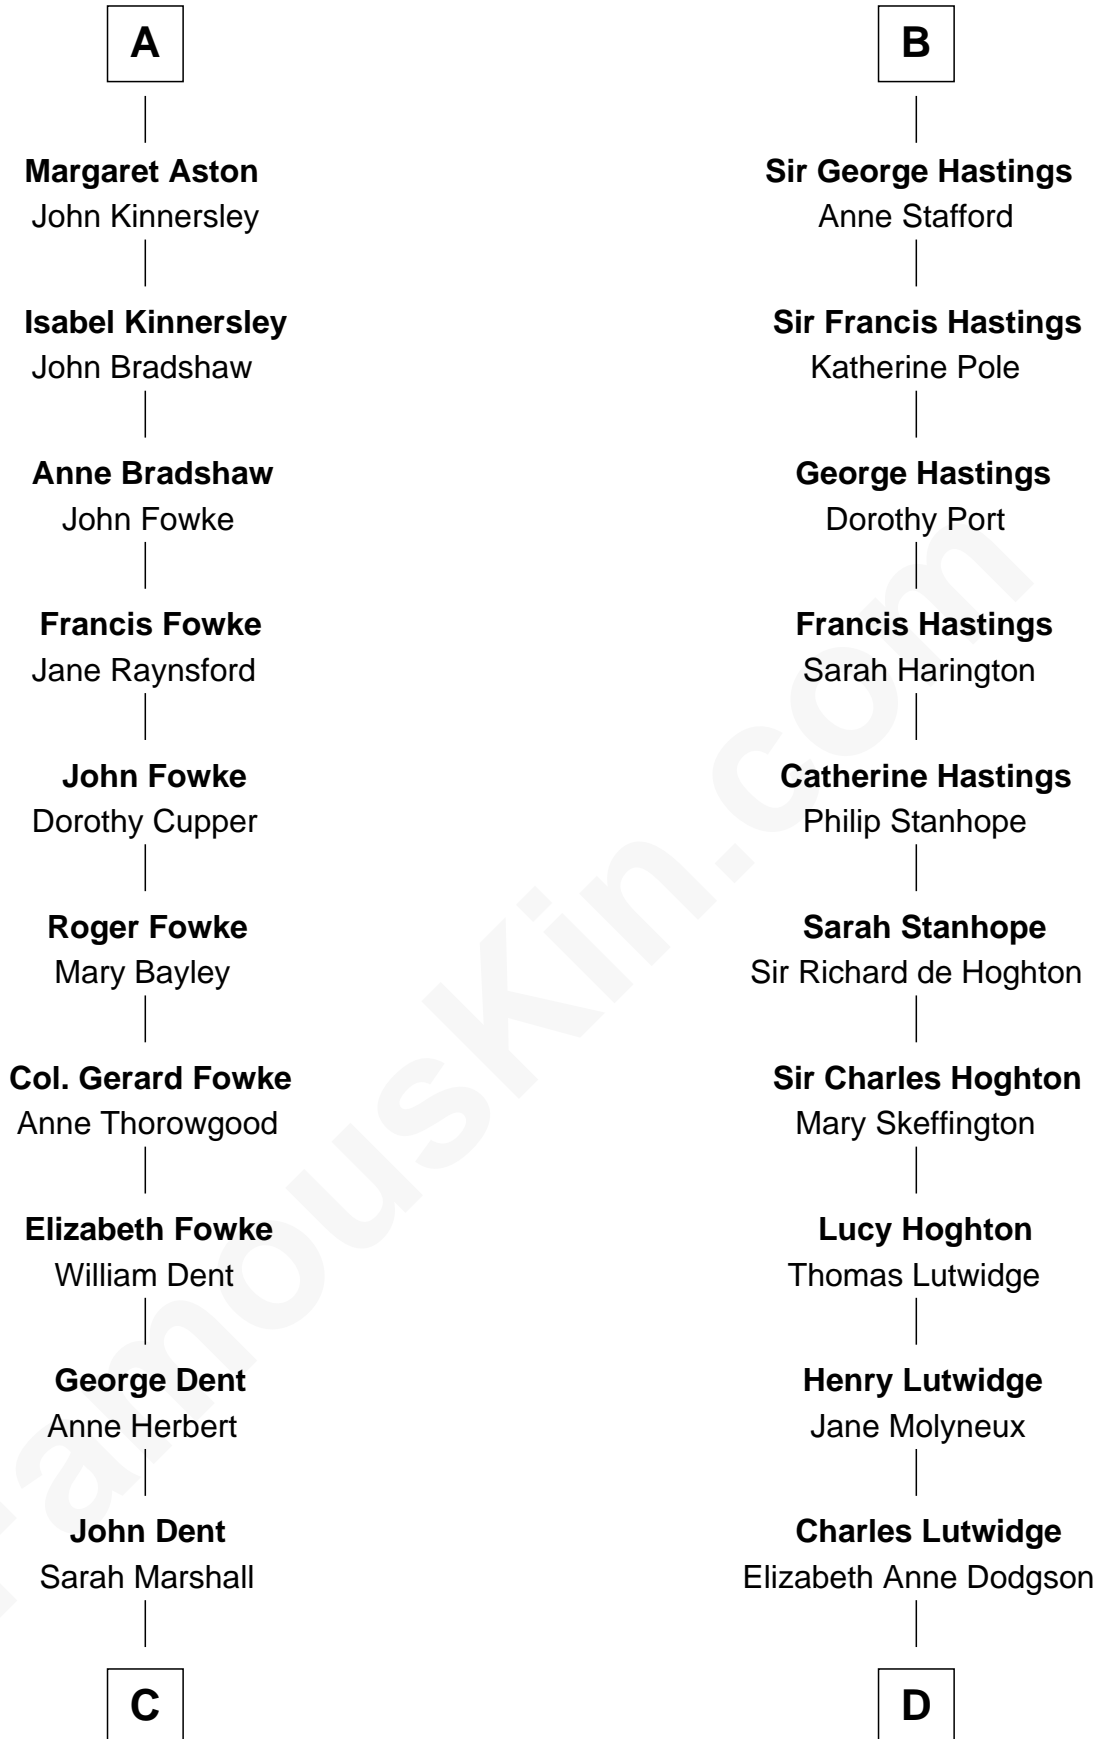

FamousKin.com
Relationship Chart of
General James Longstreet
Confederate Army - U.S. Civil War

18th cousin 1 time removed of
Lewis Carroll
Author of Alice in Wonderland

Bartholomew de Badlesmere
 Margaret de Clare

Margery de Badlesmere

Sir William de Ros

Maud de Roos

John de Welles

Margery de Welles

Stephen le Scrope

Maude le Scrope

Sir Baldwin Freville

Sir Edmund Mortimer

Sir Roger de Mortimer

Philippa de Montagu

Edmund Mortimer

Philippa Plantagenet

Elizabeth Mortimer

Sir Henry Percy

Sir Henry Percy

Eleanor Neville

Anne Percy

Sir Thomas Hungerford

Mary Hungerford

Sir Edward Hastings

B

C

Thomas Marshall Dent