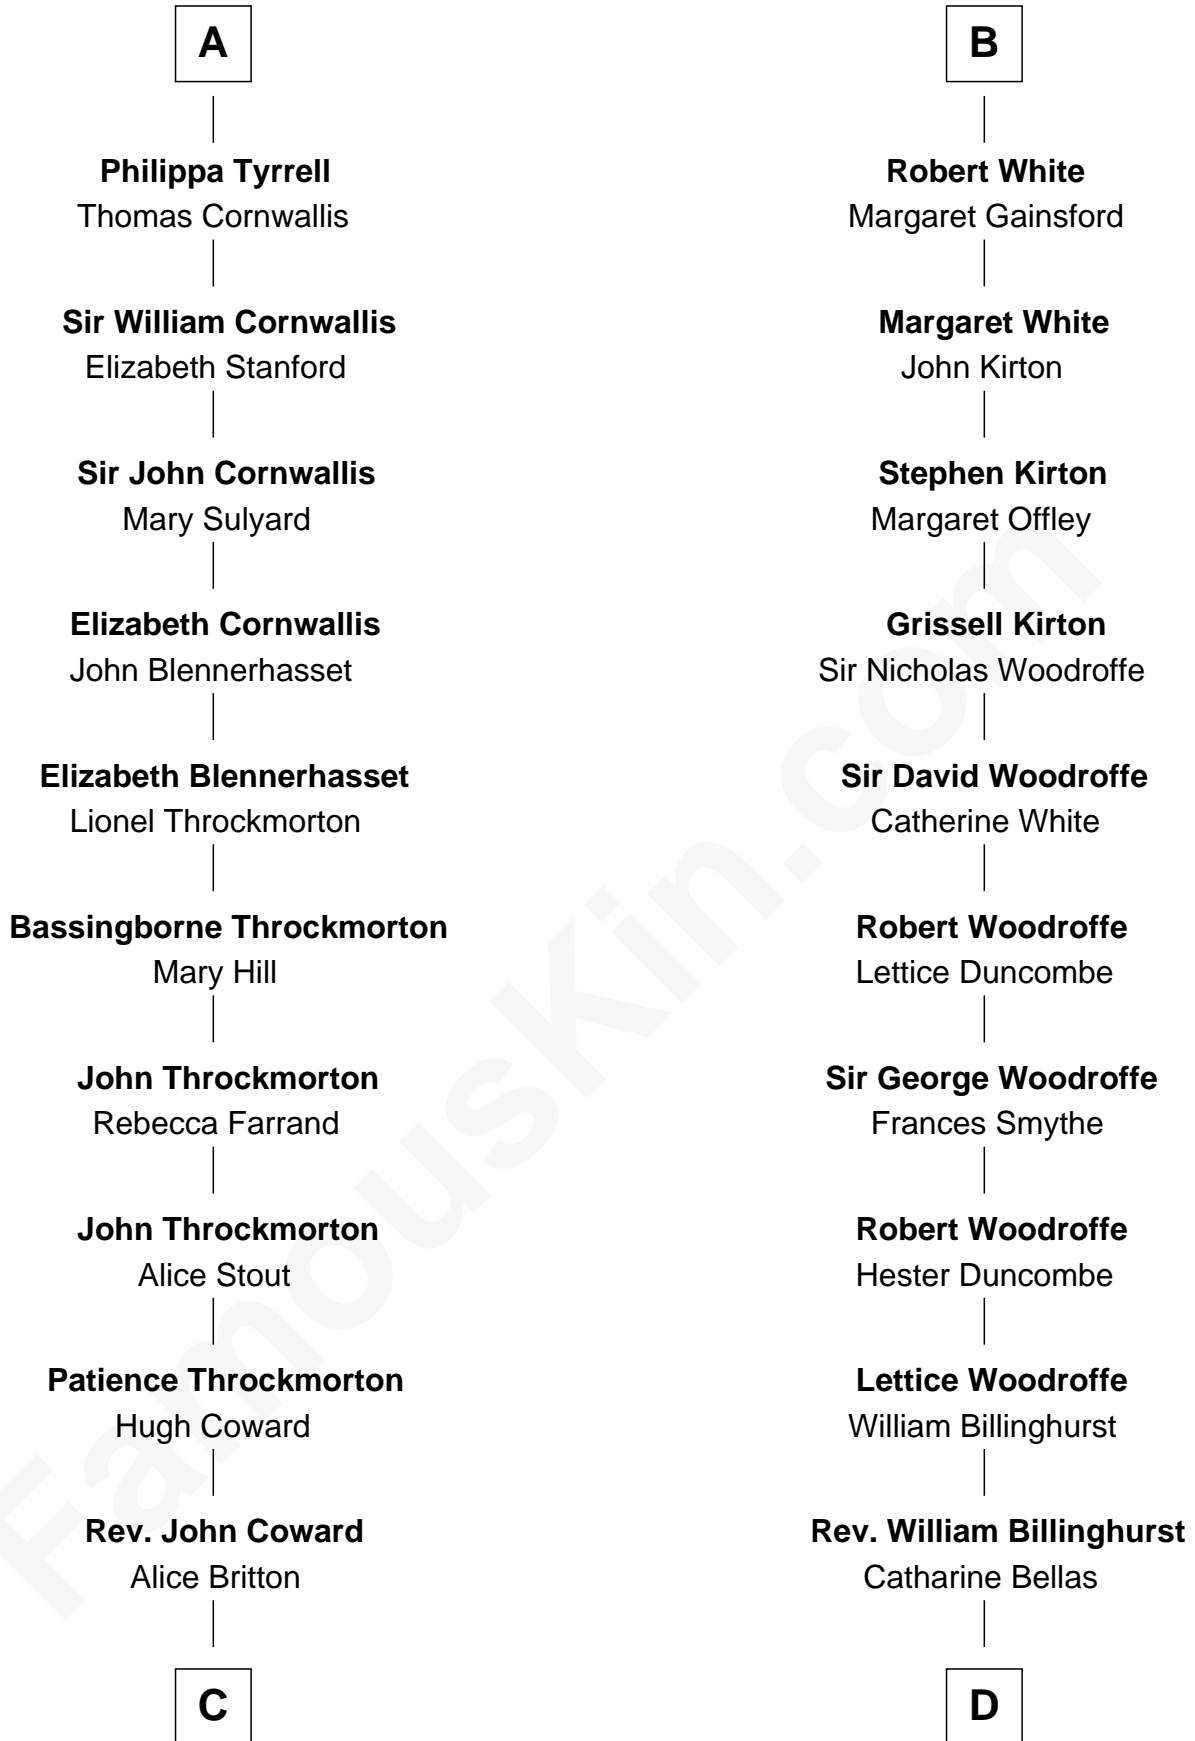

FamousKin.com
Relationship Chart of
General James Longstreet
Confederate Army - U.S. Civil War

19th cousin 1 time removed of

Guillermo Billinghurst
31st President of Peru

Sir Hugh le Despencer
 Aveline Basset

Anne Pashley
 Edward Tyrrell

A

Eleanor le Despencer
 Sir Hugh de Courtenay

Sir Hugh de Courtenay
 Agnes de St. John

Sir Thomas de Courtenay
 Muriel de Moels

Margaret Courtenay
 Thomas Peverell

Katherine Peverell
 Sir Walter Hungerford

Sir Robert Hungerford
 Margaret Botreaux

Eleanor Hungerford
 Sir John White

B

C

Deliverance Coward

James FitzRandolph

Hannah FitzRandolph

William Longstreet