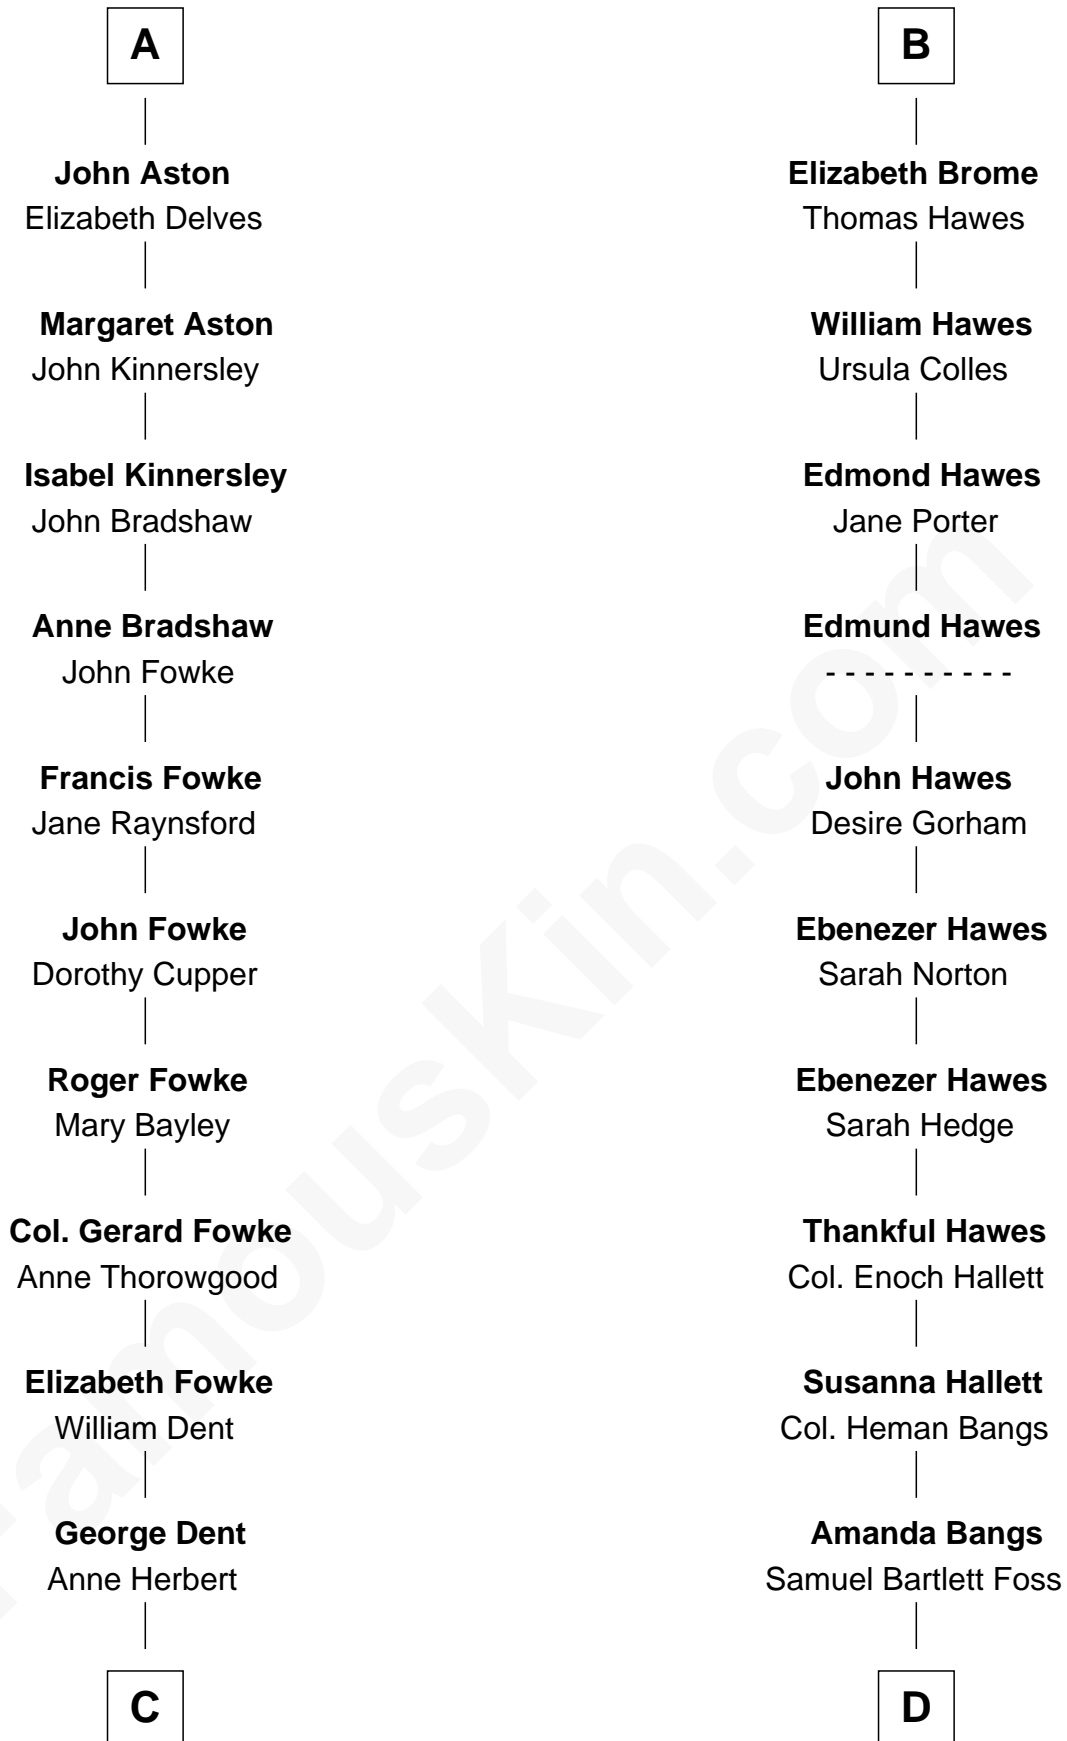

FamousKin.com
Relationship Chart of
General James Longstreet
Confederate Army - U.S. Civil War

18th cousin 2 times removed of
Eugene Foss
45th Governor of Massachusetts

C

John Dent
Sarah Marshall

Thomas Marshall Dent
Anne Magruder

Mary Anna Dent
James Longstreet

General James Longstreet
Confederate Army - U.S. Civil War

D

George Edmund Foss
Marcia Cordelia Noble

Eugene Foss
45th Governor of Massachusetts

FamousKin.com