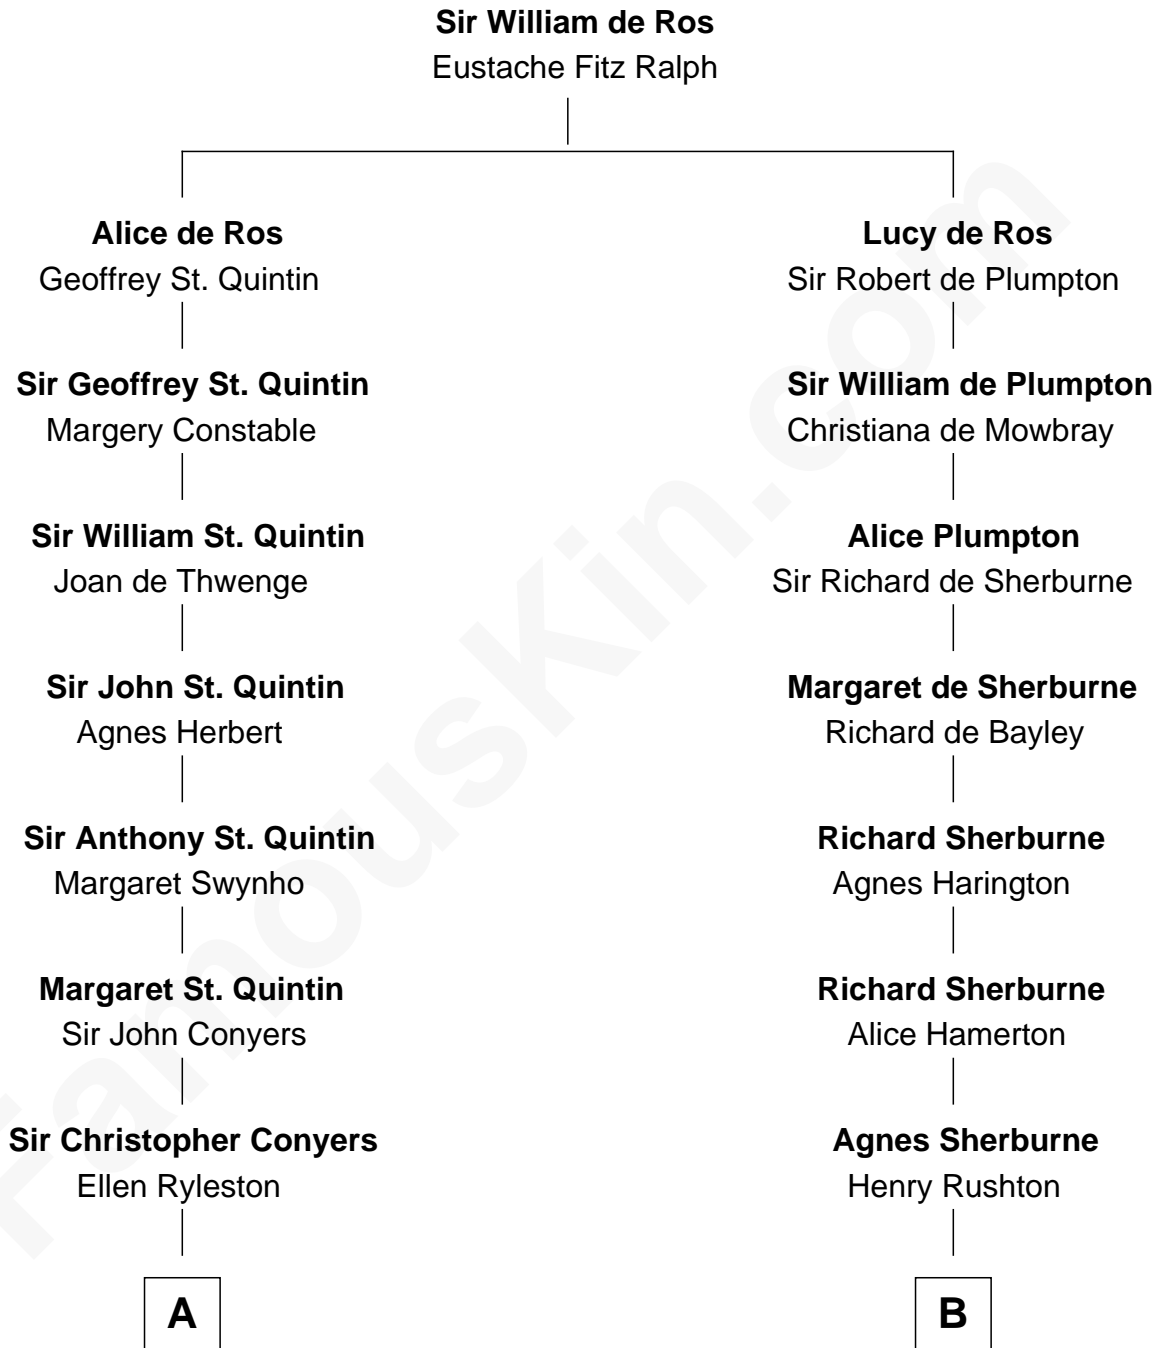

FamousKin.com
Relationship Chart of
General James Longstreet
Confederate Army - U.S. Civil War

18th cousin 3 times removed of
Eugene Foss
45th Governor of Massachusetts

C

James Longstreet

Mary Anna Dent

General James Longstreet

George Edmund Foss

Marcia Cordelia Noble

Eugene Foss

45th Governor of Massachusetts

FamousKin.com