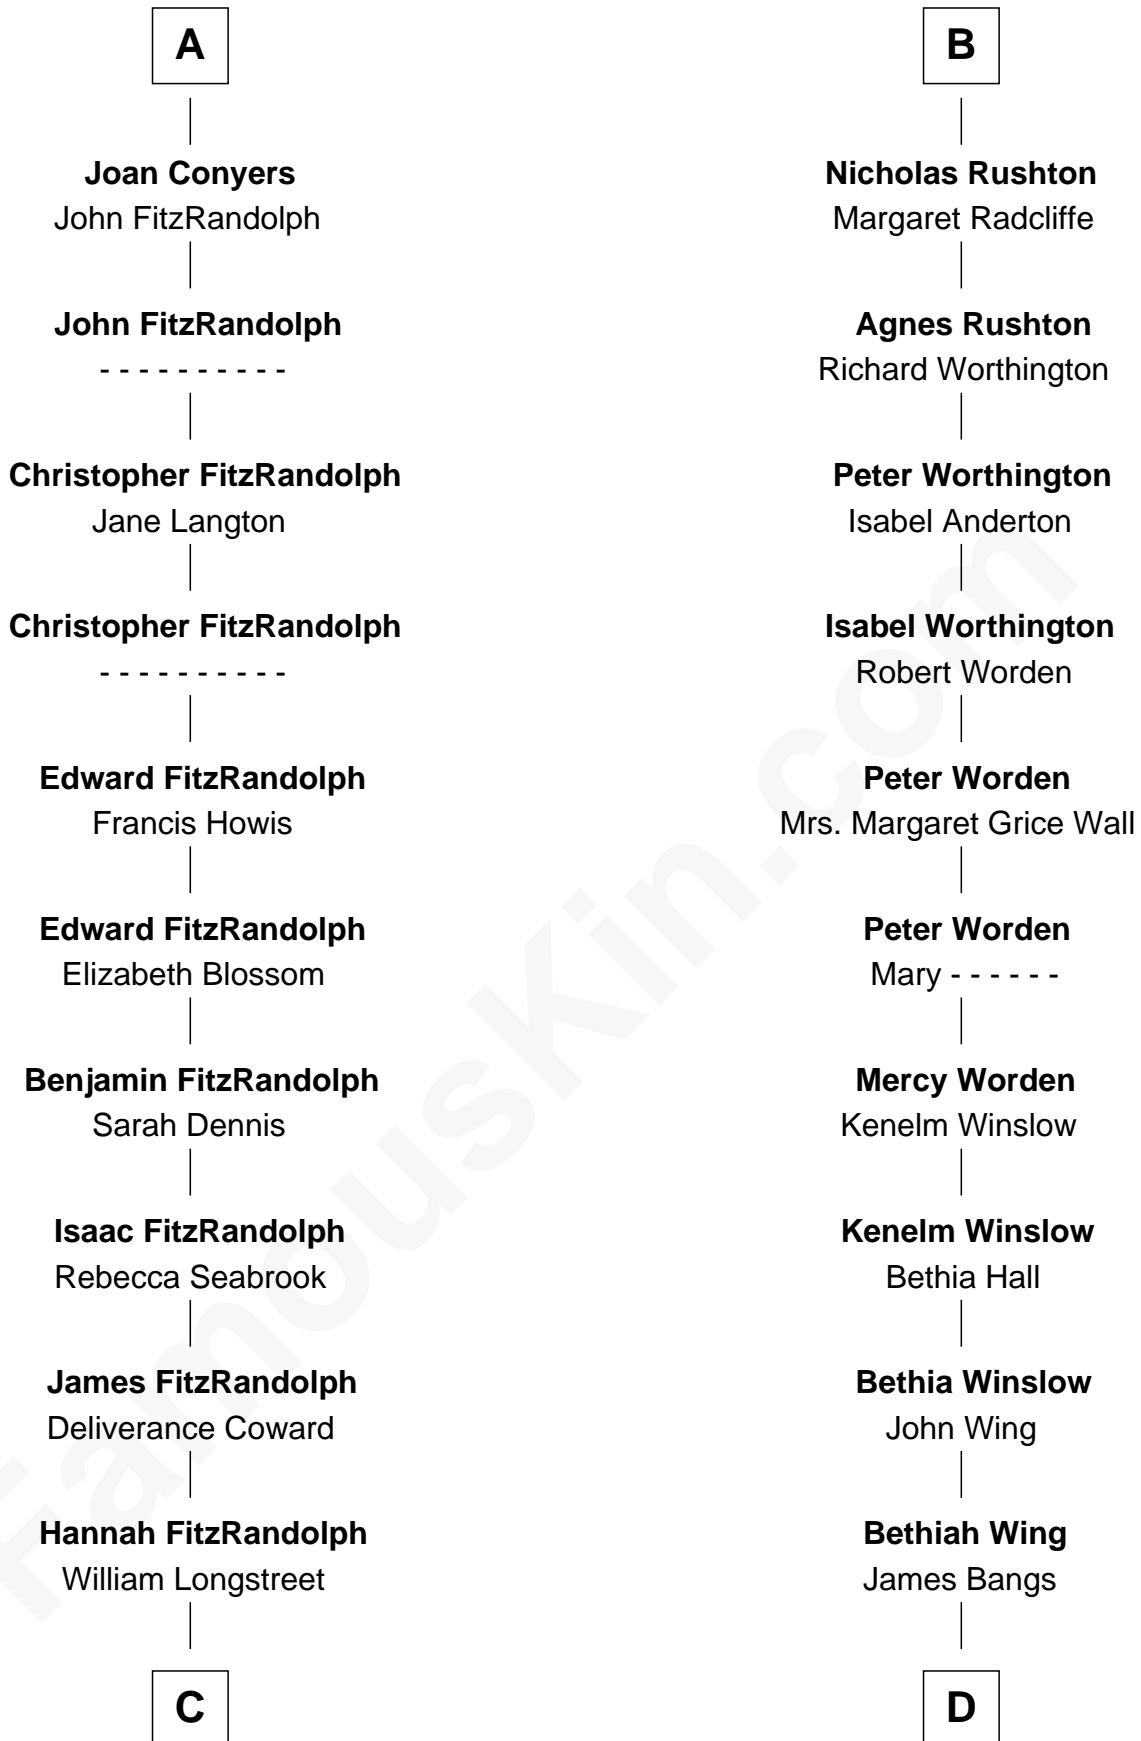

FamousKin.com
Relationship Chart of
General James Longstreet
Confederate Army - U.S. Civil War

18th cousin 3 times removed of
Eugene Foss
45th Governor of Massachusetts

C

James Longstreet

Mary Anna Dent

General James Longstreet

Confederate Army - U.S. Civil War

D

James Bangs

Susanna Hallett

Col. Heman Bangs

Susanna Hallett

Amanda Bangs

Samuel Bartlett Foss

George Edmund Foss

Marcia Cordelia Noble

Eugene Foss

45th Governor of Massachusetts

FamousKin.com