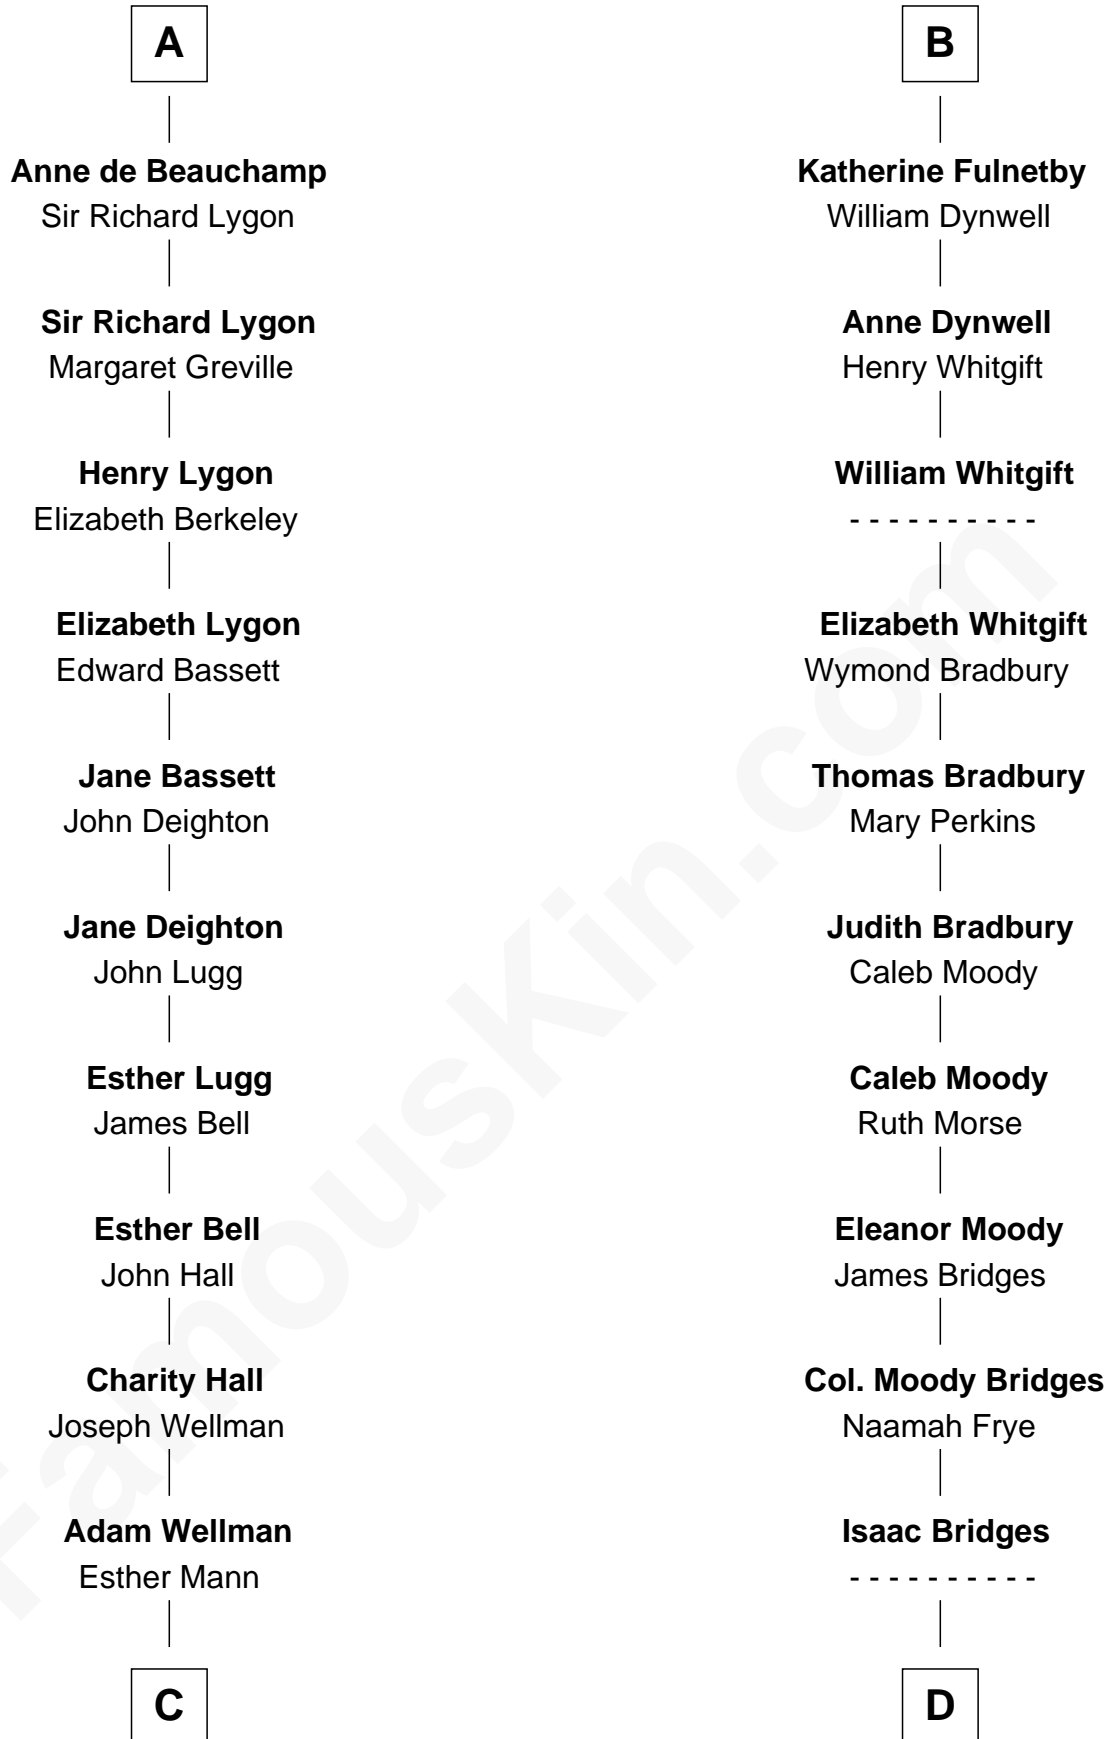

## Relationship Chart of

### Jack London

*Author of "The Call of the Wild"*

20th cousin 1 time removed of

**Owen Brewster**

*54th Governor of Maine*

**Sir Hugh I de Audley**

Iseult de Mortimer

**C**

**Joel Wellman**

Betsy Baker

**Marshall Daniel Wellman**

Eleanor Garrett Jones

**Flora Wellman**

William Henry Chaney

**Jack London**

*Author of "The Call of the Wild"*