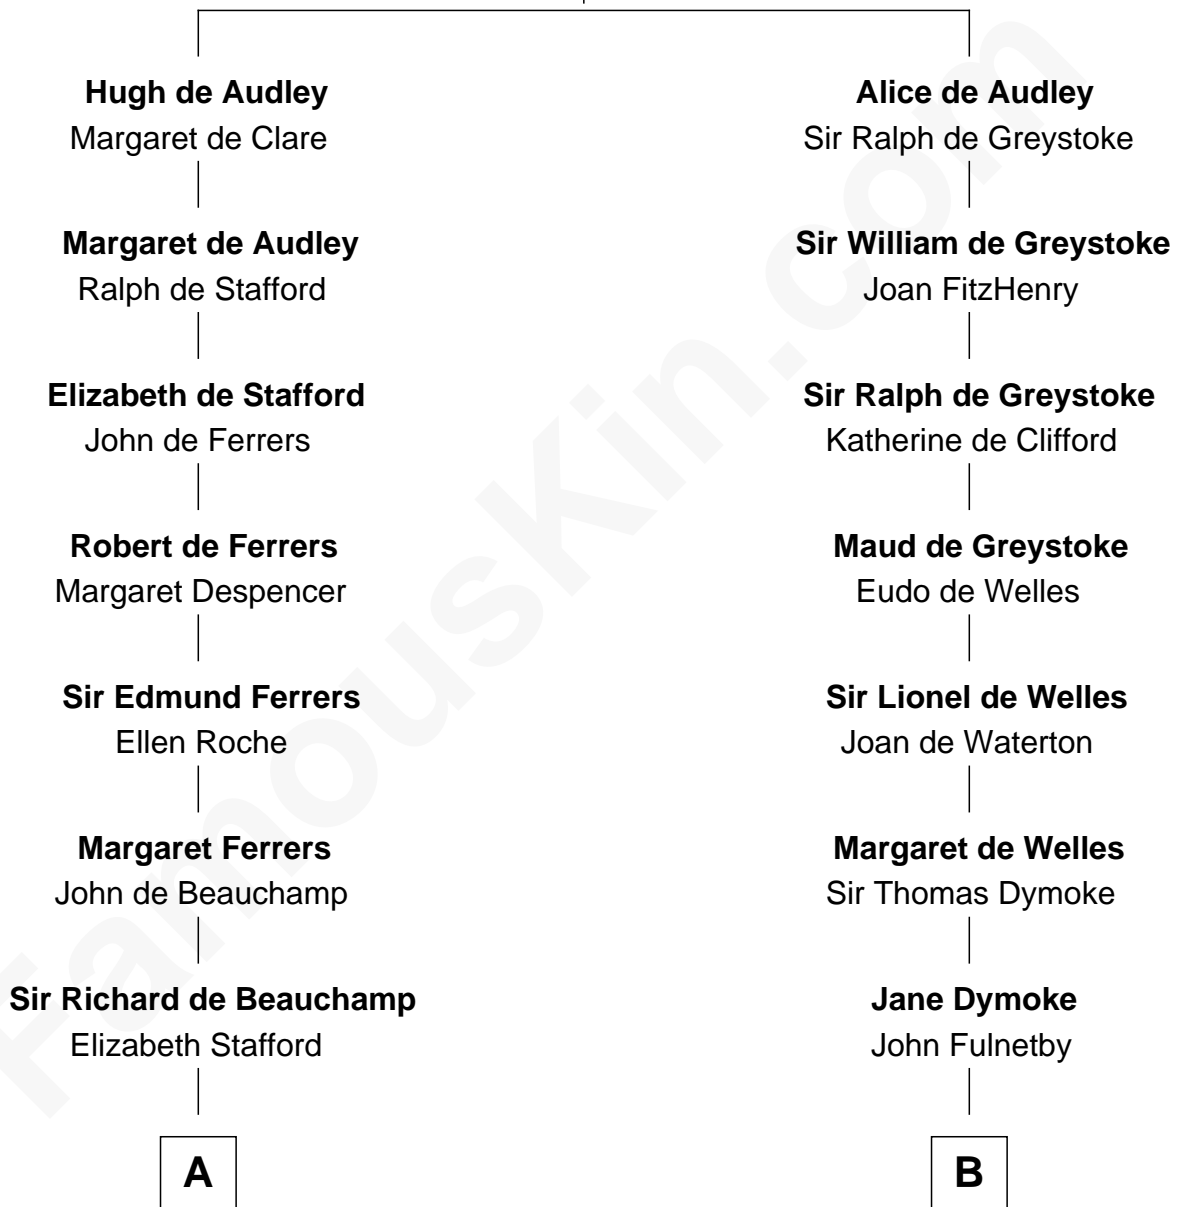

## Relationship Chart of

### Jack London

*Author of "The Call of the Wild"*

20th cousin 1 time removed of

**Owen Brewster**

*54th Governor of Maine*

**Sir Hugh I de Audley**

Iseult de Mortimer

**C**

**Joel Wellman**

Betsy Baker

**Marshall Daniel Wellman**

Eleanor Garrett Jones

**Flora Wellman**

William Henry Chaney

**Jack London**

*Author of "The Call of the Wild"*

William Edmund Brewster

**Owen Brewster**

*54th Governor of Maine*