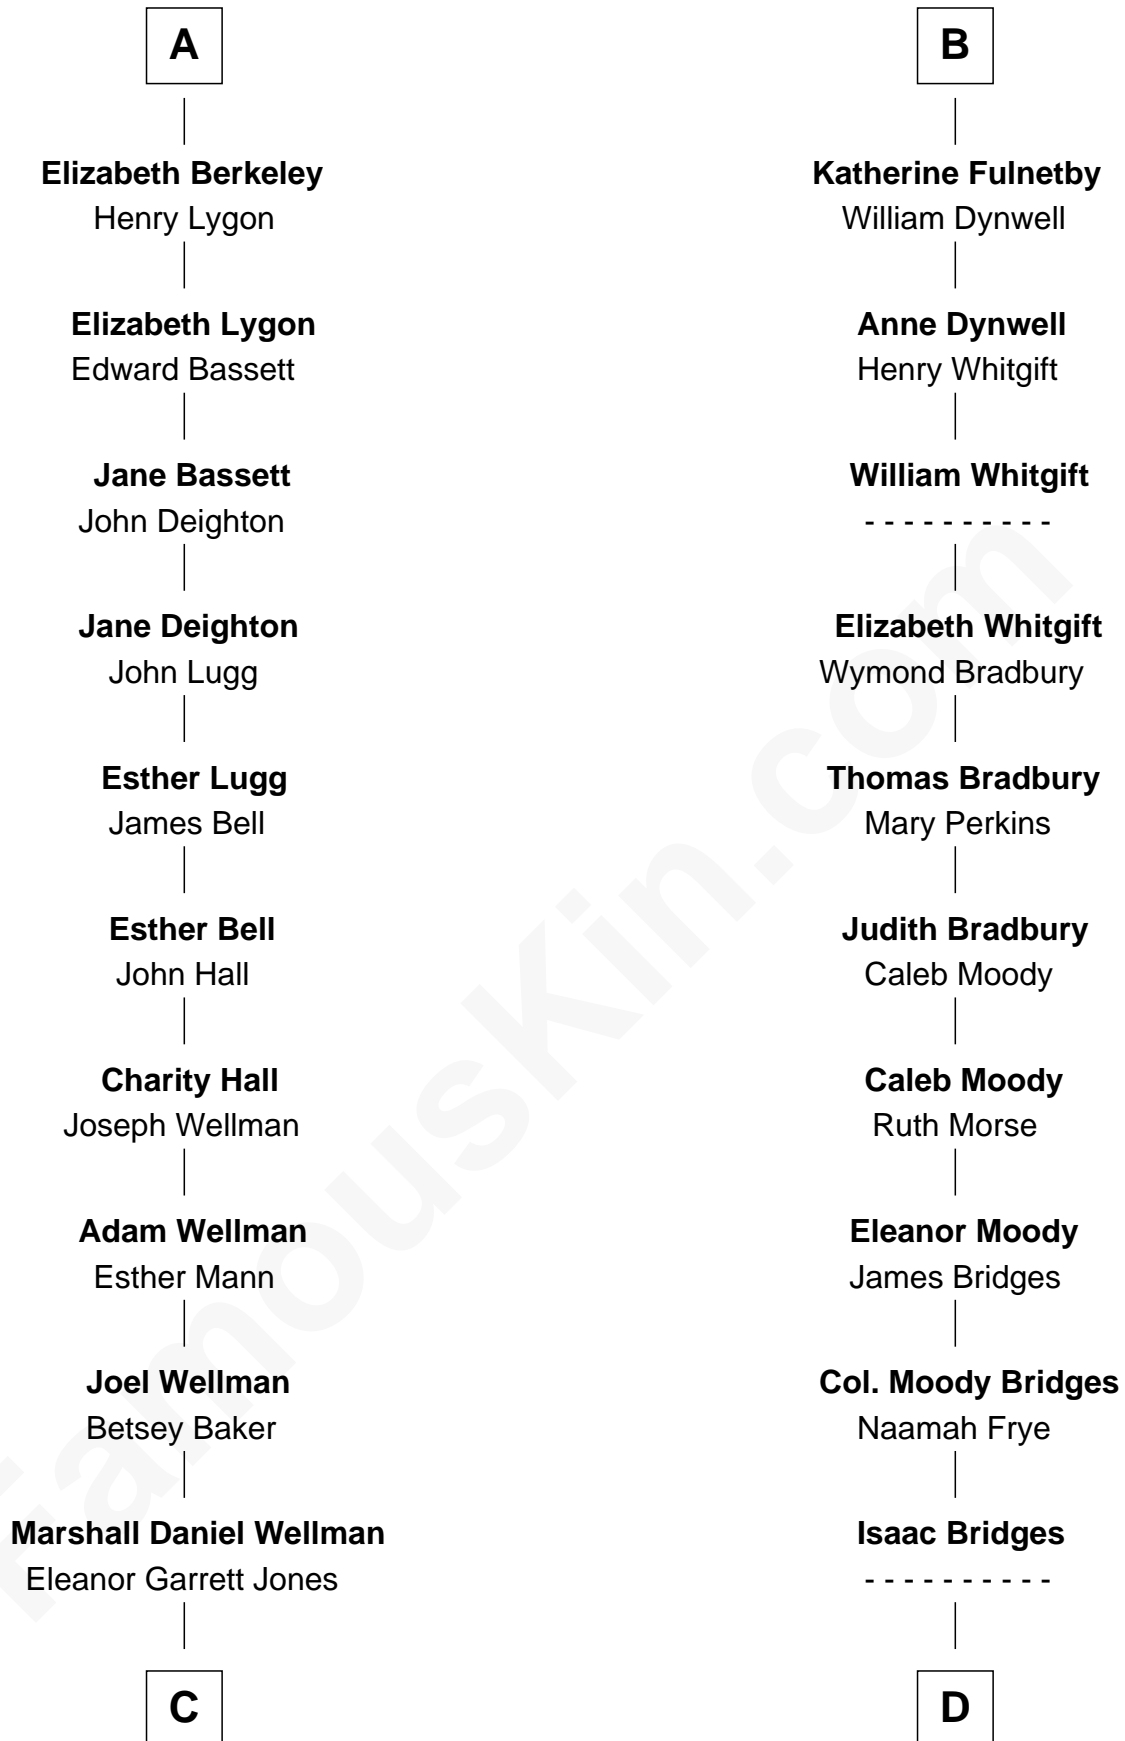

### Jack London

*Author of "The Call of the Wild"*

18th cousin 3 times removed of

**Owen Brewster**

*54th Governor of Maine*

**Sir Maurice de Berkeley**

Eve la Zouche

**Maurice de Berkeley**

**Sir Roger de Clifford**

Maud de Beauchamp

**Katherine de Clifford**

Sir Ralph de Greystoke

**Maud de Greystoke**

Eudo de Welles

**Sir Lionel de Welles**

Joan de Waterton

**Margaret de Welles**

Sir Thomas Dymoke

**Jane Dymoke**

John Fulnetby

**B**

**C**

**Flora Wellman**  
William Henry Chaney

**Jack London**  
*Author of "The Call of the Wild"*

**D**

**Abiezer Bridges**  
Deborah Stover

**Rev. Otis Bridges**  
Margaret Owen

**Owen W. Bridges**  
Lydia A. -----

**Carrie S. Bridges**  
William Edmund Brewster

**Owen Brewster**  
*54th Governor of Maine*