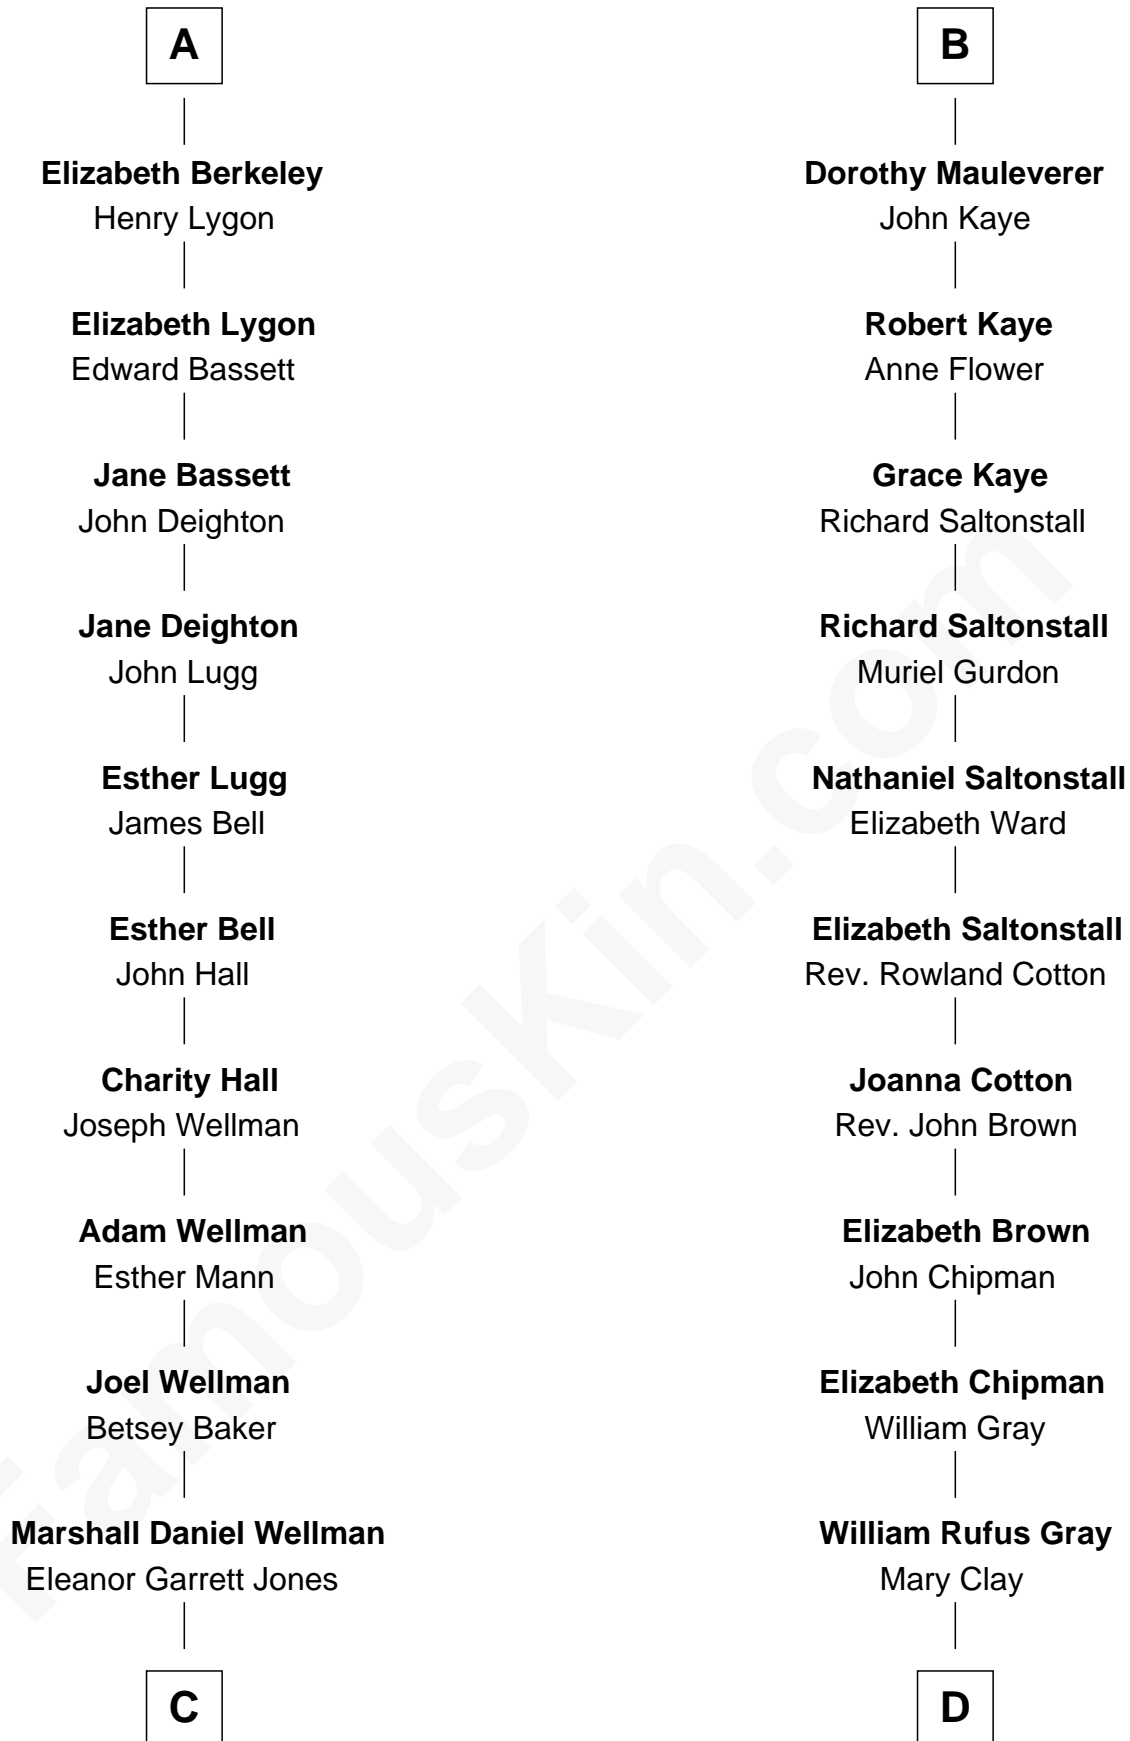

# FamousKin.com Relationship Chart of

**Jack London**

*Author of "The Call of the Wild"*

18th cousin 3 times removed of

**Story Musgrave**

*NASA Astronaut*

**Sir Maurice de Berkeley**

Eve la Zouche

Katherine de Clyvedon

**Sir John Berkeley**

Elizabeth Betteshorne

**Eleanor Berkeley**

Sir Richard Poynings

**Eleanor Poynings**

Sir Henry Percy

**Margaret Percy**

Sir William Gascoigne

**Dorothy Gascoigne**

Sir Ninian Markenfield

**Alice Markenfield**

Sir Robert Mauleverer

**B**

**C**

**Flora Wellman**  
William Henry Chaney

**Jack London**  
*Author of "The Call of the Wild"*

**D**

**William Gray**  
Sarah Frances Loring

**Edward Gray**  
Elizabeth Gray Story

**Marguerite Gray**  
John Butler Swann

**Marguerite Swann**  
Percy Musgrave