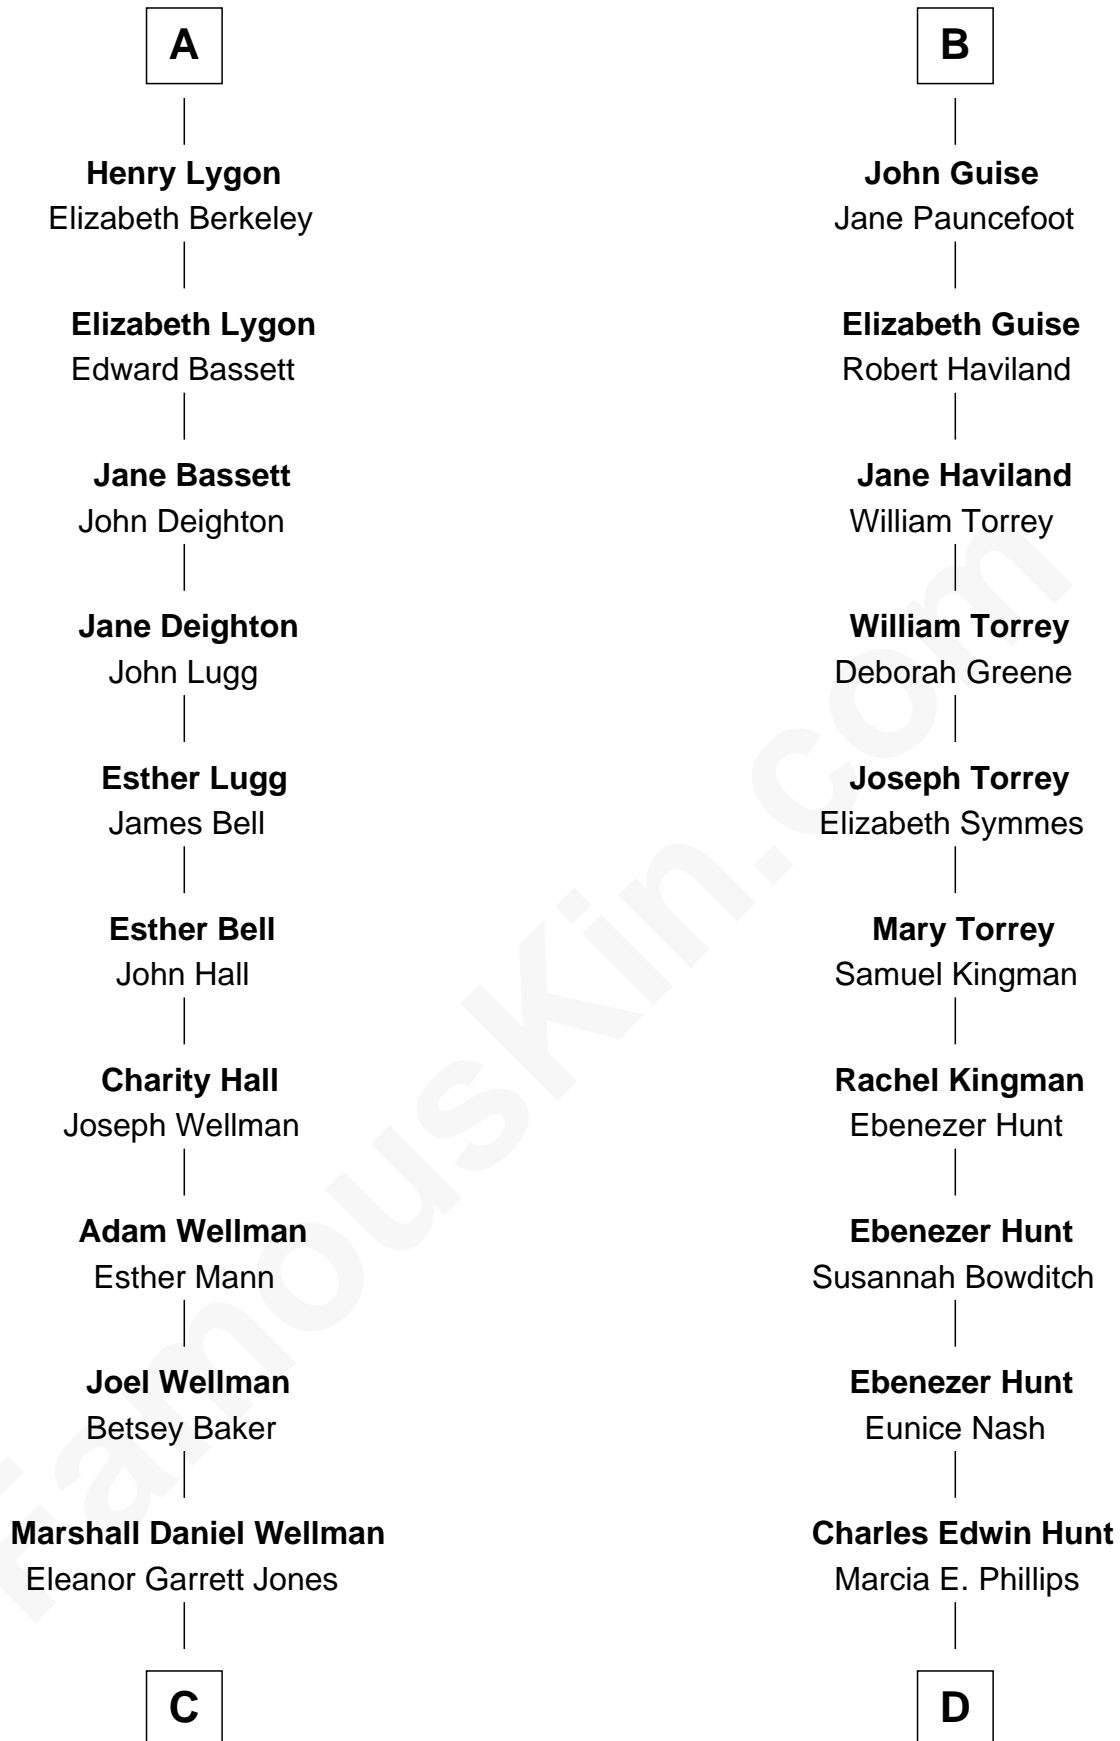

# FamousKin.com Relationship Chart of

**Jack London**

*Author of "The Call of the Wild"*

18th cousin 2 times removed of

**Linda Hunt**

*TV and Movie Actress*

**Margaret de Audley**

Ralph de Stafford

**C**

**Flora Wellman**  
William Henry Chaney

**Jack London**  
*Author of "The Call of the Wild"*

**D**

**Charles Phillips Hunt**  
Ella Maria Read

**Charles Edwin Hunt**  
Louise Phipps Davy

**Raymond Davy Hunt**  
Elsie R. Doying