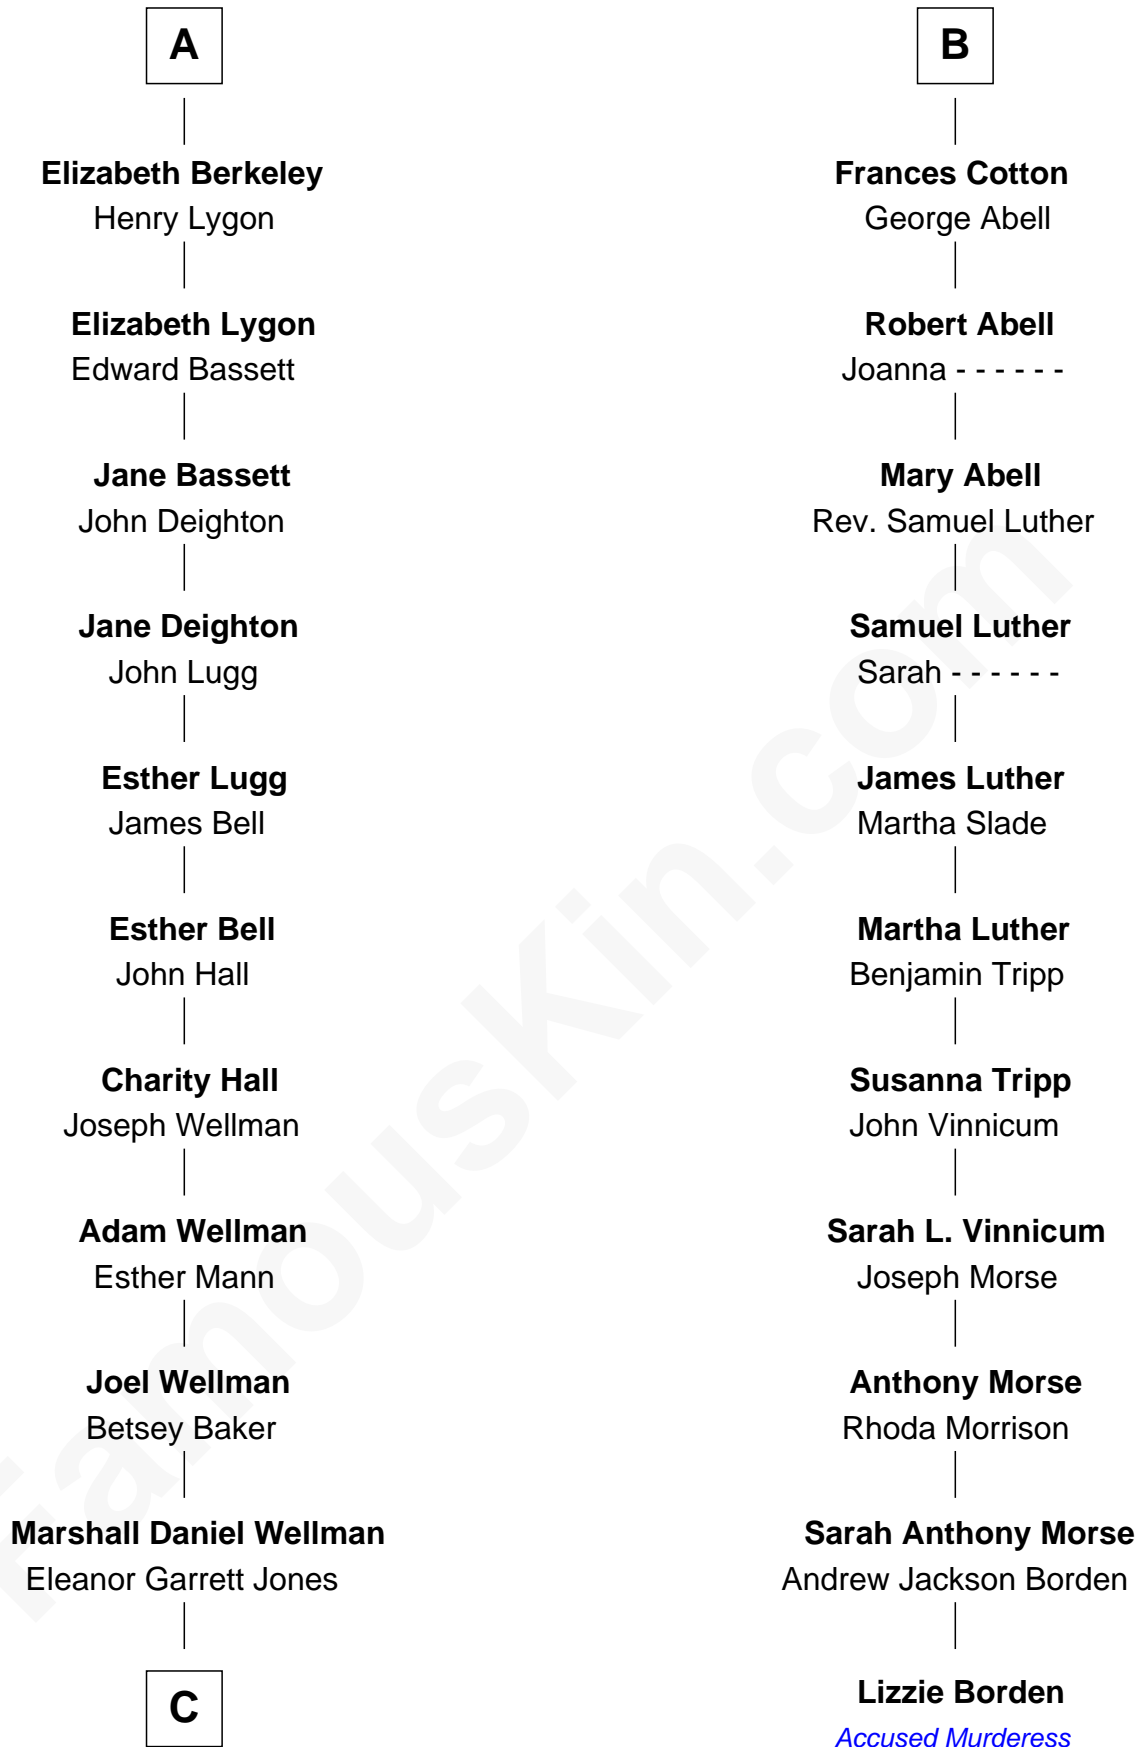

# FamousKin.com Relationship Chart of

**Jack London**

*Author of "The Call of the Wild"*

17th cousin 1 time removed of

**Lizzie Borden**

*Accused Murderess*

**Sir Maurice de Berkeley**

Eve la Zouche

**Sir William Berkeley**

Anne Stafford

**Richard Berkeley**

Elizabeth Conningsby

**Sir John Berkeley**

Isabel Dennis

**A**

**Thomas de Berkeley**

Katherine de Clyvedon

**Sir John Berkeley**

Elizabeth Betteshorne

**Elizabeth Berkeley**

Sir John Sutton

**Jane Sutton**

Thomas Mainwaring

**Cecily Mainwaring**

John Cotton

**Sir George Cotton**

Mary Onley

**Richard Cotton**

Mary Mainwaring

**B**

**C**

—  
**Flora Wellman**  
William Henry Chaney