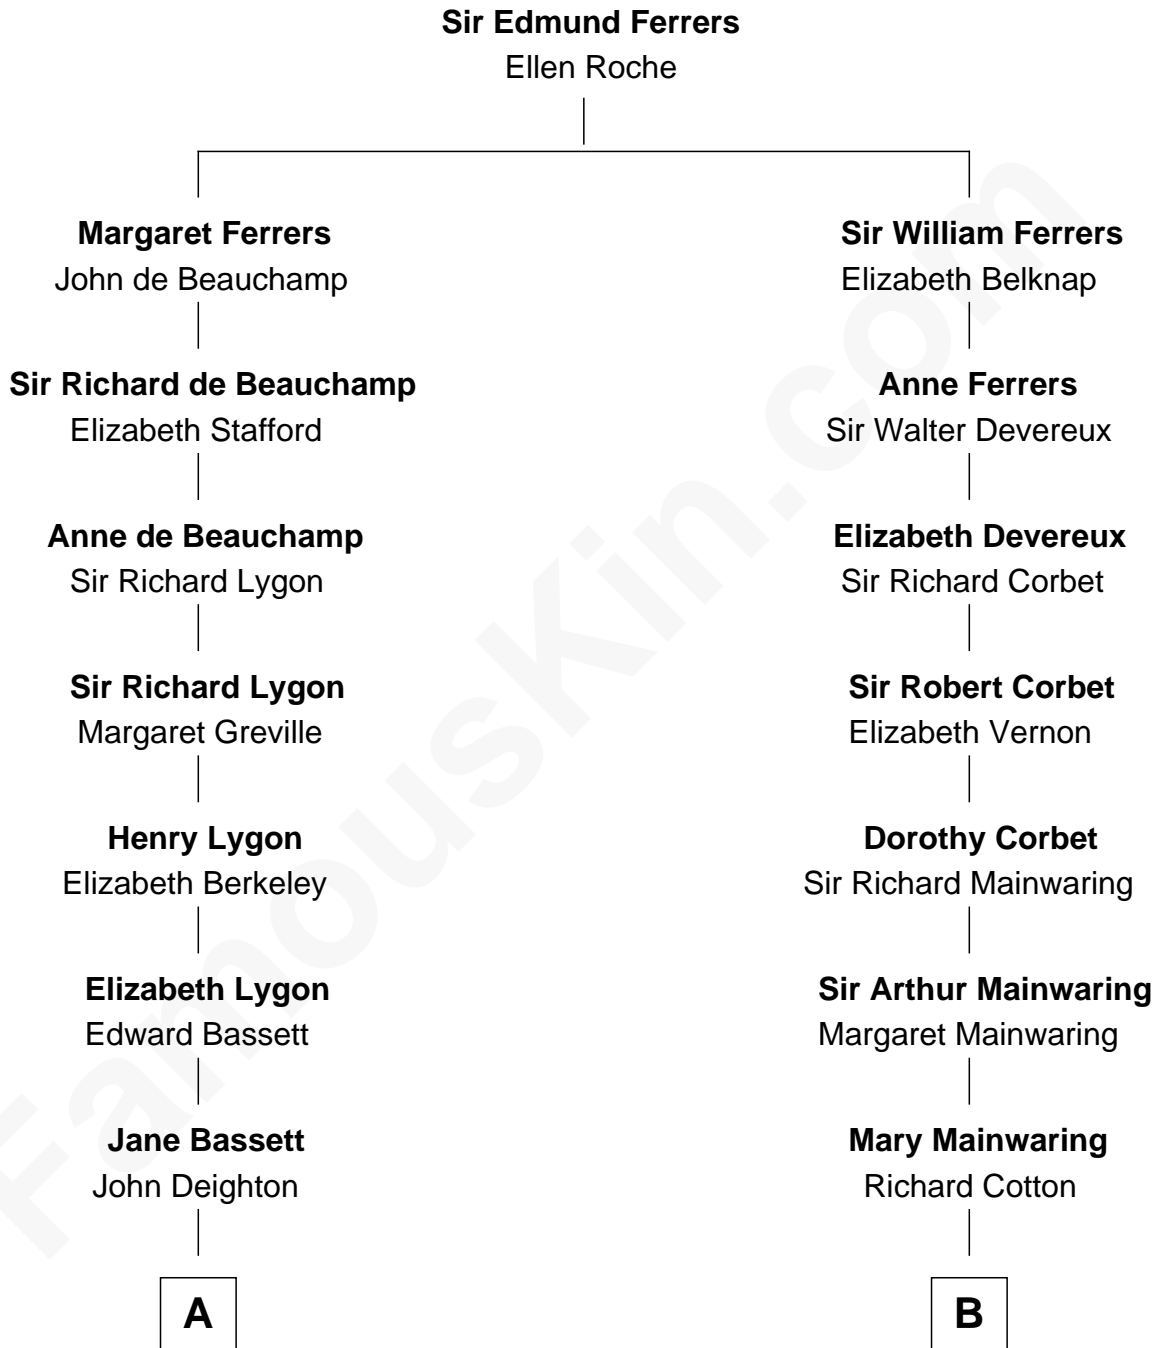

FamousKin.com Relationship Chart of

Jack London

Author of "The Call of the Wild"

15th cousin 3 times removed of

Elizabeth Montgomery

TV Actress - "Bewitched"

C

Henry Montgomery
Elizabeth Bryan Allen

Elizabeth Montgomery
TV Actress - "Bewitched"

FamousKin.com