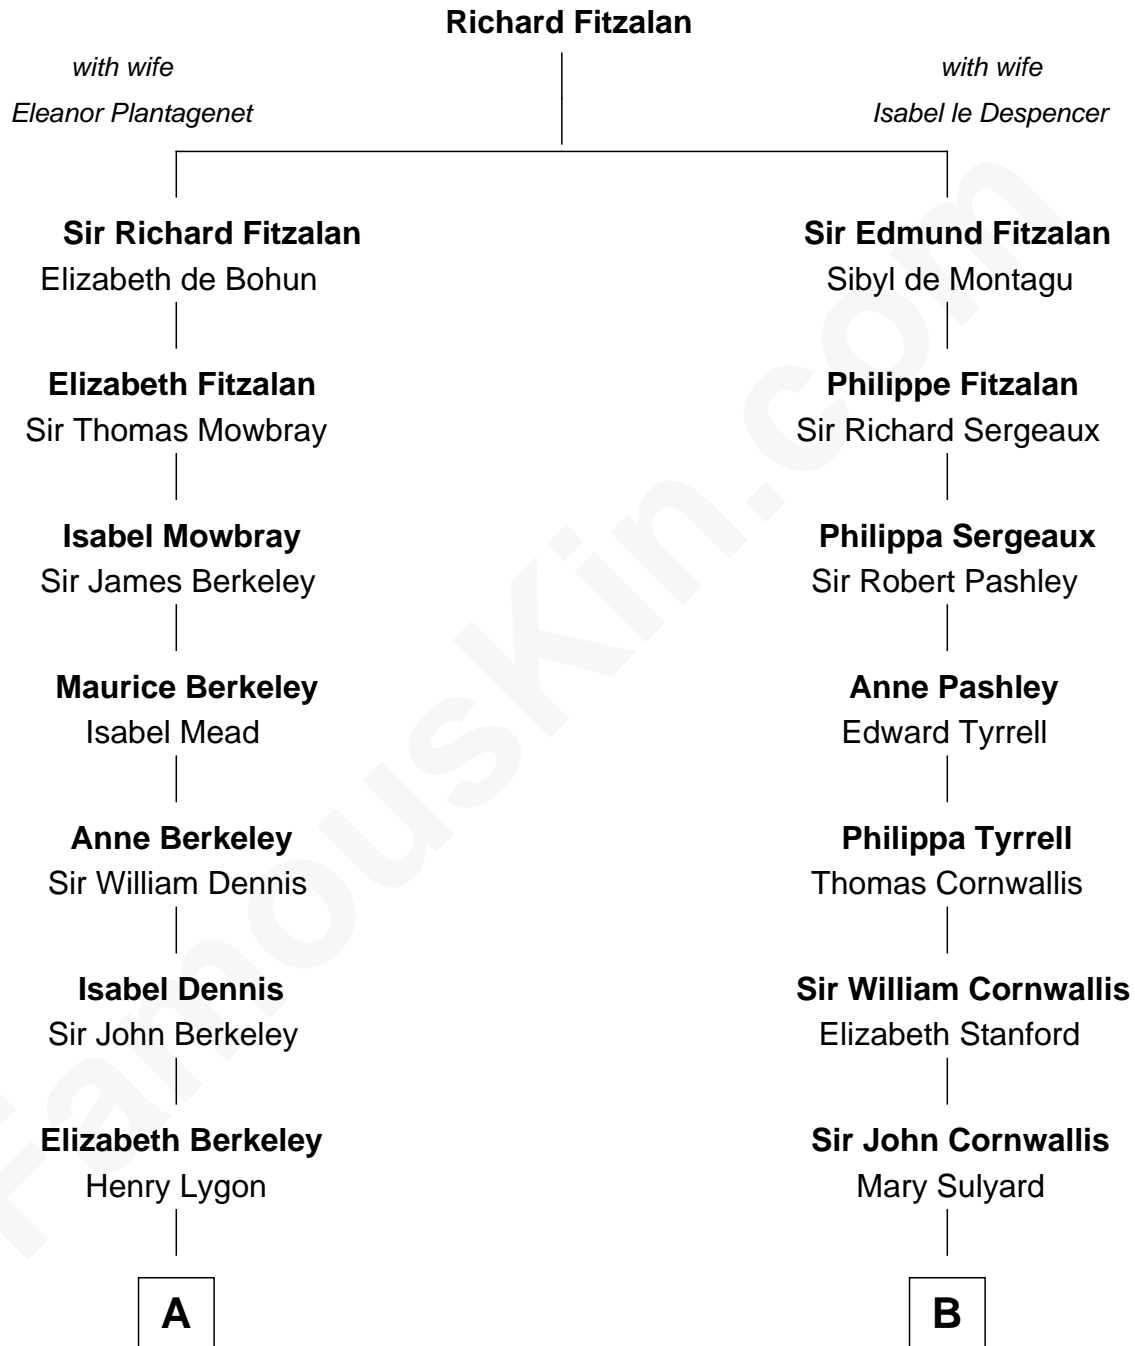

# FamousKin.com Relationship Chart of

**Jack London**

*Author of "The Call of the Wild"*

17th cousin of

**Susan B. Anthony**

*Women's Rights Advocate*

**A**

**Elizabeth Lygon**

Edward Bassett

**Jane Bassett**

John Deighton

**Jane Deighton**

John Lugg

**Esther Lugg**

James Bell

**Esther Bell**