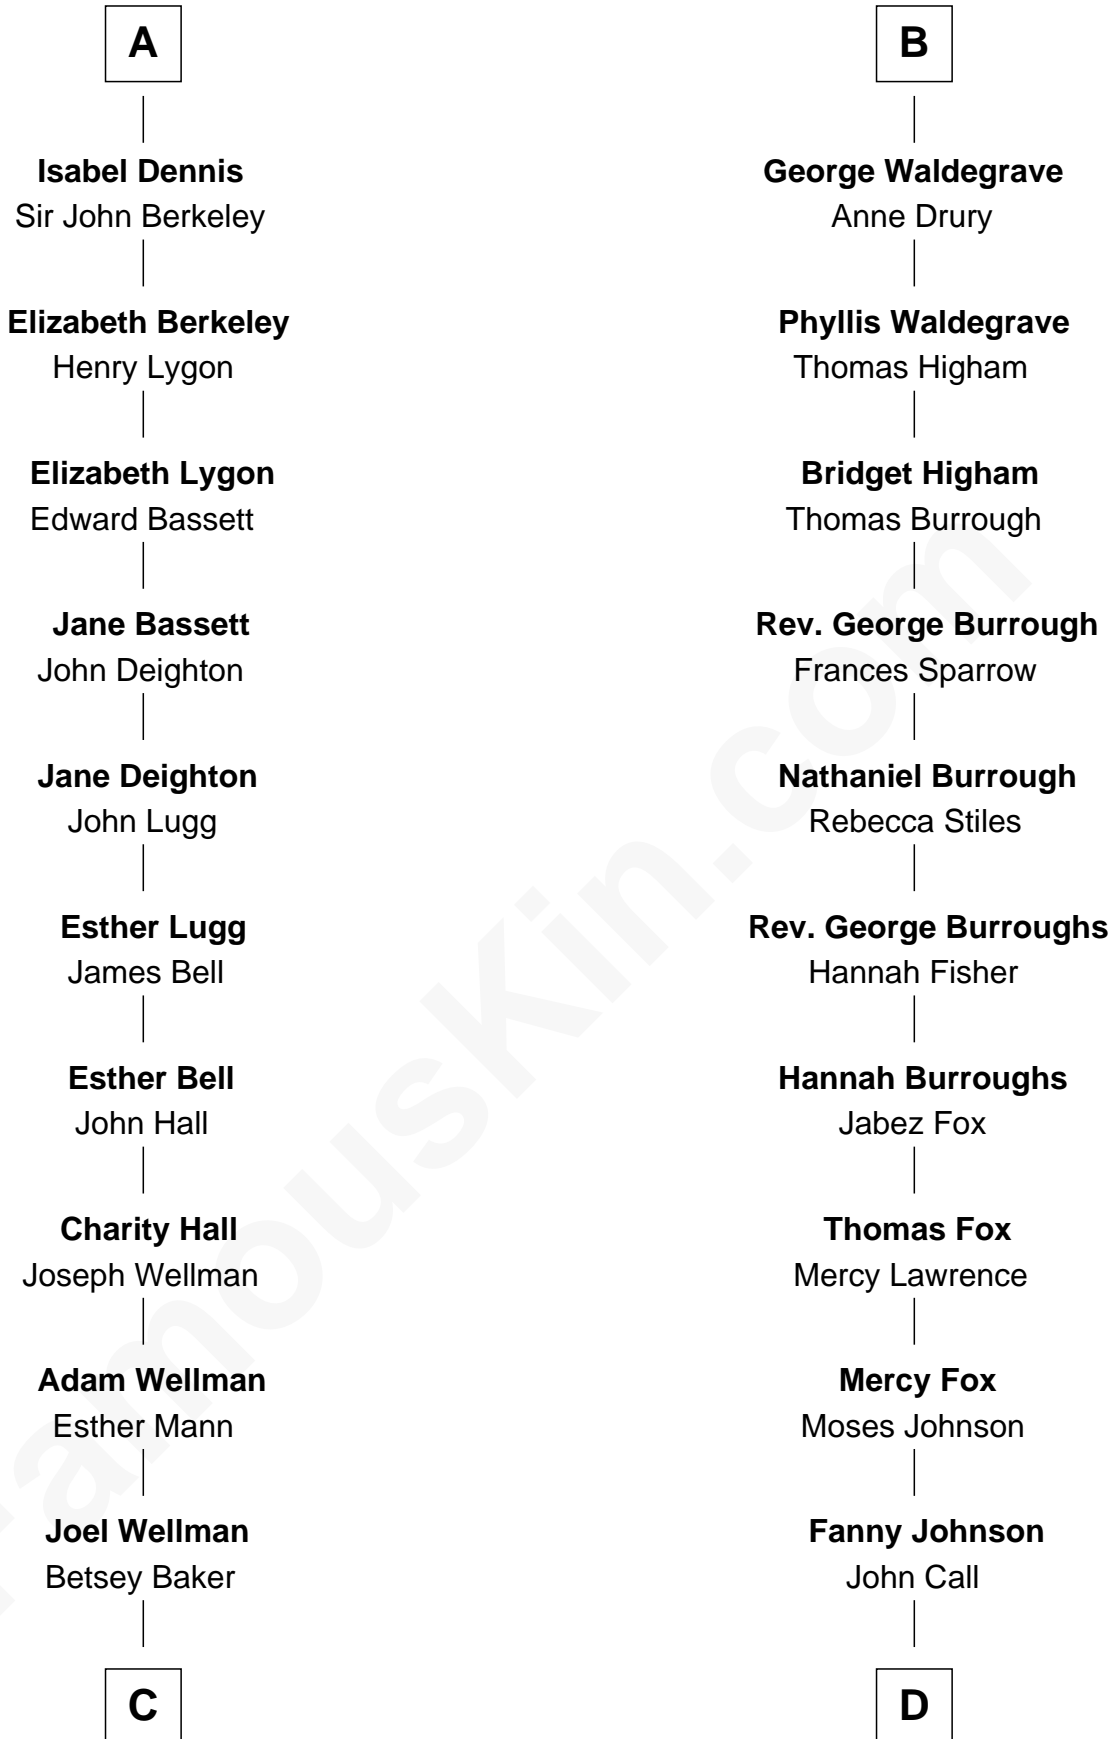

# FamousKin.com Relationship Chart of

**Jack London**

*Author of "The Call of the Wild"*

19th cousin 1 time removed of

**Walt Disney**

*Co-Founder of The Walt Disney Company*

**C**

**Marshall Daniel Wellman**

Eleanor Garrett Jones

**Flora Wellman**

William Henry Chaney

**Jack London**

*Author of "The Call of the Wild"*

**D**

**Eber Call**

Violette Lawrence