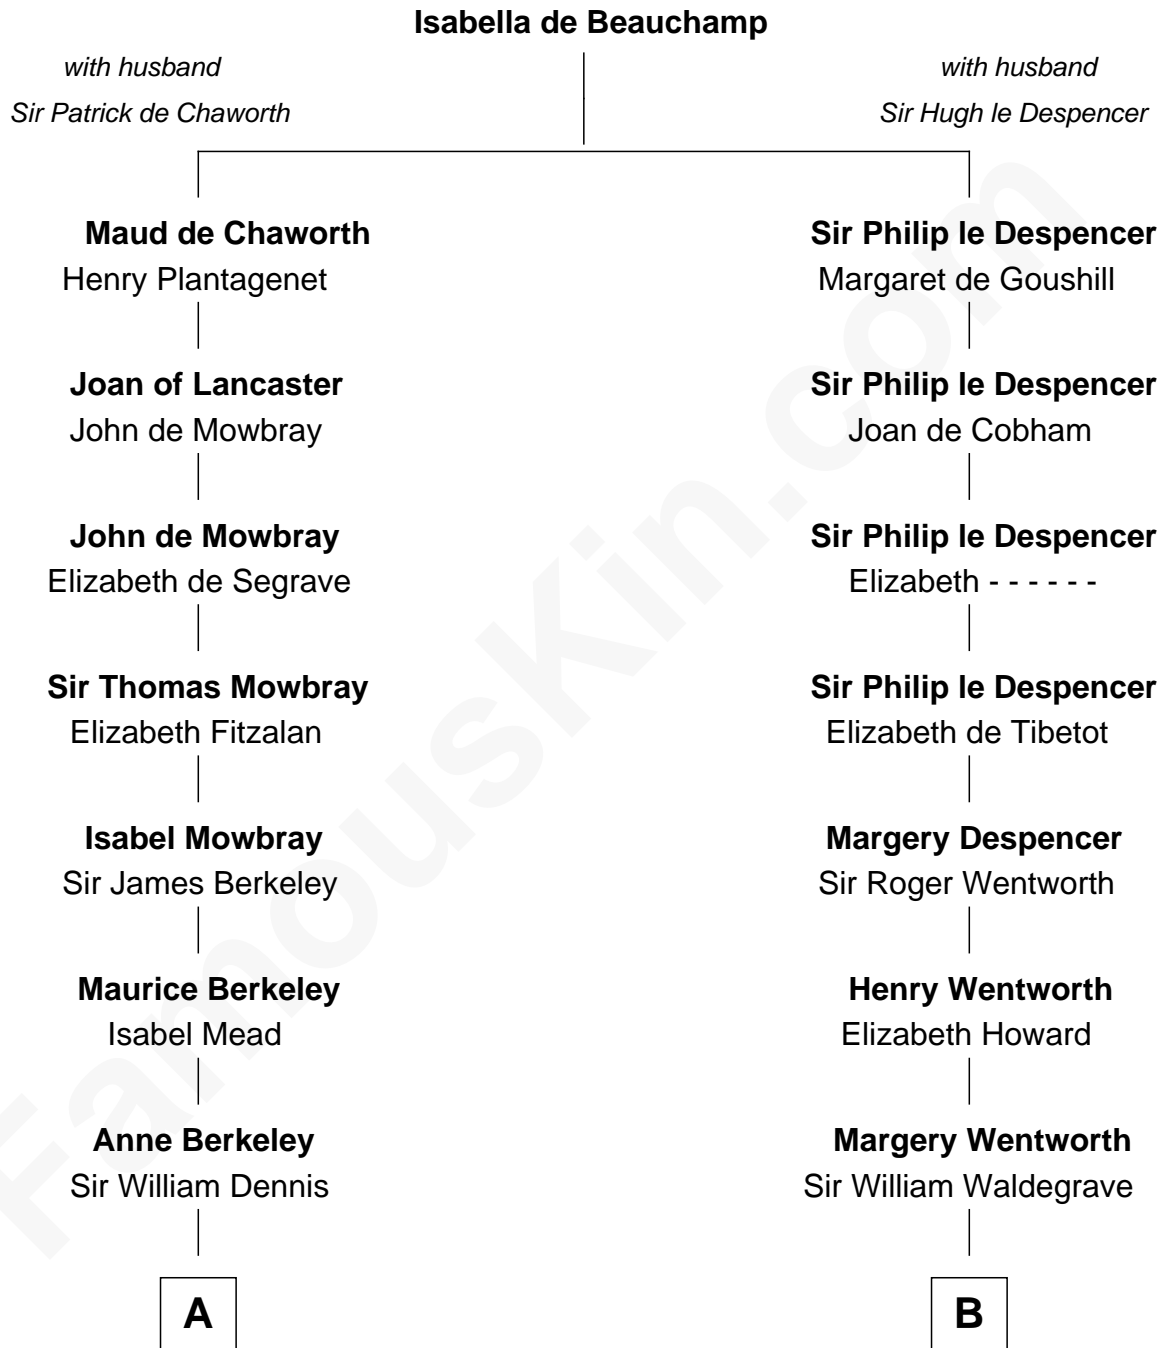

# FamousKin.com Relationship Chart of

**Jack London**

*Author of "The Call of the Wild"*

19th cousin 1 time removed of

**Walt Disney**

*Co-Founder of The Walt Disney Company*

**C**

**Marshall Daniel Wellman**

Eleanor Garrett Jones

**Flora Wellman**

William Henry Chaney

**Jack London**

*Author of "The Call of the Wild"*

**D**

**Eber Call**

Violette Lawrence

**Charles Call**

Henrietta Gross

**Flora Call**

Elias Charles Disney

**Walt Disney**

*Co-Founder of The Walt Disney Co.*

FamousKin.com