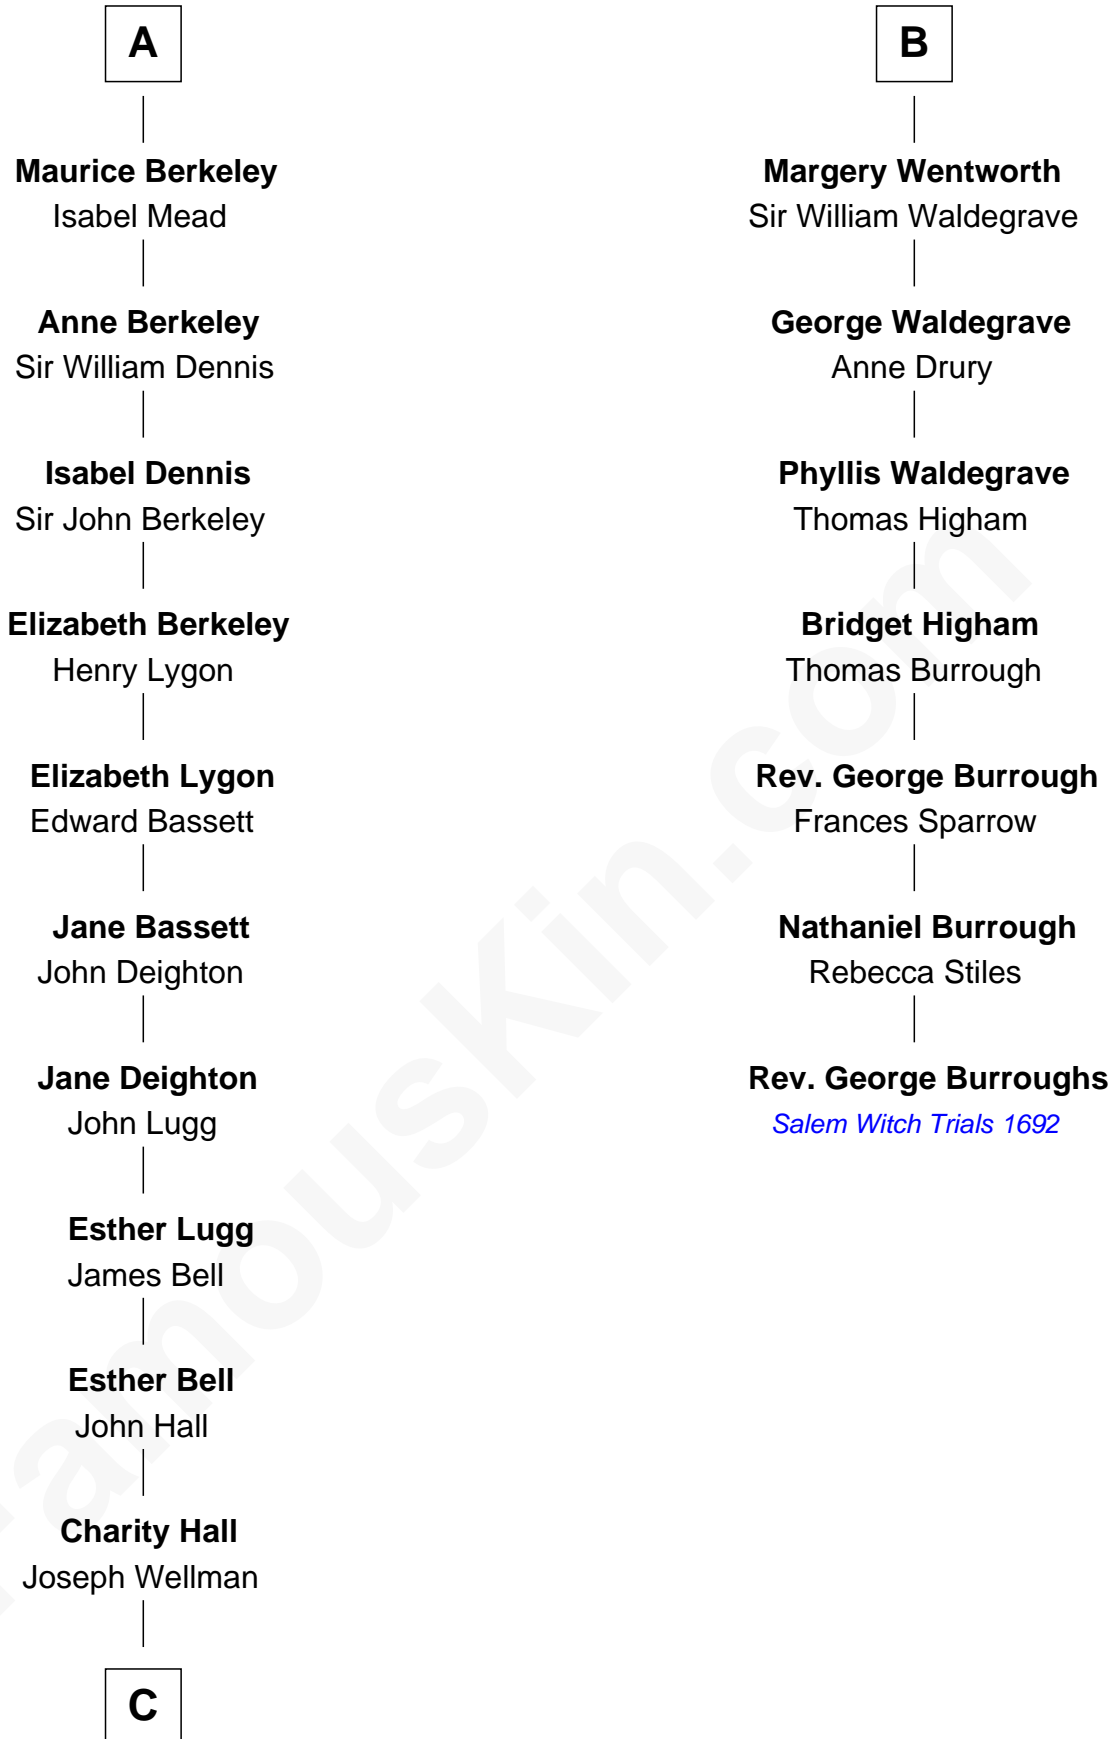

## Relationship Chart of

### Jack London

Author of "The Call of the Wild"

13th cousin 8 times removed of

**Rev. George Burroughs**

Executed for Witchcraft, Salem 1692

**C**

—  
**Adam Wellman**

Esther Mann

—  
**Joel Wellman**

Betsey Baker

—  
**Marshall Daniel Wellman**

Eleanor Garrett Jones

—  
**Flora Wellman**

William Henry Chaney

—  
**Jack London**

*Author of "The Call of the Wild"*