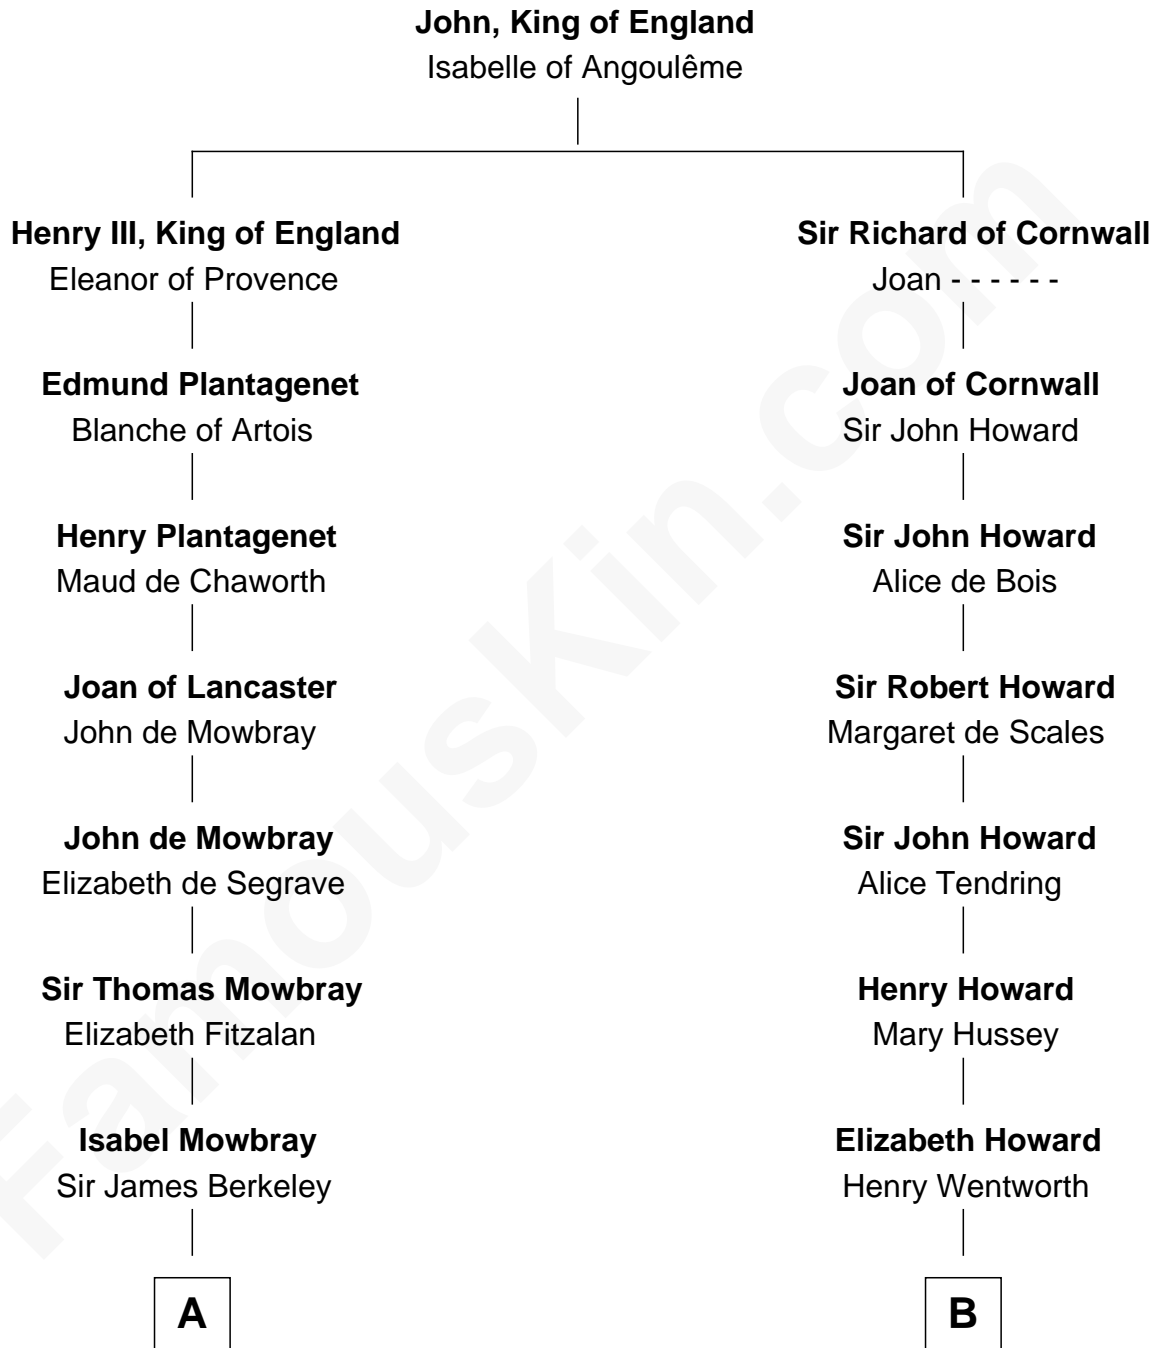

## Relationship Chart of

### Jack London

Author of "The Call of the Wild"

13th cousin 8 times removed of

**Rev. George Burroughs**

Executed for Witchcraft, Salem 1692

**C**

—  
**Adam Wellman**

Esther Mann